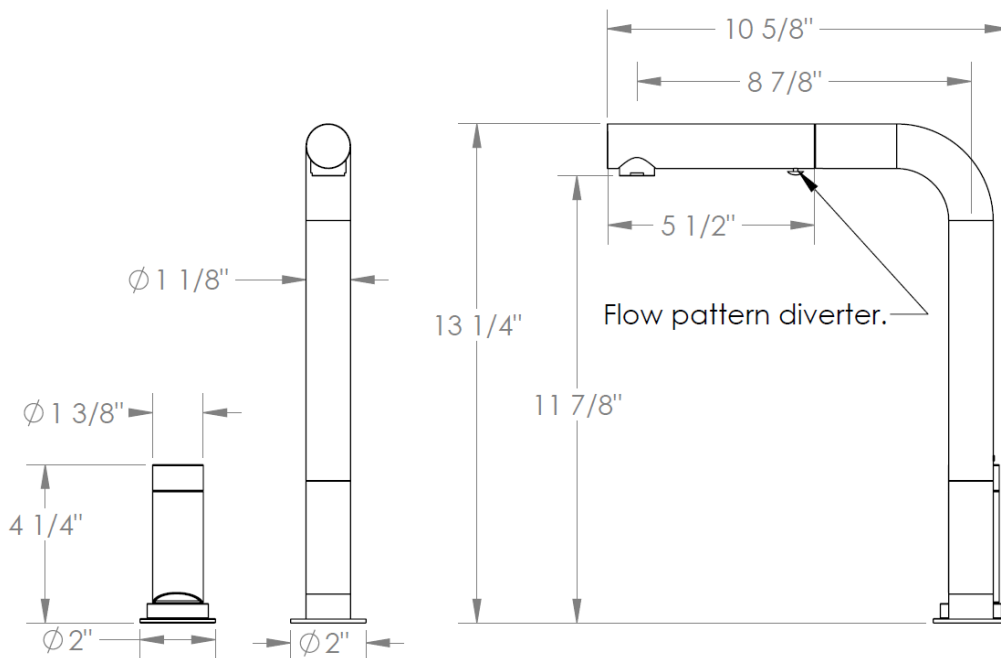

RH-7.1.3-RHJ

Deck Mounted Single Lever Kitchen Set

Uses Joystick Valve

Flow Rate: 1.75 GPM, Two Flow Patterns.

Recommended Hole Diameters on Counter: Handle: 1 1/2" Faucet: 1 3/8"

Meets the applicable requirements of ASME A112.18.1-2005/CSA B125.1-05, entitled "Plumbing Supply Fittings"