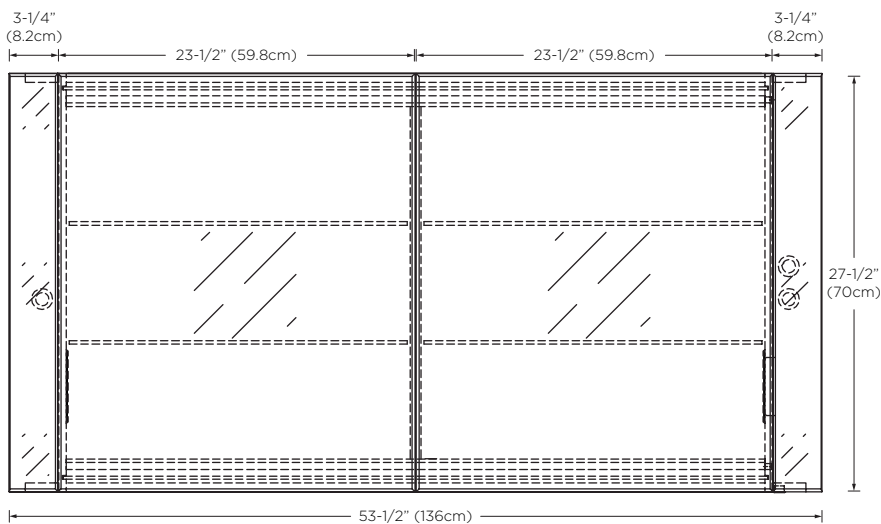

Model : E025615

Designed By: **DANELONMERONI** | UNITED KINGDOM

- Features :**
- Full mirror coverage
 - LED accent light illuminates from top and bottom
 - Touch-activated LED button at bottom right of the cabinet
 - Soft-close door with Blum brand hardware
 - 4 interior UL approved electrical outlets and 2 USB ports on left and right below glass shelf
 - 4 exterior mirrors: 2 doors, 2 sides
 - 3 interior mirrors: 2 door back, 1 cabinet back
 - 4 fixed glass shelves
 - Solid wood construction (no MDF)
 - Multi-step polyurethane finish resists moisture and scratches
 - Surface mount installation

Top

Front

Side