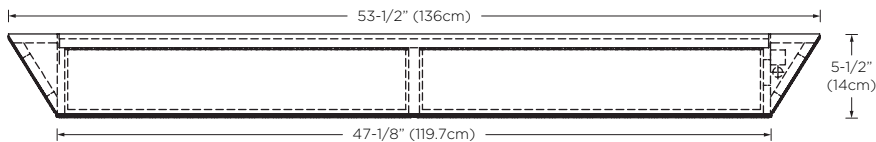

Model : E025615

Designed By: **DANELONMERONI** | UNITED KINGDOM

1. **Features :**
2. Full mirror coverage
   - LED accent light illuminates from top and bottom
   - Touch-activated LED button at bottom right of the cabinet
   - Soft-close door with Blum brand hardware
   - 4 interior UL approved electrical outlets and 2 USB ports on left and right below glass shelf
   - 4 exterior mirrors: 2 doors, 2 sides
   - 3 interior mirrors: 2 door back, 1 cabinet back
   - 4 fixed glass shelves
   - Solid wood construction (no MDF)
   - Multi-step polyurethane finish resists moisture and scratches
   - Surface mount installation

All Ronbow cabinets are made of solid hardwood or hardwood plywood and meet strict CARB II Standards. No particle board or Micro-Density Fiberboard (MDF) are used.

Available Finish : Bristol Beige (E40)

Top