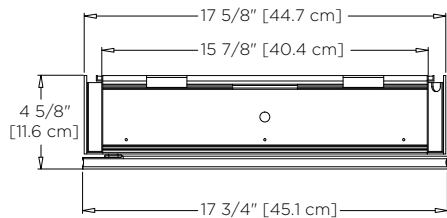

Front

Model : 619718-SA

1. **Features :**
2. Rectangle shape
   - Soft-close door opens from right to left only
   - Touch sensor on mirror surface controls the LED lights on and off
   - Touch-activated LED light illuminates all around
   - Hang vertically only
   - 3 adjustable glass shelves
   - Surface/Recess mount installation
   - 3000K Color Temperature, 825Lumen, 13.2 Watt
   - Austrian hardware used
   - Hardwire only
   - UL approved

Available Finish : Satin Aluminum (SA)

Top