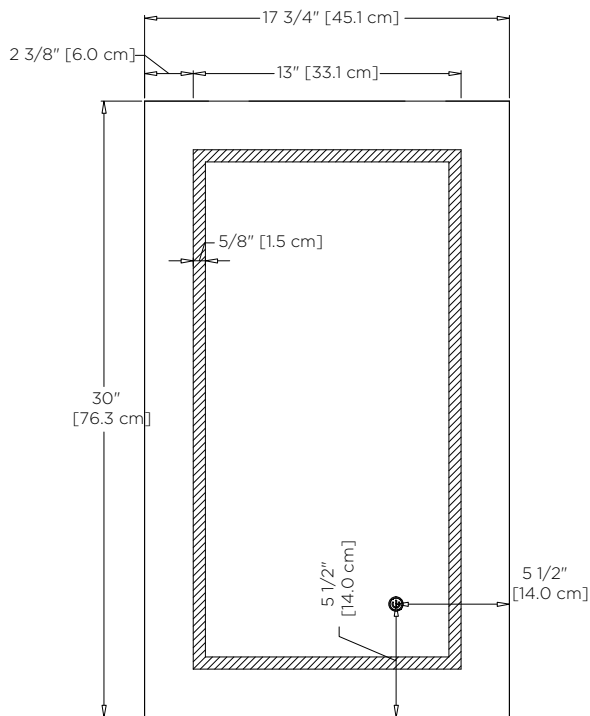

Model : 619718-SA

1. **Features :**
2. Rectangle shape
   - Soft-close door opens from right to left only
   - Touch sensor on mirror surface controls the LED lights on and off
   - Touch-activated LED light illuminates all around
   - Hang vertically only
   - 3 adjustable glass shelves
   - Surface/Recess mount installation
   - 3000K Color Temperature, 825Lumen, 13.2 Watt
   - Austrian hardware used
   - Hardwire only
   - UL approved

Available Finish : Satin Aluminum (SA)

Back