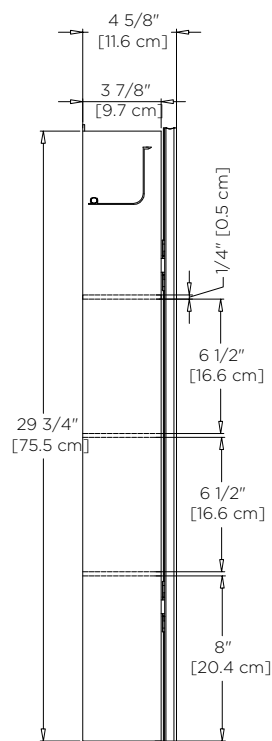

**Model :** 619718-SA

- Features :**
- Rectangle shape
  - Soft-close door opens from right to left only
  - Touch sensor on mirror surface controls the LED lights on and off
  - Touch-activated LED light illuminates all around
  - Hang vertically only
  - 3 adjustable glass shelves
  - Surface/Recess mount installation
  - 3000K Color Temperature, 825Lumen, 13.2 Watt
  - Austrian hardware used
  - Hardwire only
  - UL approved

**Available Finish :** Satin Aluminum (SA)

Top

Front

Side

Back