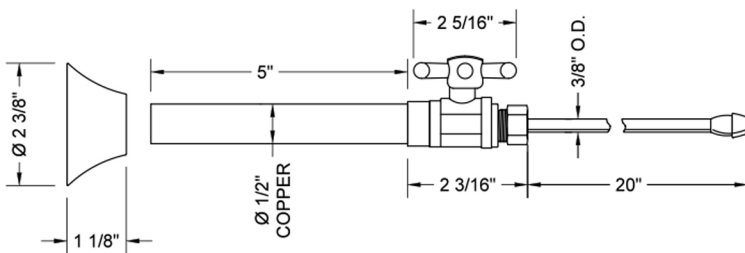

Quarter Turn Straight Pattern 1/2" Copper (Sweat Fit) x 3/8" O.D. Faucet Supply Kit with Standard Cross Handle, 20" Supply Tubes, Escutcheons

Model #: 631-62-

FEATURES:

- Complete Faucet Supply Kit
- Kit contains:
 - (2) Quarter Turn Straight Pattern 1/2" Copper (Sweat Fit) x 3/8" O.D. Supply Valve with Standard Cross Handle P/N 631
 - (2) 20" Copper Supply Tubes P/N 662
 - (2) Bell Escutcheons P/N 7116

SPECIFICATION DRAWING:

COMPONENTS	
DESCRIPTION	QTY:
STRAIGHT VALVE - STANDARD CROSS HANDLE	2
3/8" O.D. SUPPLY TUBE	2
ESCUTCHEON	2

AVAILABLE HANDLES: