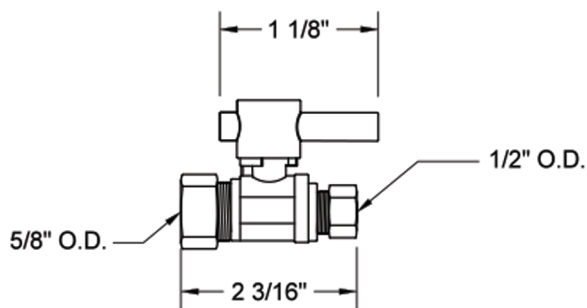

SPECIFICATION DRAWING: