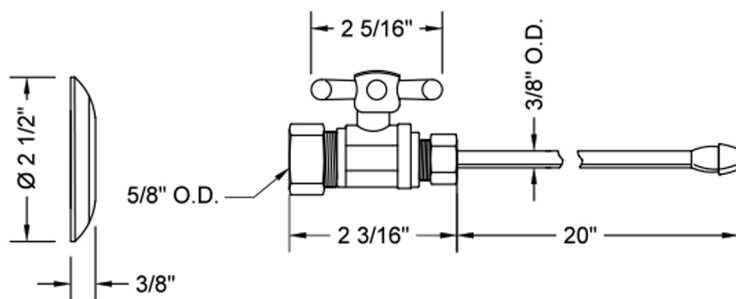

Quarter Turn Straight Pattern 5/8" O.D. Compression (Fits 1/2" Copper) x 3/8" O.D. Faucet Supply Kit with Standard Cross Handle, 20" Supply Tubes, Escutcheons

Model #: 622-62-

FEATURES:

- Complete Faucet Supply Kit
- Kit contains:
 - (2) Quarter Turn Straight Pattern 5/8" O.D. Compression (Fits 1/2" Copper) x 3/8" O.D. Supply Valve with Standard Cross Handle P/N 622
 - (2) 20" Copper Supply Tubes P/N 662
 - (2) Escutcheons P/N 7463 (ULB P/N 6015)

SPECIFICATION DRAWING:

COMPONENTS	
DESCRIPTION	QTY:
STRAIGHT VALVE - STANDARD CROSS HANDLE	2
20" x 3/8" O.D. SUPPLY TUBE	2
ESCUTCHEON	2

AVAILABLE HANDLES: