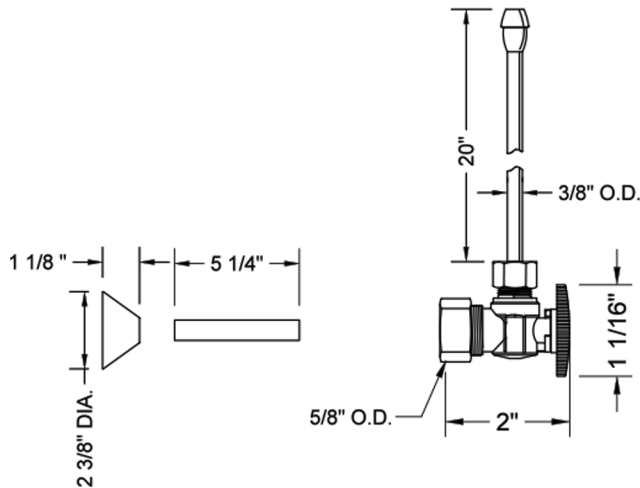

Quarter Turn Angle Pattern 5/8" O.D. Compression (Fits 1/2" Copper) x 3/8" O.D. Faucet Supply Kit Oval Handle, 20" Supply Tubes Cover Tube, Escutcheons
Model #: 621-8-62CT-

FEATURES:

- Complete Faucet Supply Kit
- Kit contains:
 - (2) Quarter Turn Angle Pattern 5/8" O.D. Compression (Fits 1/2" Copper) x 3/8" O.D. Supply Valve with Oval Handle P/N 621-8
 - (2) 20" Copper Supply Tubes P/N 662
 - (2) Bell Escutcheons P/N 7116
 - (2) Cover Tubes P/N 579

SPECIFICATION DRAWING:

COMPONENTS	
DESCRIPTION	QTY:
ANGLE VALVE - OVAL HANDLE	2
3/8" O.D. SUPPLY TUBE	2
1/2" O.D. SUPPLY TUBE	2
5 1/4" COVER TUBE	2

AVAILABLE HANDLES: