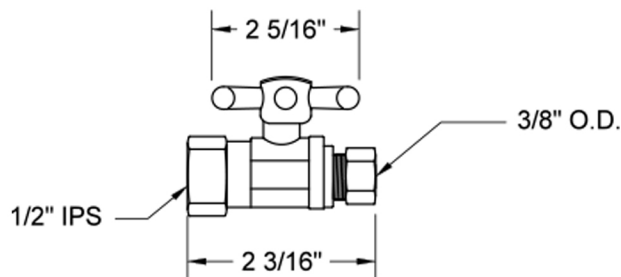

Quarter Turn Straight Pattern 1/2" IPS x 3/8" O.D. Supply Valve with Standard Cross Handle

Model #: 619-

FEATURES:

- Straight pattern IPS x 3/8" O.D. quarter turn ball valve
- 1/2" IPS inlet x 3/8" O.D. outlet
- All brass body and stem
- White Porcelain button available - "H", "C" & plain for standard cross handle only

AVAILABLE FINISHES:

Polished Chrome (PCH)	Satin Chrome (SC)	Bronze Umber (BU)
Satin Nickel (SN)	Pewter (PEW)	Caramel Bronze (CB)
Polished Nickel (PN)	Antique Brass (AB)	Antique Copper (ACU)
Oil-Rubbed Bronze (ORB)	Polished Brass (PB)	Polished Copper (PCU)
Vintage Bronze (VB)	Satin Brass (SB)	Rose Gold (RG)
Matte Black (MBK)	Satin Gold (SG)	Polished Gold (PG)
Black Nickel (BKN)	Bombay Gold (BG)	Jewelers Gold (JG)
Europa Bronze (EB)	White (WH)	Sedona Beige (SDB)
Tristan Brass (TB)	Unlacquered Brass (ULB)	

SPECIFICATION DRAWING:

AVAILABLE HANDLES:

COMPLIANCES:

Complies with: ASME A112.18.1-2012/CSA B125.1-12