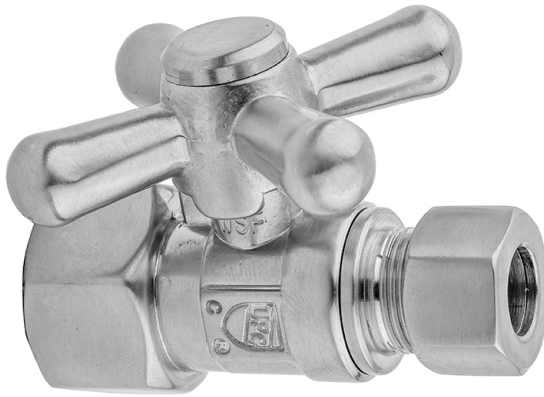

Quarter Turn Straight Pattern 1/2" IPS x 3/8" O.D. Supply Valve with Standard Cross Handle

Model #: 619-

FEATURES:

- Straight pattern IPS x 3/8" O.D. quarter turn ball valve
- 1/2" IPS inlet x 3/8" O.D. outlet
- All brass body and stem
- White Porcelain button available - "H", "C" & plain for standard cross handle only

AVAILABLE FINISHES:

Polished Chrome (PCH)	Satin Chrome (SC)	Bronze Umber (BU)
Satin Nickel (SN)	Pewter (PEW)	Caramel Bronze (CB)
Polished Nickel (PN)	Antique Brass (AB)	Antique Copper (ACU)
Oil-Rubbed Bronze (ORB)	Polished Brass (PB)	Polished Copper (PCU)
Vintage Bronze (VB)	Satin Brass (SB)	Rose Gold (RG)
Matte Black (MBK)	Satin Gold (SG)	Polished Gold (PG)
Black Nickel (BKN)	Bombay Gold (BG)	Jewelers Gold (JG)
Europa Bronze (EB)	White (WH)	Sedona Beige (SDB)
Tristan Brass (TB)	Unlacquered Brass (ULB)	