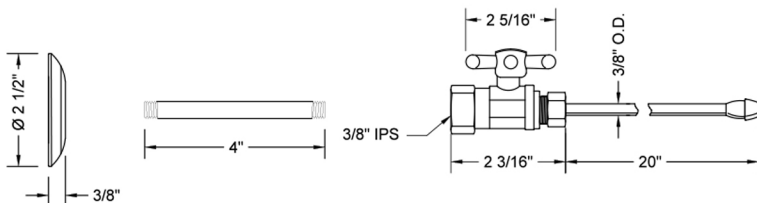

Quarter Turn Straight Pattern 3/8" IPS x 3/8" O.D. Faucet Supply Kit with Standard Cross Handle, 20" Supply Tubes, Escutcheons

Model #: 618-62-

FEATURES:

- Complete Faucet Supply Kit
- Kit contains:
 - (2) Quarter Turn Straight Pattern 3/8" IPS x 3/8" O.D. Supply Valve with Standard Cross Handle P/N 618
 - (2) 20" Copper Supply Tubes P/N 662
 - (2) Escutcheons P/N 740 (ULB P/N 6015)
 - (2) 3/8" Brass Nipples P/N 801-38.4

SPECIFICATION DRAWING:

COMPONENTS	
DESCRIPTION	QTY:
STRAIGHT VALVE - STANDARD CROSS HANDLE	2
20" X 3/8" O.D. SUPPLY TUBE	2
2 1/2" SURE GRIP ESCUTCHEON	2
4" NIPPLE	2

AVAILABLE HANDLES: