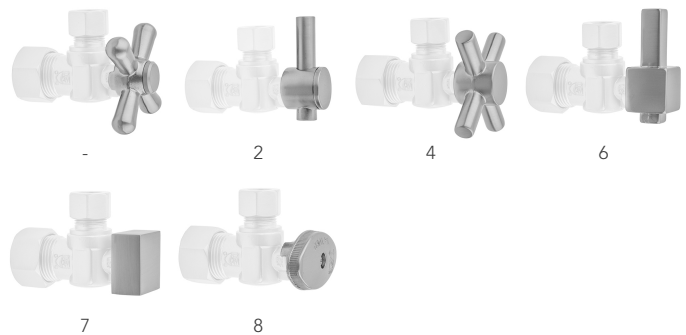

AVAILABLE HANDLES:

COMPLIANCES:

Complies with: ASME A112.18.2-2015/CSA B125.2-15