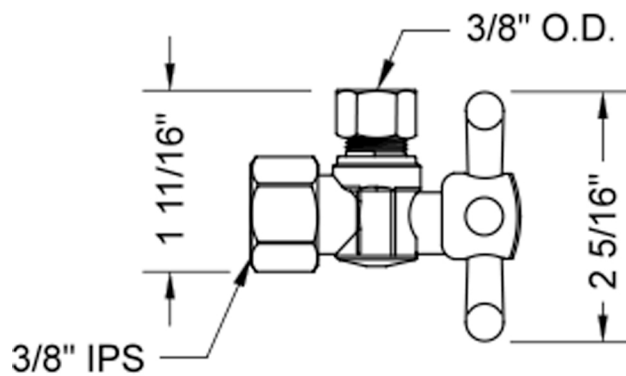

Quarter Turn Angle Pattern 3/8" IPS x 3/8" O.D. Supply Valve with Standard Cross Handle

Model #: 615-

FEATURES:

- Angle pattern IPS x 3/8" O.D. quarter turn ball valve
- 3/8" IPS inlet x 3/8" O.D. outlet
- All brass body and stem
- White Porcelain button available - "H", "C" & plain for standard cross handle only

AVAILABLE FINISHES:

Polished Chrome (PCH)	Satin Chrome (SC)	Bronze Umber (BU)
Satin Nickel (SN)	Pewter (PEW)	Caramel Bronze (CB)
Polished Nickel (PN)	Antique Brass (AB)	Antique Copper (ACU)
Oil-Rubbed Bronze (ORB)	Polished Brass (PB)	Polished Copper (PCU)
Vintage Bronze (VB)	Satin Brass (SB)	Rose Gold (RG)
Matte Black (MBK)	Satin Gold (SG)	Polished Gold (PG)
Black Nickel (BKN)	Bombay Gold (BG)	Jewelers Gold (JG)
Europa Bronze (EB)	White (WH)	Sedona Beige (SDB)
Tristan Brass (TB)	Unlacquered Brass (ULB)	

SPECIFICATION DRAWING:

AVAILABLE HANDLES:

COMPLIANCES:

Complies with: ASME A112.18.2-2015/CSA B125.2-15