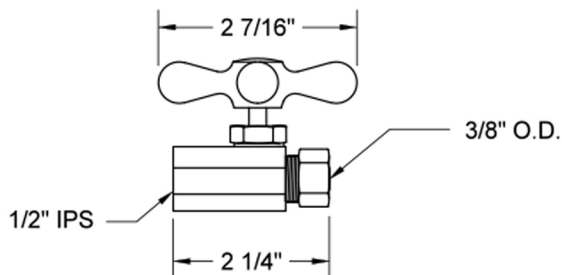

# Multi Turn Straight Pattern 1/2" IPS x 3/8" O.D. Supply Valve with Cross Handle

**Model #: 591X-**

## FEATURES:

- Straight pattern IPS x 3/8" O.D. multi turn style valve
- 1/2" IPS inlet x 3/8" O.D. outlet
- All brass body and stem

## SPECIFICATION DRAWING: