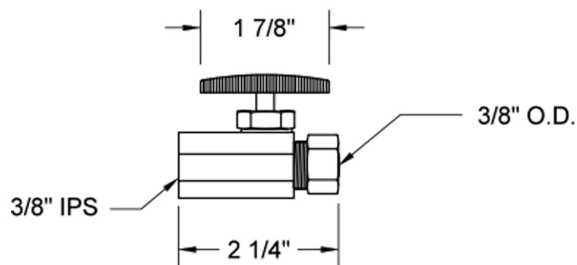

SPECIFICATION DRAWING:

AVAILABLE HANDLES:

COMPLIANCES:

Complies with: ASME A112.18.1-2012/CSA B125.1-12