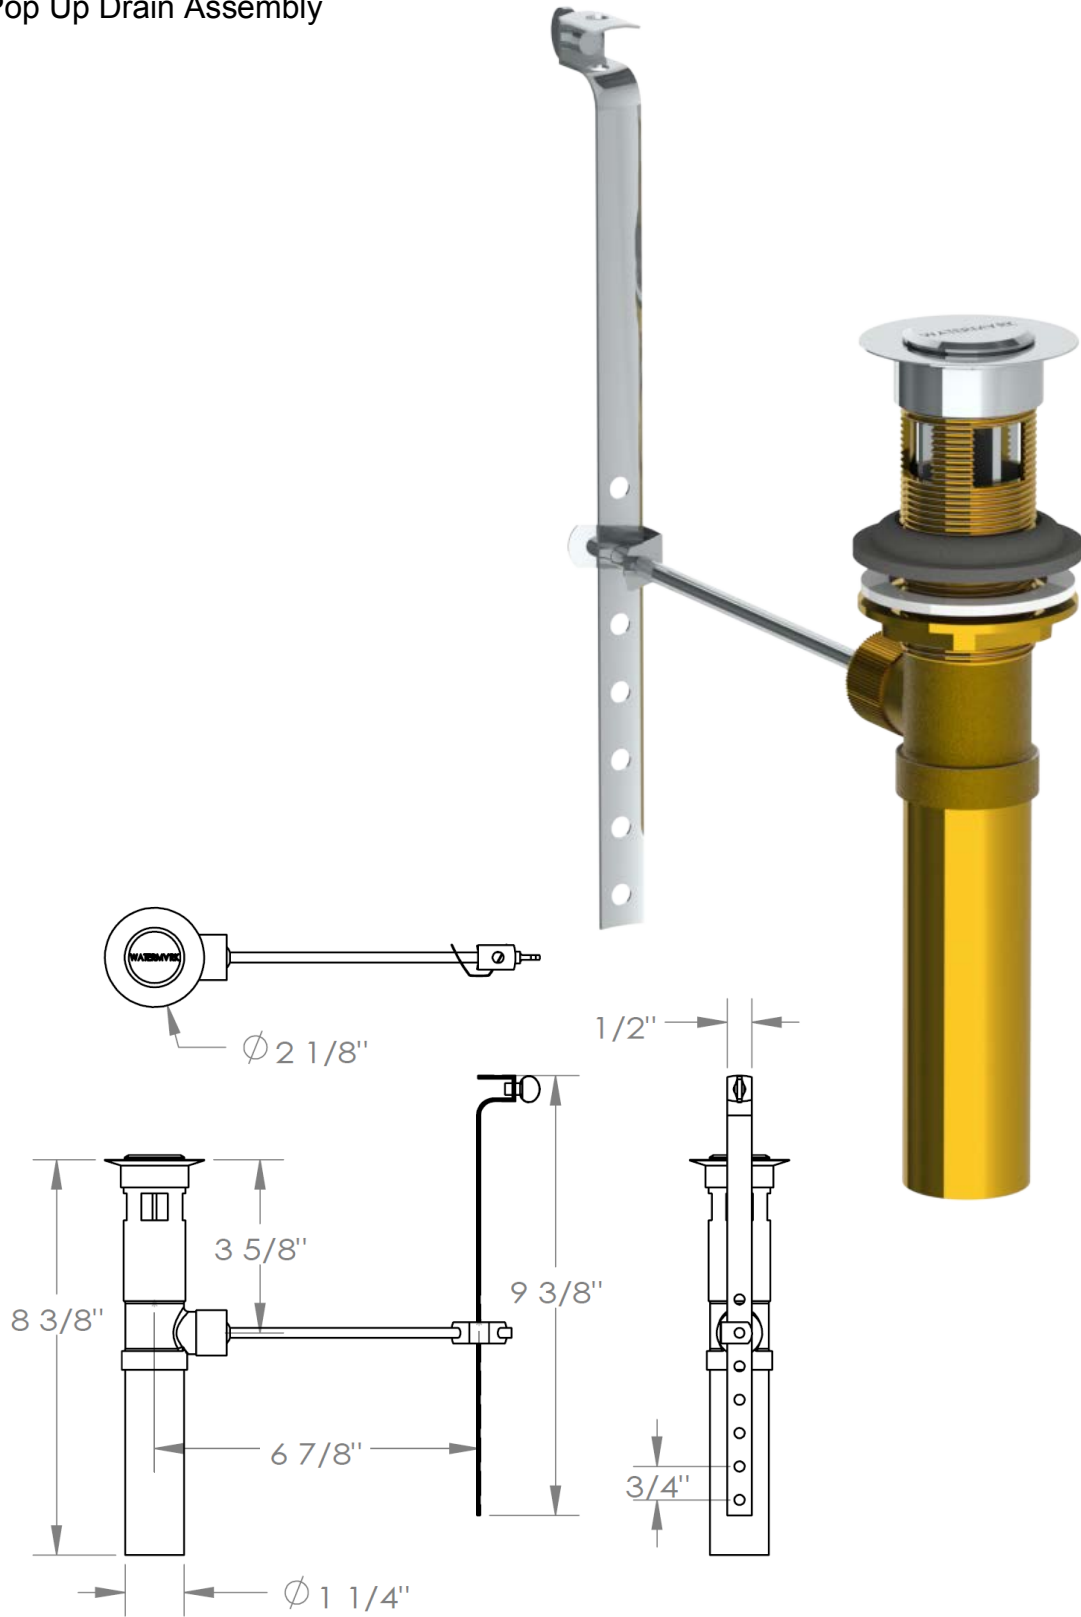

MPU7
Pop Up Drain Assembly

WATERMARK DESIGNS 2/22/2018