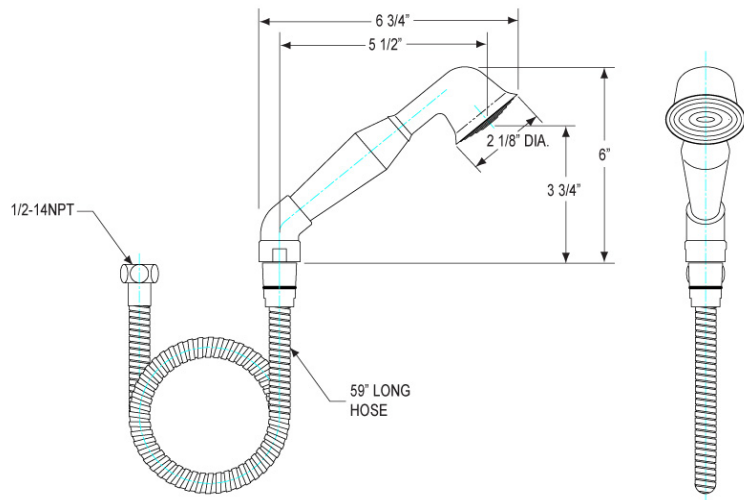

Green Onyx Hand Shower with Hose Model K6640_003

FEATURES

- Style: Accessories
- Collection: Handshowers & Accessories
- Hand shower hose length is 59" (1499mm)

COLOR FINISHES

- Polished Nickel (K6640_014)
- Satin Nickel (K6640_015)
- Pewter (K6640_15A)
- Polished Chrome (K6640_026)
- Polished Brass (K6640_003)
- Polished Brass Antiqued (K6640_007)
- Satin Brass (K6640_004)
- Polished Gold (K6640_025)
- Polished Gold Antiqued (K6640_25D)
- Satin Gold (K6640_024)
- Satin Gold Antiqued (K6640_24D)
- Satin Jeweler's Gold (K6640_24J)
- Old English Brass (K6640_OEB)
- Antique Brass (K6640_047)
- Antique Bronze (K6640_11B)

WARRANTY

- Limited Lifetime

Image shown may not be in the finish selected

Bleu Sodalite Hand Shower with Hose Model K6642_003

FEATURES

- Style: Accessories
- Collection: Handshowers & Accessories
- Hand shower hose length is 59" (1499mm)

WARRANTY

- Limited Lifetime

Image shown may not be in the finish selected

Black Onyx Hand Shower with Hose Model K6644_003

FEATURES

- Style: Accessories
- Collection: Handshowers & Accessories
- Hand shower hose length is 59" (1499mm)