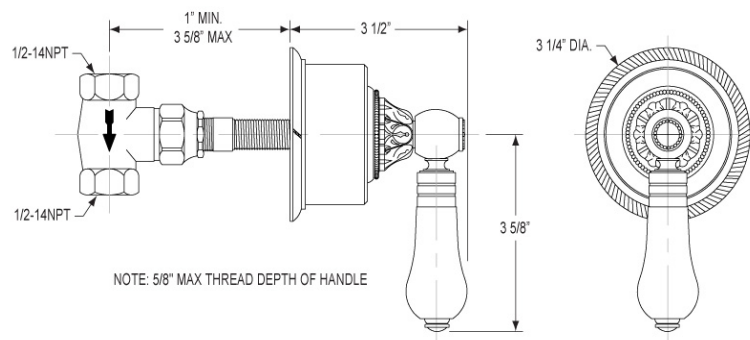

Image shown may not be in the finish selected

WARRANTY

- Limited Lifetime

COMPLIES WITH

- ADA
- A112.18.1-05/CSA B125.1-2005-CERTIFIED
- cUPC-CERTIFIED
- UPC-CERTIFIED

1/2" In-Line Volume Control Model 2PV244A_026