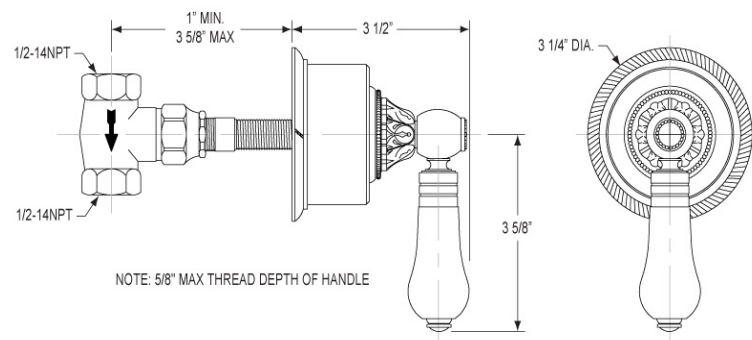

Image shown may not be in the finish selected

WARRANTY

- Limited Lifetime

COMPLIES WITH

- ADA
- A112.18.1-05/CSA B125.1-2005-CERTIFIED
- cUPC-CERTIFIED
- UPC-CERTIFIED

1/2" In-Line Volume Control Model 2PV243A_026