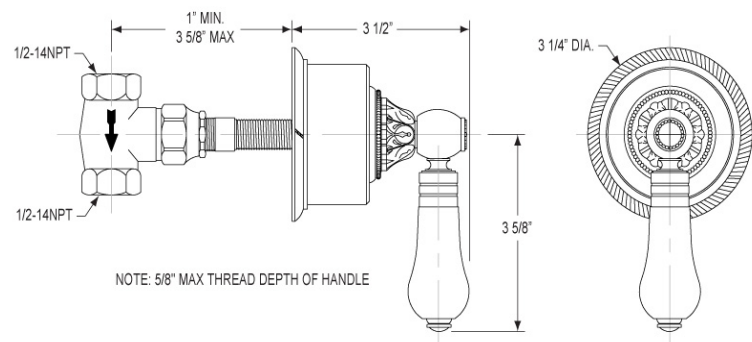

Image shown may not be in the finish selected

WARRANTY

- Limited Lifetime

COMPLIES WITH

- ADA
- A112.18.1-05/CSA B125.1-2005-CERTIFIED
- cUPC-CERTIFIED
- UPC-CERTIFIED

1/2" In-Line Volume Control Model 2PV242A_026