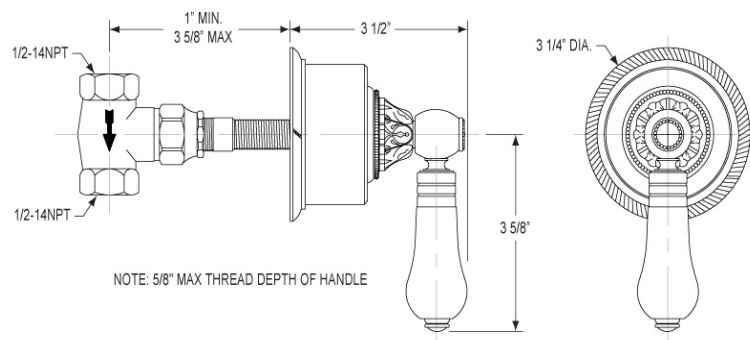

1/2" In-Line Volume Control Model 2PV240A_026

COLOR FINISHES

- Polished Nickel (2PV240A_014)
- Satin Nickel (2PV240A_015)
- Pewter(2PV240A_15A)
- Polished Chrome (2PV240A_026)
- Polished Brass (2PV240A_003)
- Polished Brass Antiqued (2PV240A_007)
- Satin Brass (2PV240A_004)
- Polished Gold(2PV240A_025)
- Polished Gold Antiqued (2PV240A_25D)
- Satin Gold (2PV240A_024)
- Satin Gold Antiqued (2PV240A_24D)
- Satin Jeweler's Gold (2PV240A_24J)
- Old English Brass (2PV240A_OEB)
- Antique Brass (2PV240A_047)
- Antique Bronze (2PV240A_11B)

Image shown may not be in the finish selected

WARRANTY

- Limited Lifetime

COMPLIES WITH

- ADA
- A112.18.1-05/CSA B125.1-2005-CERTIFIED
- cUPC-CERTIFIED
- UPC-CERTIFIED

1/2" In-Line Volume Control Model 2PV241A_026