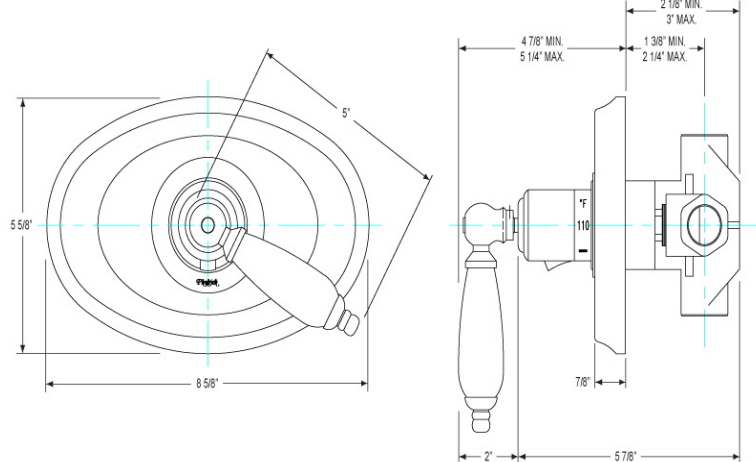

COMPLIES WITH

- A112.18.1-05/CSA B125.1-2005-CERTIFIED
- cUPC-CERTIFIED
- UPC-CERTIFIED