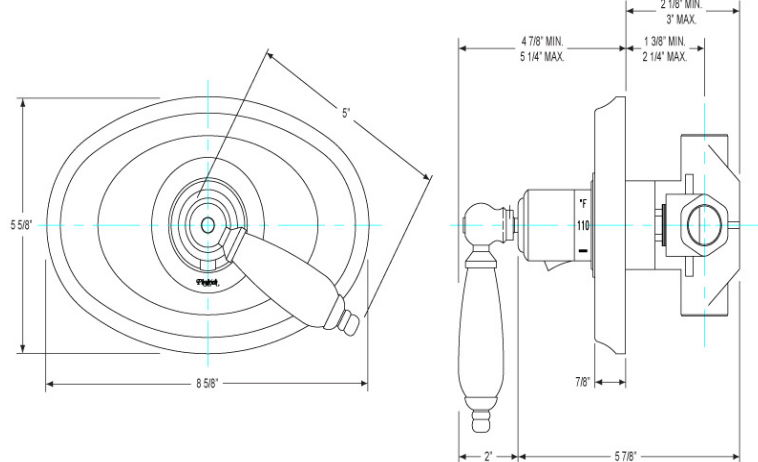

COMPLIES WITH

- A112.18.1-05/CSA B125.1-2005-CERTIFIED
- cUPC-CERTIFIED
- UPC-CERTIFIED