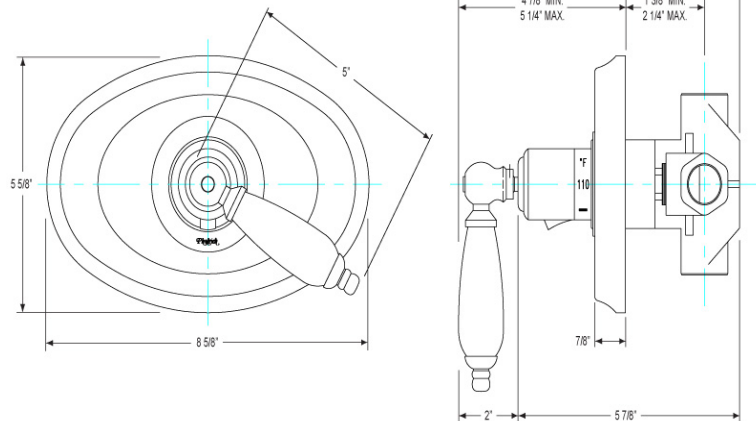

COMPLIES WITH

- A112.18.1-05/CSA B125.1-2005-CERTIFIED
- cUPC-CERTIFIED
- UPC-CERTIFIED