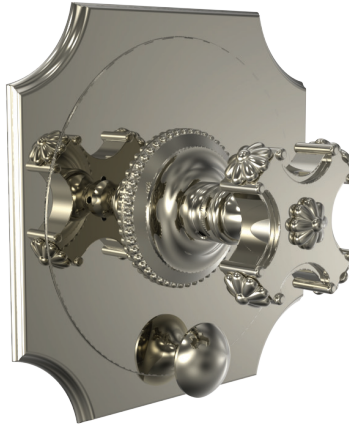

# PHYLTRICH®

4-479 Pressure Balance Shower Plate with Diverter and Handle Trim Set