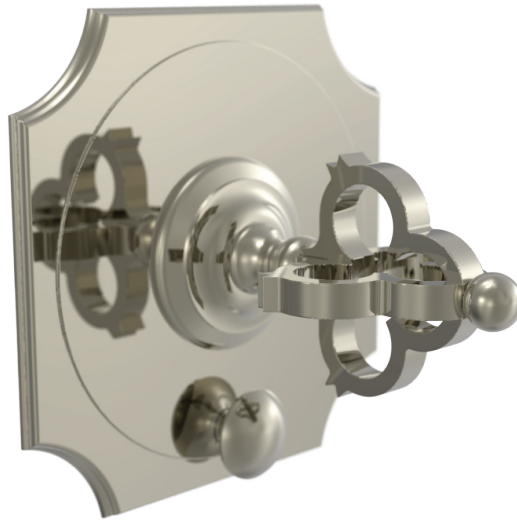

## 4-473 Pressure Balance Shower Plate with Diverter and Handle Trim Set