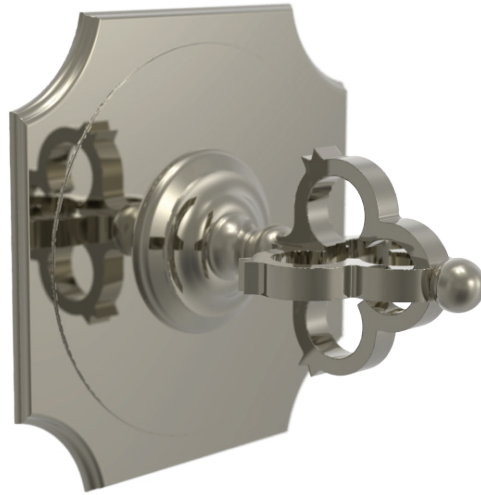

# PHYLIRICH®

4-472 1/2" and 3/4" Mini Thermostatic Shower Trim