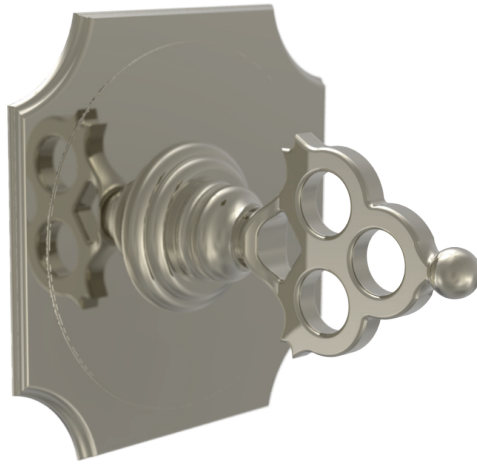

PHYLTRICH[®]

4-469 1/2" and 3/4" Shower Trim

Product Specifications