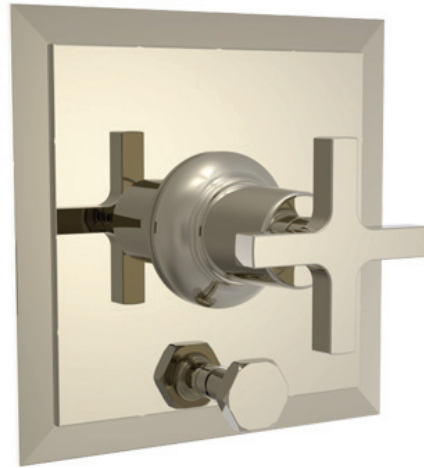

## 4--101 Pressure Balance Shower Plate with Diverter and Handle Trim Set