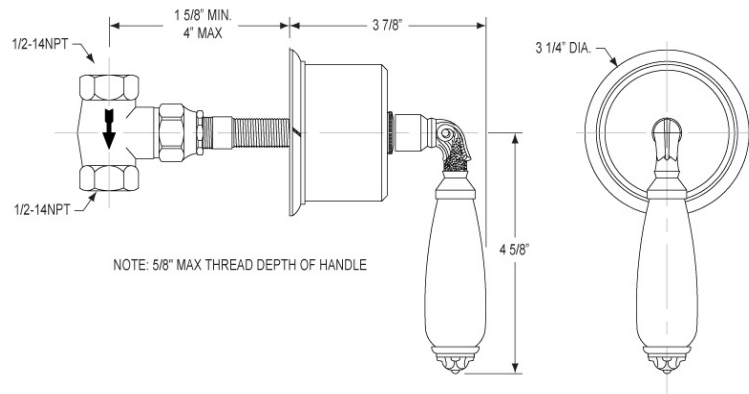

Image shown may not be in the finish selected

WARRANTY

- Limited Lifetime

COMPLIES WITH

- ADA
- A112.18.1-05/CSA B125.1-2005-CERTIFIED
- cUPC-CERTIFIED
- UPC-CERTIFIED

1/2" In-Line Volume Control Model 2PV338FA_026