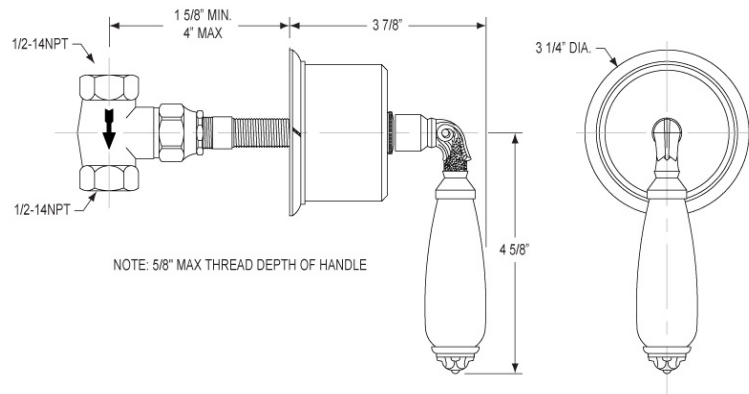

Image shown may not be in the finish selected

WARRANTY

- Limited Lifetime

COMPLIES WITH

- ADA
- A112.18.1-05/CSA B125.1-2005-CERTIFIED
- cUPC-CERTIFIED
- UPC-CERTIFIED

1/2" In-Line Volume Control Model 2PV338DA_026