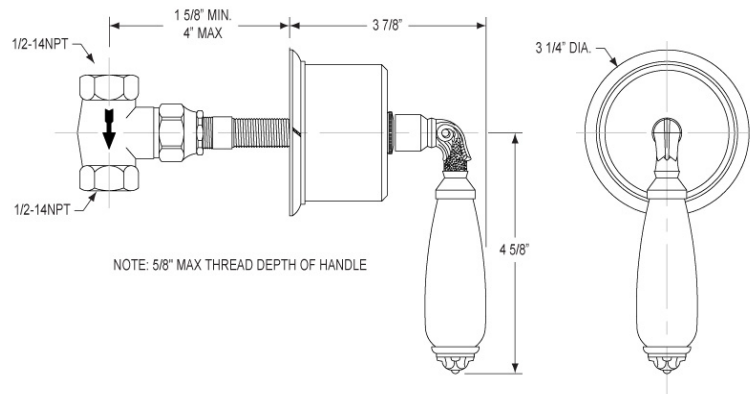

Image shown may not be in the finish selected

WARRANTY

- Limited Lifetime

COMPLIES WITH

- ADA
- A112.18.1-05/CSA B125.1-2005-CERTIFIED
- cUPC-CERTIFIED
- UPC-CERTIFIED

1/2" In-Line Volume Control Model 2PV338CA_026