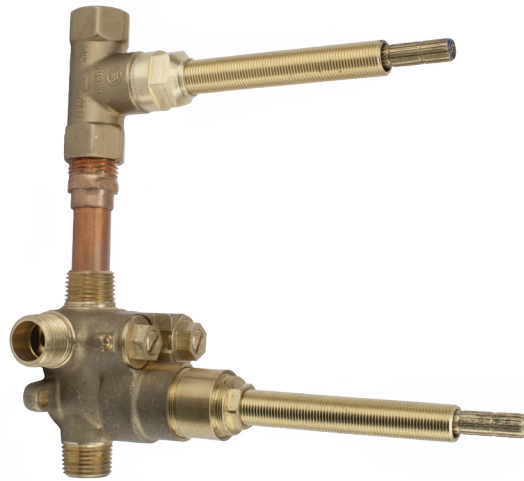

PHYLTRICH[®]

1-116 1/2" Mini Thermostatic Valve w/Volume Control

Product Specifications