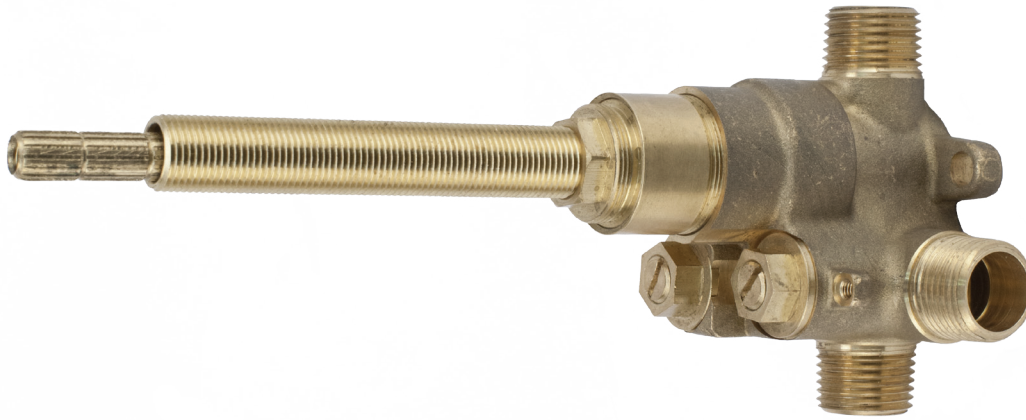

PHYLTRICH®

1-115 1/2" THERMOSTATIC VALVE

Product Specifications