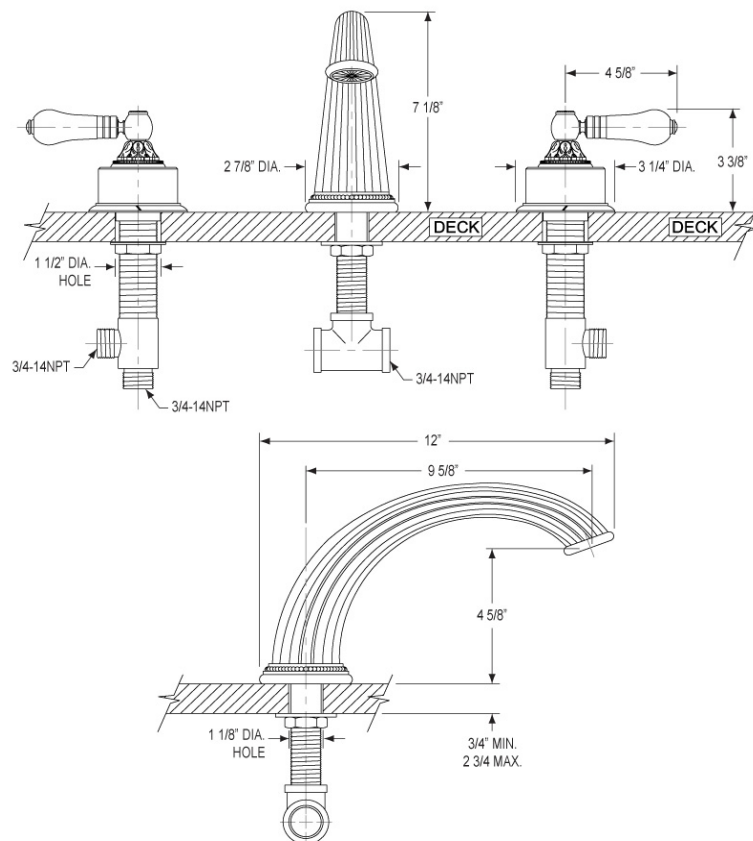

COMPLIES WITH

- ADA
- A112.18.1-05/CSA B125.1-2005-CERTIFIED
- cUPC-CERTIFIED
- UPC-CERTIFIED