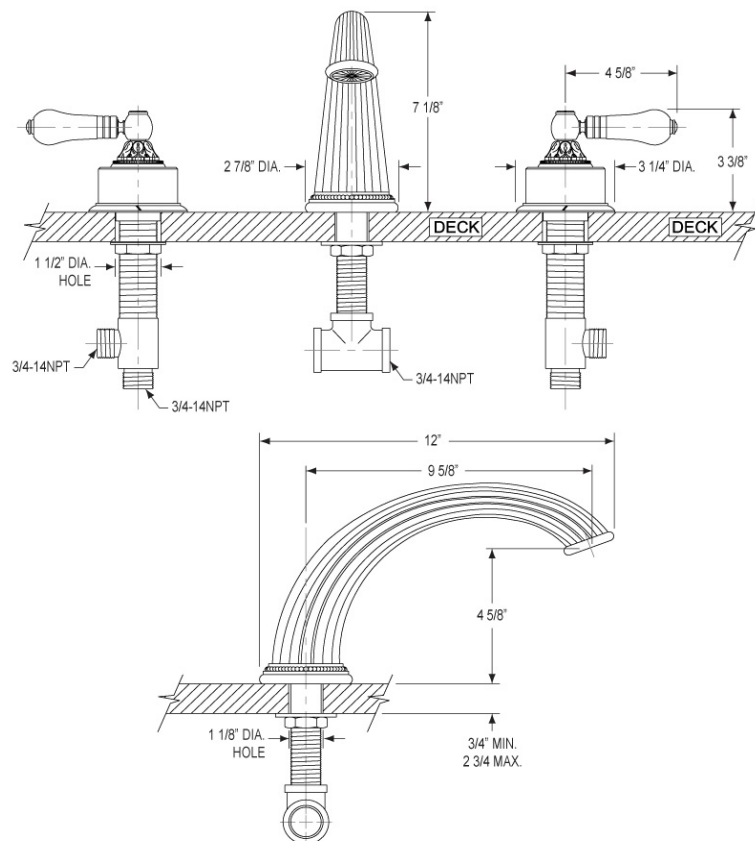

COMPLIES WITH

- ADA
- A112.18.1-05/CSA B125.1-2005-CERTIFIED
- cUPC-CERTIFIED
- UPC-CERTIFIED