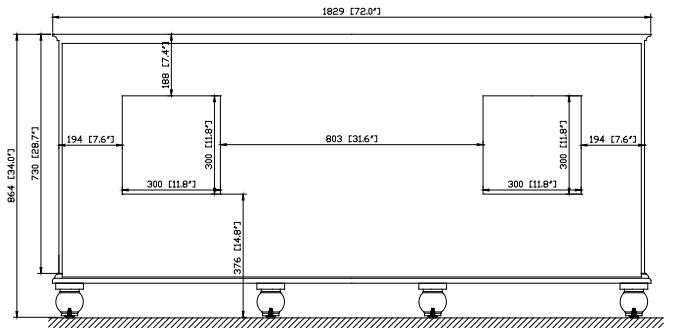

- Charcoal Glaze
- French White

Nominal Dimension

- 72W x 21D x 34H (inches)

Related Items

Mirror	THOMPSON-M24-CL	THOMPSON-M24-FW	
	THOMPSON-M28-CL	THOMPSON-M28-FW	
Vanity Top	SUT73BK	SUT73GB	SUT73CW
	SUT73BK-R	SUT73GB-R	SUT73CW-R
Sink	CUM18WT	CUM18LN	CUM20WT-R
Linen Tower	THOMPSON-LT24-CL	THOMPSON-LT24-FW	

Product Diagrams

Front

Back

Side

Top