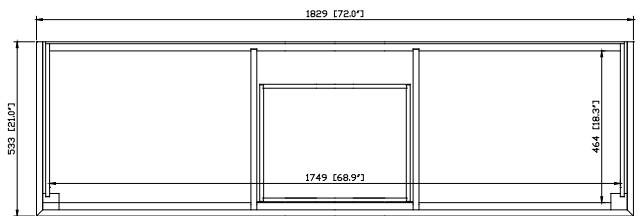

- Charcoal Glaze
- French White

Nominal Dimension

- 72W x 21D x 34H (inches)

Related Items

Mirror	THOMPSON-M24-CL	THOMPSON-M24-FW	
	THOMPSON-M28-CL	THOMPSON-M28-FW	
Vanity Top	SUT73BK	SUT73GB	SUT73CW
	SUT73BK-R	SUT73GB-R	SUT73CW-R
Sink	CUM18WT	CUM18LN	CUM20WT-R
Linen Tower	THOMPSON-LT24-CL	THOMPSON-LT24-FW	

Product Diagrams

Front

Back

Side

Top