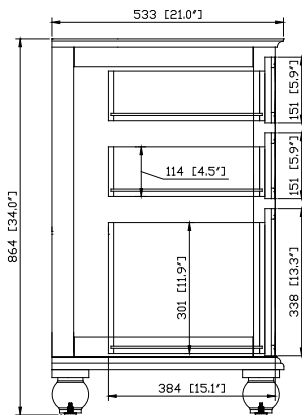

- Charcoal Glaze
- French White

Nominal Dimension

- 72W x 21D x 34H (inches)

Related Items

Mirror	THOMPSON-M24-CL	THOMPSON-M24-FW	
	THOMPSON-M28-CL	THOMPSON-M28-FW	
Vanity Top	SUT73BK	SUT73GB	SUT73CW
	SUT73BK-R	SUT73GB-R	SUT73CW-R
Sink	CUM18WT	CUM18LN	CUM20WT-R
Linen Tower	THOMPSON-LT24-CL	THOMPSON-LT24-FW	

Product Diagrams

Front

Back

Side

Top