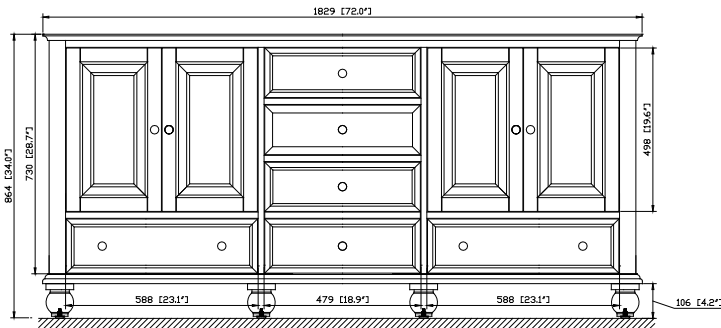

- Charcoal Glaze
- French White

Nominal Dimension

- 72W x 21D x 34H (inches)

Related Items

Mirror	THOMPSON-M24-CL	THOMPSON-M24-FW	
	THOMPSON-M28-CL	THOMPSON-M28-FW	
Vanity Top	SUT73BK	SUT73GB	SUT73CW
	SUT73BK-R	SUT73GB-R	SUT73CW-R
Sink	CUM18WT	CUM18LN	CUM20WT-R
Linen Tower	THOMPSON-LT24-CL	THOMPSON-LT24-FW	

Product Diagrams

Front

Back

Side

Top