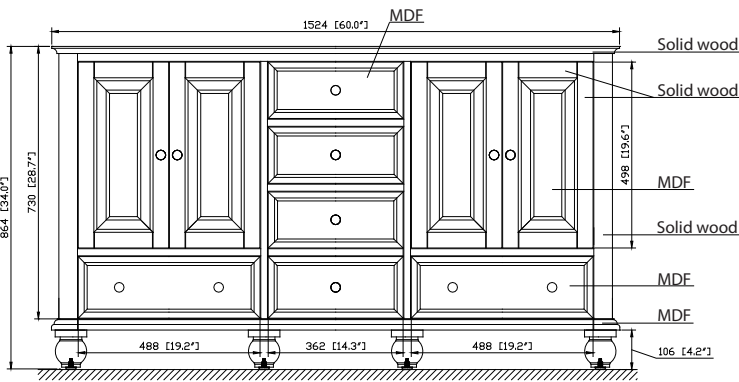

Product Diagrams

Front