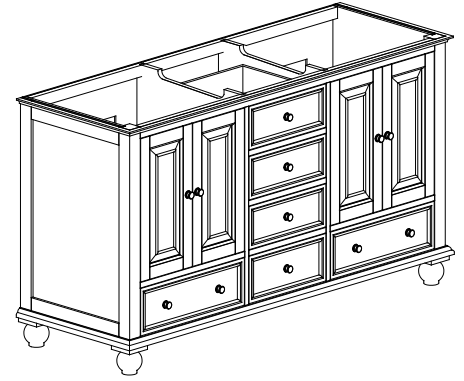

Avanity

THOMPSON-V60-CL
THOMPSON-V60-FW

Features

- Solid poplar frame, plywood drawer and MDF
- 4 soft-close doors
- 5 soft-close drawers
- Black bronze finish hardware
- Adjustable height levelers

Colors / Finishes

- Charcoal Glaze
- French White

Nominal Dimension

- 60W x 21D x 34H (inches)

Related Items

Mirror	THOMPSON-M24-CL	THOMPSON-M24-FW	
	THOMPSON-M28-CL	THOMPSON-M28-FW	
Vanity Top	SUT60BK	SUT60GB	SUT60CW
Sink	CUM18WT	CUM18LN	
Linen Tower	THOMPSON-LT24-CL	THOMPSON-LT24-FW