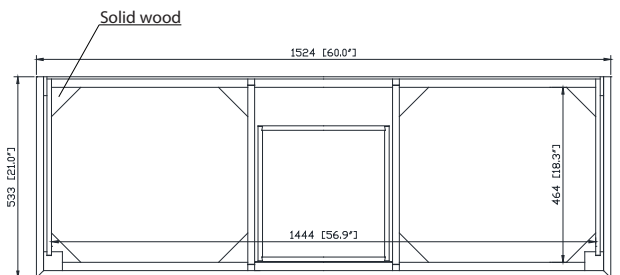

Top

For customer support please call 866 522 5578 weekdays 9:00 to 6:00 PST