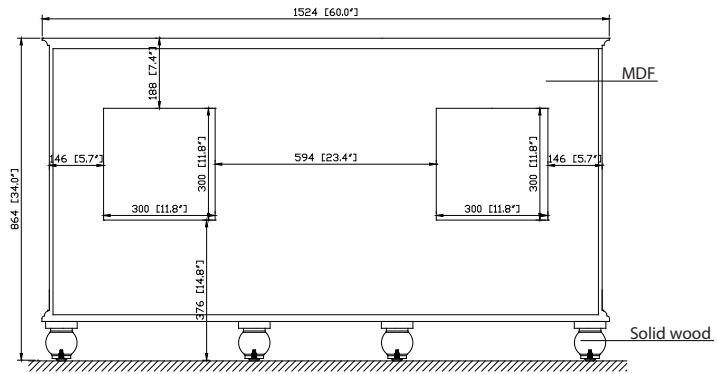

Avanity

THOMPSON-V60-CL
THOMPSON-V60-FW

Features

- Solid poplar frame, plywood drawer and MDF
- 4 soft-close doors
- 5 soft-close drawers
- Black bronze finish hardware
- Adjustable height levelers

Colors / Finishes

- Charcoal Glaze
- French White

Nominal Dimension

- 60W x 21D x 34H (inches)

Related Items

Mirror	THOMPSON-M24-CL	THOMPSON-M24-FW	
	THOMPSON-M28-CL	THOMPSON-M28-FW	
Vanity Top	SUT60BK	SUT60GB	SUT60CW
Sink	CUM18WT	CUM18LN	
Linen Tower	THOMPSON-LT24-CL	THOMPSON-LT24-FW	

Product Diagrams

Front

Back

Side

Top

For customer support please call 866 522 5578 weekdays 9:00 to 6:00 PST