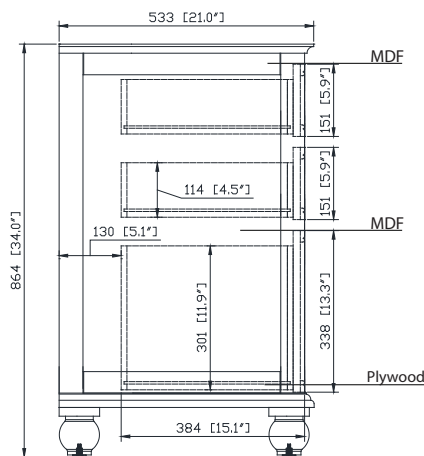

Avanity

THOMPSON-V60-CL
THOMPSON-V60-FW

Features

- Solid poplar frame, plywood drawer and MDF
- 4 soft-close doors
- 5 soft-close drawers
- Black bronze finish hardware
- Adjustable height levelers

Colors / Finishes

- Charcoal Glaze
- French White

Nominal Dimension

- 60W x 21D x 34H (inches)

Related Items

Mirror	THOMPSON-M24-CL	THOMPSON-M24-FW	
	THOMPSON-M28-CL	THOMPSON-M28-FW	
Vanity Top	SUT60BK	SUT60GB	SUT60CW
Sink	CUM18WT	CUM18LN	
Linen Tower	THOMPSON-LT24-CL	THOMPSON-LT24-FW	

Product Diagrams

Front

Back

Side

Top

For customer support please call 866 522 5578 weekdays 9:00 to 6:00 PST