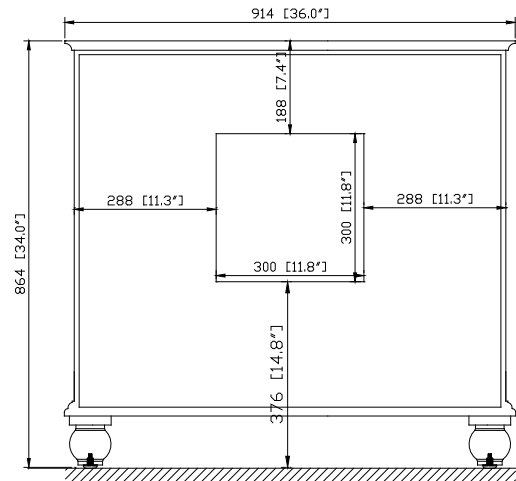

- Charcoal Glaze
- French White

Nominal Dimension

- 36W x 21D x 34H (inches)

Related Items

Mirror	THOMPSON-M24-CL	THOMPSON-M24-FW	
	THOMPSON-M28-CL	THOMPSON-M28-FW	
Vanity Top	SUT37BK	SUT37GB	SUT37CW
	SUT37BK-R	SUT37GB-R	SUT37CW-R
Sink	CUM18WT	CUM18LN	CUM20WT-R
Linen Tower	THOMPSON-LT24-CL	THOMPSON-LT24-FW	

Product Diagrams

Front

Back

Side

Top