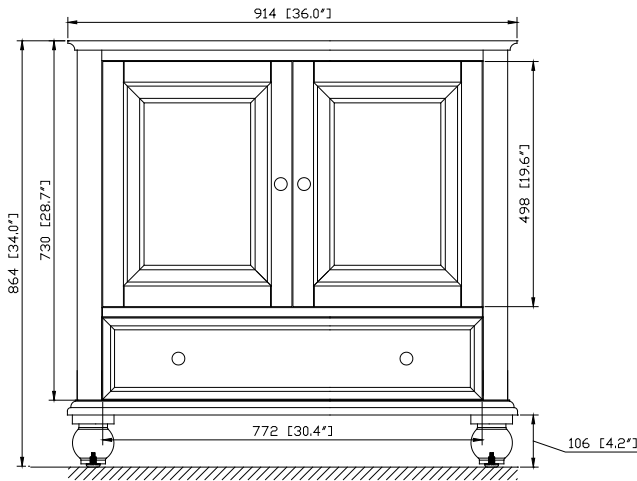

- Charcoal Glaze
- French White

Nominal Dimension

- 36W x 21D x 34H (inches)

Related Items

Mirror	THOMPSON-M24-CL	THOMPSON-M24-FW	
	THOMPSON-M28-CL	THOMPSON-M28-FW	
Vanity Top	SUT37BK	SUT37GB	SUT37CW
	SUT37BK-R	SUT37GB-R	SUT37CW-R
Sink	CUM18WT	CUM18LN	CUM20WT-R
Linen Tower	THOMPSON-LT24-CL	THOMPSON-LT24-FW	

Product Diagrams

Front

Back

Side

Top