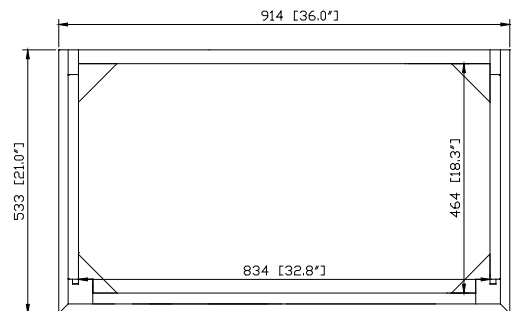

- Charcoal Glaze
- French White

Nominal Dimension

- 36W x 21D x 34H (inches)

Related Items

Mirror	THOMPSON-M24-CL	THOMPSON-M24-FW	
	THOMPSON-M28-CL	THOMPSON-M28-FW	
Vanity Top	SUT37BK	SUT37GB	SUT37CW
	SUT37BK-R	SUT37GB-R	SUT37CW-R
Sink	CUM18WT	CUM18LN	CUM20WT-R
Linen Tower	THOMPSON-LT24-CL	THOMPSON-LT24-FW	

Product Diagrams

Front

Back

Side

Top