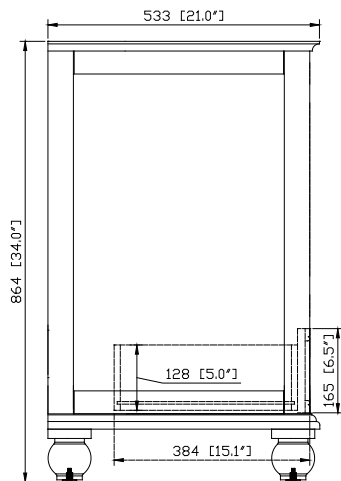

- Charcoal Glaze
- French White

Nominal Dimension

- 36W x 21D x 34H (inches)

Related Items

Mirror	THOMPSON-M24-CL	THOMPSON-M24-FW	
	THOMPSON-M28-CL	THOMPSON-M28-FW	
Vanity Top	SUT37BK	SUT37GB	SUT37CW
	SUT37BK-R	SUT37GB-R	SUT37CW-R
Sink	CUM18WT	CUM18LN	CUM20WT-R
Linen Tower	THOMPSON-LT24-CL	THOMPSON-LT24-FW	

Product Diagrams

Front

Back

Side

Top