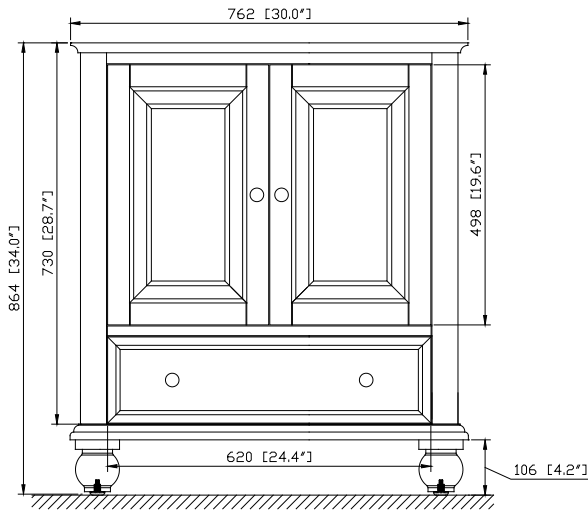

Avanity

THOMPSON-V30-CL
THOMPSON-V30-FW

Features

- Solid poplar frame, plywood drawer and MDF
- 2 soft-close doors
- 1 soft-close drawer
- Black bronze finish hardware
- Adjustable height levelers

Colors / Finishes

- Charcoal Glaze
- French White

Nominal Dimension

- 30W x 21D x 34H (inches)

Related Items

Mirror	THOMPSON-M24-CL	THOMPSON-M24-FW	
	THOMPSON-M28-CL	THOMPSON-M28-FW	
Vanity Top	SUT31BK	SUT31GB	SUT31CW
	SUT31BK-R	SUT31GB-R	SUT31CW-R
Sink	CUM18WT	CUM18LN	CUM20WT-R
Linen Tower	THOMPSON-LT24-CL	THOMPSON-LT24-FW	

Product Diagrams

Front

Back

Side

Top