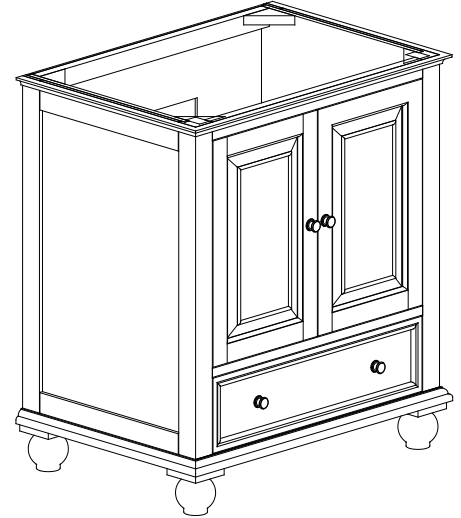

Avanity

THOMPSON-V30-CL
THOMPSON-V30-FW

Features

- Solid poplar frame, plywood drawer and MDF
- 2 soft-close doors
- 1 soft-close drawer
- Black bronze finish hardware
- Adjustable height levelers

Colors / Finishes

- Charcoal Glaze
- French White

Nominal Dimension

- 30W x 21D x 34H (inches)

Related Items

Mirror	THOMPSON-M24-CL	THOMPSON-M24-FW	
	THOMPSON-M28-CL	THOMPSON-M28-FW	
Vanity Top	SUT31BK	SUT31GB	SUT31CW
	SUT31BK-R	SUT31GB-R	SUT31CW-R
Sink	CUM18WT	CUM18LN	CUM20WT-R
Linen Tower	THOMPSON-LT24-CL	THOMPSON-LT24-FW	