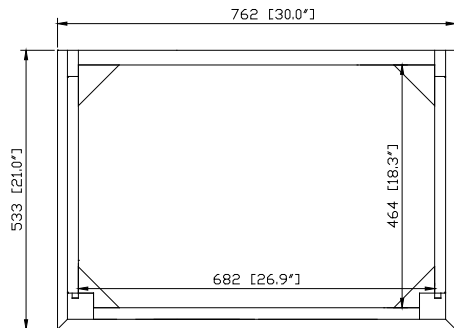

- Charcoal Glaze
- French White

Nominal Dimension

- 30W x 21D x 34H (inches)

Related Items

Mirror	THOMPSON-M24-CL	THOMPSON-M24-FW	
	THOMPSON-M28-CL	THOMPSON-M28-FW	
Vanity Top	SUT31BK	SUT31GB	SUT31CW
	SUT31BK-R	SUT31GB-R	SUT31CW-R
Sink	CUM18WT	CUM18LN	CUM20WT-R
Linen Tower	THOMPSON-LT24-CL	THOMPSON-LT24-FW	

Product Diagrams

Front

Back

Side

Top