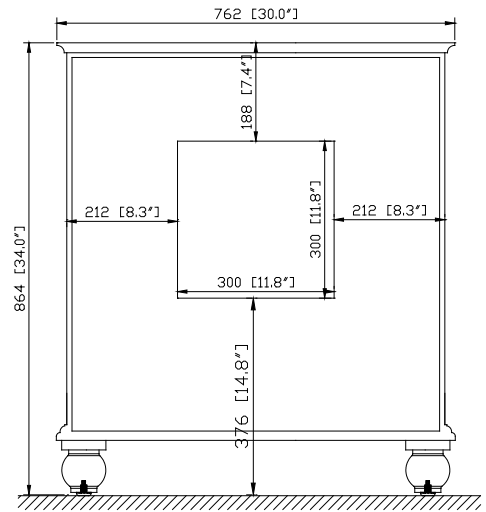

- Charcoal Glaze
- French White

Nominal Dimension

- 30W x 21D x 34H (inches)

Related Items

Mirror	THOMPSON-M24-CL	THOMPSON-M24-FW	
	THOMPSON-M28-CL	THOMPSON-M28-FW	
Vanity Top	SUT31BK	SUT31GB	SUT31CW
	SUT31BK-R	SUT31GB-R	SUT31CW-R
Sink	CUM18WT	CUM18LN	CUM20WT-R
Linen Tower	THOMPSON-LT24-CL	THOMPSON-LT24-FW	

Product Diagrams

Front

Back

Side

Top