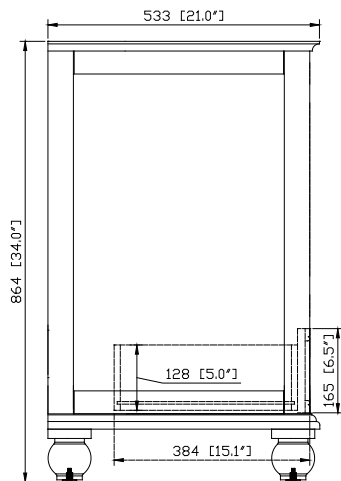

- Charcoal Glaze
- French White

Nominal Dimension

- 30W x 21D x 34H (inches)

Related Items

Mirror	THOMPSON-M24-CL	THOMPSON-M24-FW	
	THOMPSON-M28-CL	THOMPSON-M28-FW	
Vanity Top	SUT31BK	SUT31GB	SUT31CW
	SUT31BK-R	SUT31GB-R	SUT31CW-R
Sink	CUM18WT	CUM18LN	CUM20WT-R
Linen Tower	THOMPSON-LT24-CL	THOMPSON-LT24-FW	

Product Diagrams

Front

Back

Side

Top