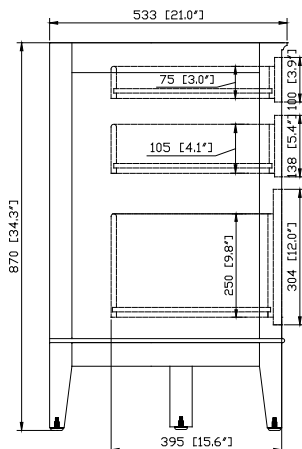

Colors / Finishes

- Tobacco
- Light Espresso
- White

Nominal Dimension

- 72W x 21D x 34H (inches)

Related Items

Mirror	MADISON-TO	MADISON-LE	MADISON-WT
Vanity Top	SUT73BK	SUT73CW	SUT73GB
Sink	CUM18WT	CUM18LN	
Linen Tower	MADISON-LT24-TO	MADISON-LT24-LE	MADISON-LT24-WT

Product Diagrams

Front

Back

Side

Top