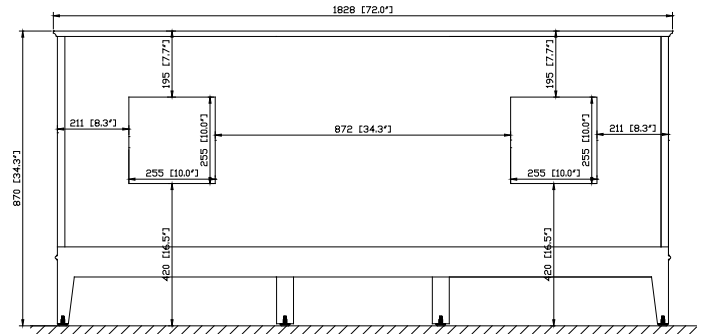

Colors / Finishes

- Tobacco
- Light Espresso
- White

Nominal Dimension

- 72W x 21D x 34H (inches)

Related Items

Mirror	MADISON-TO	MADISON-LE	MADISON-WT
Vanity Top	SUT73BK	SUT73CW	SUT73GB
Sink	CUM18WT	CUM18LN	
Linen Tower	MADISON-LT24-TO	MADISON-LT24-LE	MADISON-LT24-WT

Product Diagrams

Front

Back

Side

Top