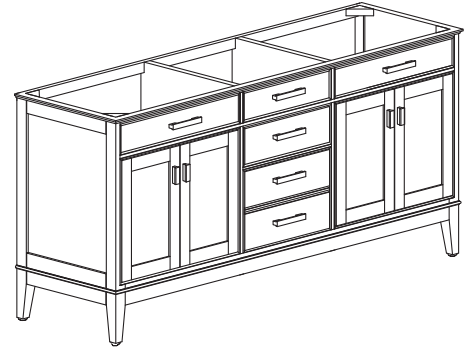

Avanity

MADISON-V72-TO
MADISON-V72-LE
MADISON-V72-WT

Features

- Solid poplar frame and birch veneer plywood
- 4 soft-close doors
- 3 soft-close drawers
- 2 interior shelves
- Brushed nickel finished hardware (LE)
- Old bronze finished hardware (TO & WT)
- Vanity accommodates dual undermount sinks
- Adjustable height levelers

Colors / Finishes

- Tobacco
- Light Espresso
- White

Nominal Dimension

- 72W x 21D x 34H (inches)

Related Items

Mirror	MADISON-TO	MADISON-LE	MADISON-WT
Vanity Top	SUT73BK	SUT73CW	SUT73GB
Sink	CUM18WT	CUM18LN	
Linen Tower	MADISON-LT24-TO	MADISON-LT24-LE	MADISON-LT24-WT

Product Diagrams

Front

Back

Side

Top