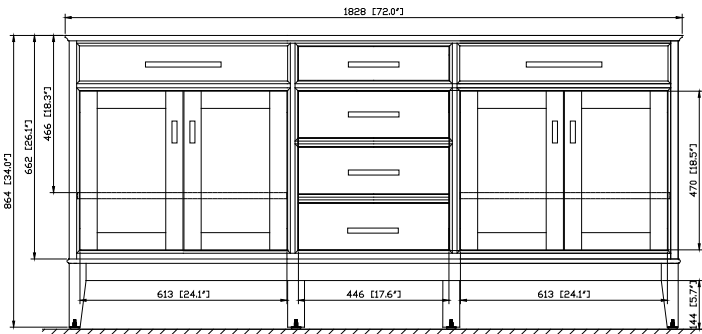

Avanity

MADISON-V72-TO
MADISON-V72-LE
MADISON-V72-WT

Features

- Solid poplar frame and birch veneer plywood
- 4 soft-close doors
- 3 soft-close drawers
- 2 interior shelves
- Brushed nickel finished hardware (LE)
- Old bronze finished hardware (TO & WT)
- Vanity accommodates dual undermount sinks
- Adjustable height levelers

Colors / Finishes

- Tobacco
- Light Espresso
- White

Nominal Dimension

- 72W x 21D x 34H (inches)

Related Items

Mirror	MADISON-TO	MADISON-LE	MADISON-WT
Vanity Top	SUT73BK	SUT73CW	SUT73GB
Sink	CUM18WT	CUM18LN	
Linen Tower	MADISON-LT24-TO	MADISON-LT24-LE	MADISON-LT24-WT

Product Diagrams

Front

Back

Side

Top