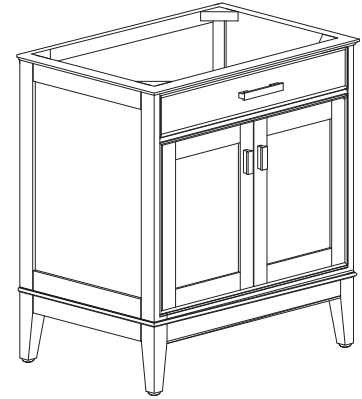

Avanity

MADISON-V36-TO
MADISON-V36-LE
MADISON-V36-WT

Features

- Solid poplar frame and birch veneer plywood
- 2 soft-close doors
- 1 interior shelf
- Brushed nickel finished hardware (LE)
- Old bronze finished hardware (TO & WT)
- Adjustable height levelers

Colors / Finishes

- Tobacco
- Light Espresso
- White

Nominal Dimension

- 36W x 21D x 34H (inches)

Related Items

Mirror	MADISON-TO	MADISON-LE	MADISON-WT
Vanity Top	SUT37BK	SUT37CW	SUT37GB
Sink	CUM18WT	CUM18LN	
Linen Tower	MADISON-LT24-TO	MADISON-LT24-LE	MADISON-LT24-WT