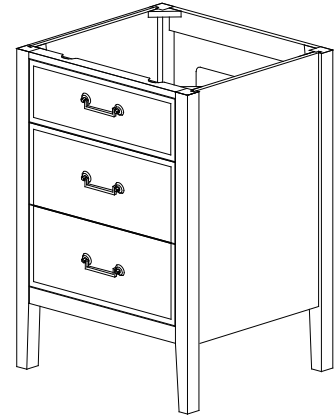

Avanity

DELANO-V24-TG
DELANO-V24-WT

Features

- Solid poplar frame and birch veneer plywood
- 1 flip down drawer
- 2 soft-close drawers
- Black bronze finish hardware
- Adjustable height levelers

Colors / Finishes

- Taupe Glaze
- White

Nominal Dimension

- 24W x 21.5D x 33.9H (inches)

Related Items

Mirror	14000-M24-TG	14000-MC24-TG	
	14000-M24-WT	14000-MC24-WT	
Vanity Top	SUT25BK-R	SUT25CW-R	SUT25GB-R
	SUT25BK	SUT25CW	SUT25GB
Sink	CUM20WT-R	CUM18WTX	CUM18LN

Product Diagrams

Front

Back

Side

Top