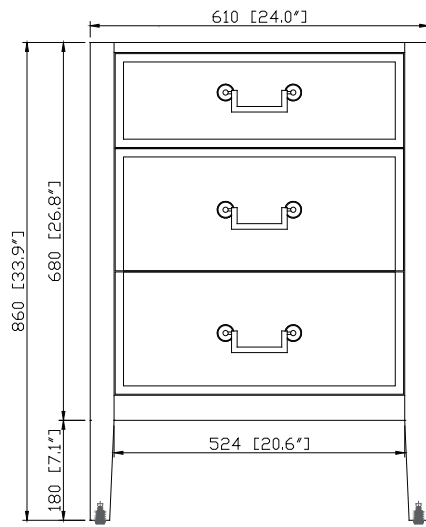

Avanity

DELANO-V24-TG
DELANO-V24-WT

Features

- Solid poplar frame and birch veneer plywood
- 1 flip down drawer
- 2 soft-close drawers
- Black bronze finish hardware
- Adjustable height levelers

Colors / Finishes

- Taupe Glaze
- White

Nominal Dimension

- 24W x 21.5D x 33.9H (inches)

Related Items

Mirror	14000-M24-TG	14000-MC24-TG	
	14000-M24-WT	14000-MC24-WT	
Vanity Top	SUT25BK-R	SUT25CW-R	SUT25GB-R
	SUT25BK	SUT25CW	SUT25GB
Sink	CUM20WT-R	CUM18WTX	CUM18LN

Product Diagrams

Front

Back

Side

Top