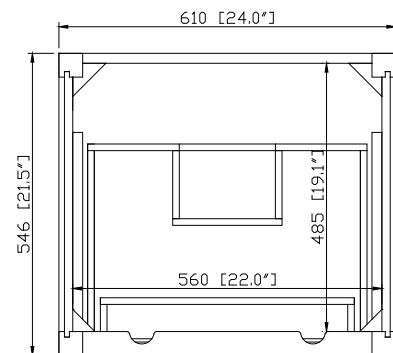

- Taupe Glaze
- White

Nominal Dimension

- 24W x 21.5D x 33.9H (inches)

Related Items

Mirror	14000-M24-TG	14000-MC24-TG	
	14000-M24-WT	14000-MC24-WT	
Vanity Top	SUT25BK-R	SUT25CW-R	SUT25GB-R
	SUT25BK	SUT25CW	SUT25GB
Sink	CUM20WT-R	CUM18WTX	CUM18LN

Product Diagrams

Front

Back

Side

Top