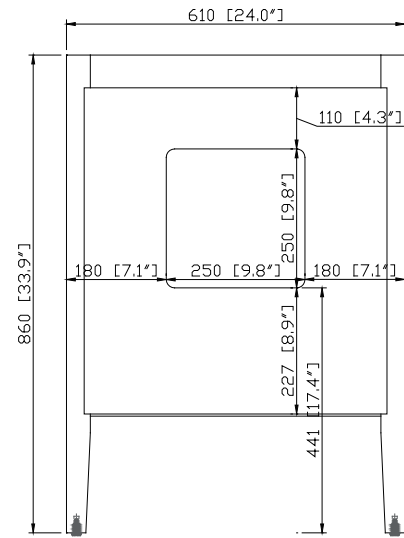

- Taupe Glaze
- White

Nominal Dimension

- 24W x 21.5D x 33.9H (inches)

Related Items

Mirror	14000-M24-TG	14000-MC24-TG	
	14000-M24-WT	14000-MC24-WT	
Vanity Top	SUT25BK-R	SUT25CW-R	SUT25GB-R
	SUT25BK	SUT25CW	SUT25GB
Sink	CUM20WT-R	CUM18WTX	CUM18LN

Product Diagrams

Front

Back

Side

Top