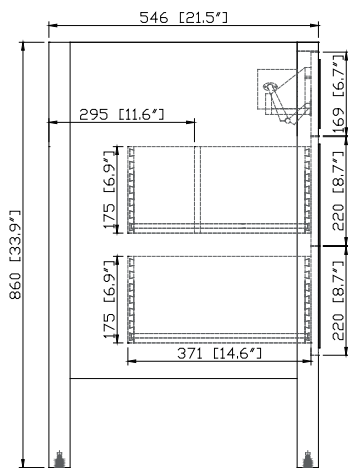

- Taupe Glaze
- White

Nominal Dimension

- 24W x 21.5D x 33.9H (inches)

Related Items

Mirror	14000-M24-TG	14000-MC24-TG	
	14000-M24-WT	14000-MC24-WT	
Vanity Top	SUT25BK-R	SUT25CW-R	SUT25GB-R
	SUT25BK	SUT25CW	SUT25GB
Sink	CUM20WT-R	CUM18WTX	CUM18LN

Product Diagrams

Front

Back

Side

Top