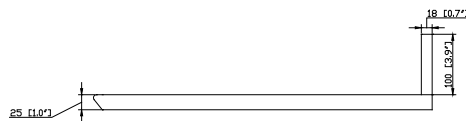

Features

- Natural black granite
- Top cutout for single undermount sink
- Top pre-drilled for 8" widespread faucet
- 4" backsplash included

Colors / Finishes

Black

Nominal Dimension

- 37.6W x 22.3D x 1H inches
- 956x 567 x 25 mm

Components

Sink	CUM18WT	CUM18LN
Vanity	WINDSOR-V36-WT	WINDSOR-V36-WA

Product Diagrams

Top

Side