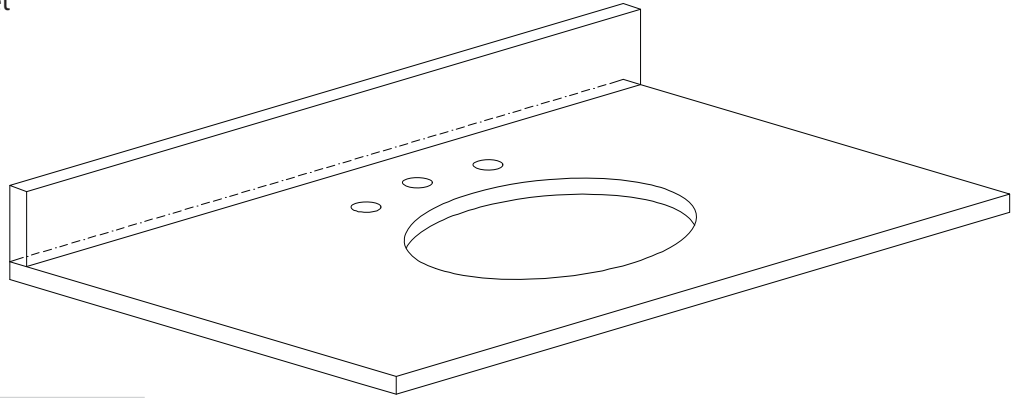

## Nominal Dimension

- 36W x 21.5D x 34H (inches)

## Features

- Natural black granite
- Top cutout for single undermount sink
- Top pre-drilled for 8" widespread faucet
- 4" backsplash included

## Nominal Dimension

- 37.6W x 22.3D x 1H inches
- 956x 567 x 25 mm