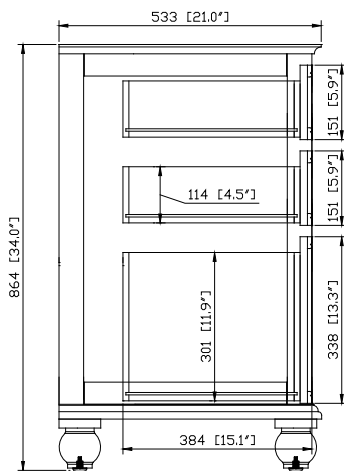

- Charcoal Glaze
- French White

Nominal Dimension

- 48W x 21D x 34H (inches)

Related Items

Mirror	THOMPSON-M24-CL	THOMPSON-M24-FW	
	THOMPSON-M28-CL	THOMPSON-M28-FW	
Vanity Top	SUT49BK	SUT49GB	SUT49CW
	SUT49BK-R	SUT49GB-R	SUT49CW-R
Sink	CUM18WT	CUM18LN	CUM20WT-R
Linen Tower	THOMPSON-LT24-CL	THOMPSON-LT24-FW	

Product Diagrams

Front

Back

Side

Top

For customer support please call 866 522 5578 weekdays 9:00 to 6:00 PST

SUT49BK / SUT49CW / SUT49GB

Features

Nominal Dimension

- 49W x 22D x 1H inches
- 1245 x 560 x 25 mm

Related Items

Sink	CUM18WT	CUM18LN	
Vanity	BRENTWOOD-V49	LEXINGTON-V48	LOFT-V48
	MADISON-V48	MODERO-V48	THOMPSON-V49

Product Diagrams

CUM18LN / CUM18WT

Features

- Vitreous China
- Undermount application
- 1.8 in. drain opening
- Overflow outlet

Colors / Finishes

- LN - Linen
- WT - White

Nominal Dimension

- 18.1W x 15D x 7.9H inches
- 458 x 380 x 200 mm

Components