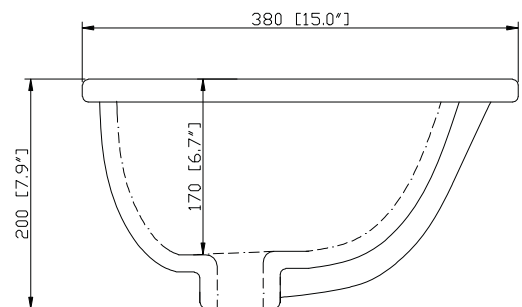

Nominal Dimension

- 49W x 22D x 1H inches
- 1245 x 560 x 25 mm

Related Items

Sink	CUM18WT	CUM18LN	
Vanity	BRENTWOOD-V49	LEXINGTON-V48	LOFT-V48
	MADISON-V48	MODERO-V48	THOMPSON-V49

Product Diagrams

CUM18LN / CUM18WT

Features

- Vitreous China
- Undermount application
- 1.8 in. drain opening
- Overflow outlet

Colors / Finishes

- LN - Linen
- WT - White

Nominal Dimension

- 18.1W x 15D x 7.9H inches
- 458 x 380 x 200 mm

Components

Drain	VC-DRAIN-CP	VC-DRAIN-BN					
Vanity Top	SUT25BK	SUT25CW	SUT25GB	SUT31BK	SUT31CW	SUT31GB	SUT37BK
	SUT37GB	SUT37CW	SUT49CW	SUT49GB	SUT49BK	SUT61BK	SUT61CW
	SUT61GB	SUT73BK	SUT73CW	SUT73GB			

Product Diagrams

Top

Front

Side