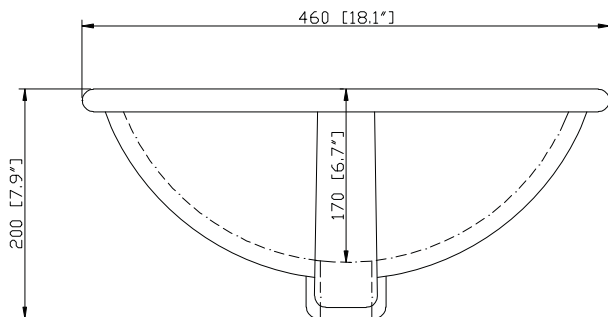

CUM18LN / CUM18WT

Features

- Vitreous China
- Undermount application
- 1.8 in. drain opening
- Overflow outlet

Colors / Finishes

- LN - Linen
- WT - White

Nominal Dimension

- 18.1W x 15D x 7.9H inches
- 458 x 380 x 200 mm

Components

Drain	VC-DRAIN-CP	VC-DRAIN-BN					
Vanity Top	SUT25BK	SUT25CW	SUT25GB	SUT31BK	SUT31CW	SUT31GB	SUT37BK
	SUT37GB	SUT37CW	SUT49CW	SUT49GB	SUT49BK	SUT61BK	SUT61CW
	SUT61GB	SUT73BK	SUT73CW	SUT73GB			

Product Diagrams

Front

Side