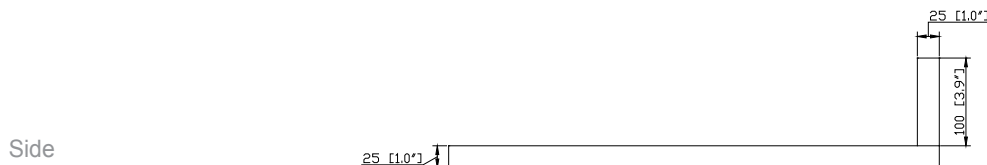

Nominal Dimension

- 49W x 22D x 1H inches
- 1245 x 560 x 25 mm

Related Items

Sink	CUM18WT	CUM18LN	
Vanity	BRENTWOOD-V49	LEXINGTON-V48	LOFT-V48
	MADISON-V48	MODERO-V48	THOMPSON-V49

Product Diagrams

CUM18LN / CUM18WT

Features

- Vitreous China
- Undermount application
- 1.8 in. drain opening
- Overflow outlet

Colors / Finishes

- LN - Linen
- WT - White

Nominal Dimension

- 18.1W x 15D x 7.9H inches
- 458 x 380 x 200 mm

Components