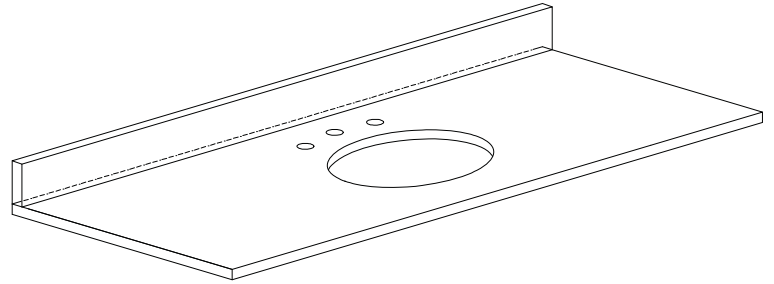

- Charcoal Glaze
- French White

Nominal Dimension

- 48W x 21D x 34H (inches)

Related Items

Mirror	THOMPSON-M24-CL	THOMPSON-M24-FW	
	THOMPSON-M28-CL	THOMPSON-M28-FW	
Vanity Top	SUT49BK	SUT49GB	SUT49CW
	SUT49BK-R	SUT49GB-R	SUT49CW-R
Sink	CUM18WT	CUM18LN	CUM20WT-R
Linen Tower	THOMPSON-LT24-CL	THOMPSON-LT24-FW	

- Top cutout for single undermount sink
- Top pre-drilled for 8" widespread faucet
- 4" backsplash included

Colors / Finishes

- BK - Natural Black Granite
- CW - Natural Carrera White marble
- GB - Natural Galala Beige marble

Nominal Dimension

- 49W x 22D x 1H inches
- 1245 x 560 x 25 mm

Related Items

Sink	CUM18WT	CUM18LN	
Vanity	BRENTWOOD-V49	LEXINGTON-V48	LOFT-V48
	MADISON-V48	MODERO-V48	THOMPSON-V49

Product Diagrams

CUM18LN / CUM18WT

Features

- Vitreous China
- Undermount application
- 1.8 in. drain opening
- Overflow outlet

Colors / Finishes

- LN - Linen
- WT - White

Nominal Dimension

- 18.1W x 15D x 7.9H inches
- 458 x 380 x 200 mm

Components