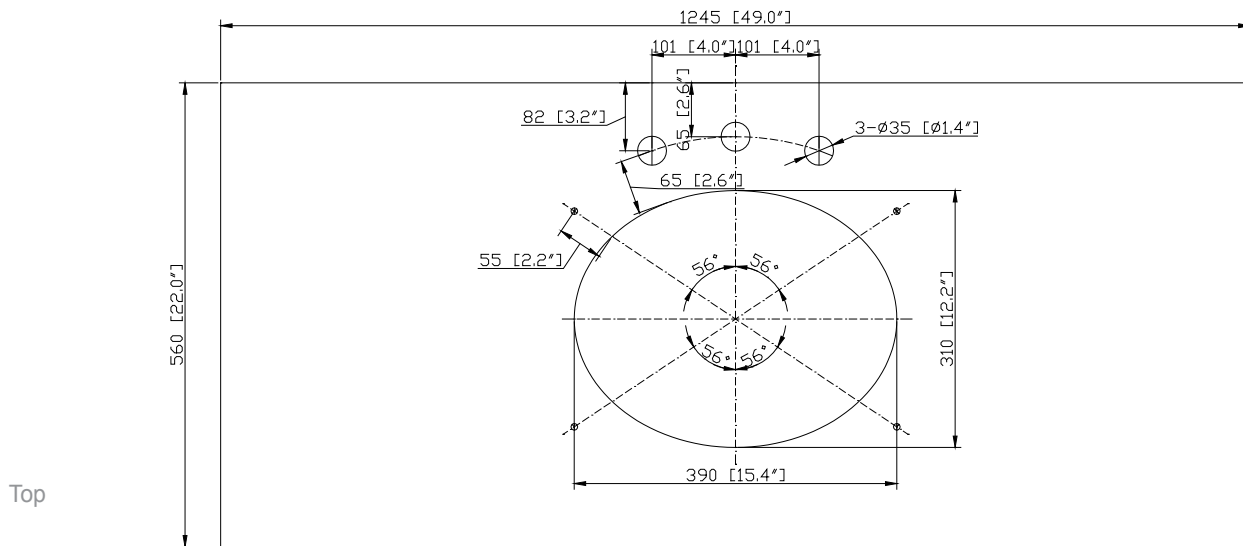

- Charcoal Glaze
- French White

Nominal Dimension

- 48W x 21D x 34H (inches)

Related Items

Mirror	THOMPSON-M24-CL	THOMPSON-M24-FW	
	THOMPSON-M28-CL	THOMPSON-M28-FW	
Vanity Top	SUT49BK	SUT49GB	SUT49CW
	SUT49BK-R	SUT49GB-R	SUT49CW-R
Sink	CUM18WT	CUM18LN	CUM20WT-R
Linen Tower	THOMPSON-LT24-CL	THOMPSON-LT24-FW	

Nominal Dimension

- 49W x 22D x 1H inches
- 1245 x 560 x 25 mm

Related Items

Sink	CUM18WT	CUM18LN	
Vanity	BRENTWOOD-V49	LEXINGTON-V48	LOFT-V48
	MADISON-V48	MODERO-V48	THOMPSON-V49

Product Diagrams

CUM18LN / CUM18WT

Features

- Vitreous China
- Undermount application
- 1.8 in. drain opening
- Overflow outlet

Colors / Finishes

- LN - Linen
- WT - White

Nominal Dimension

- 18.1W x 15D x 7.9H inches
- 458 x 380 x 200 mm

Components