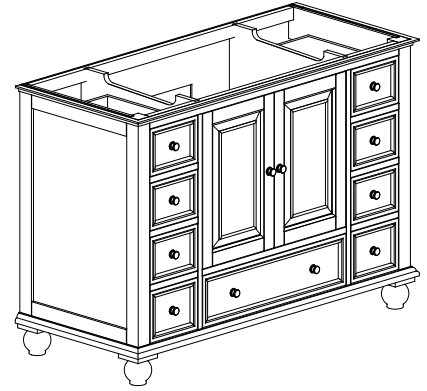

Avanity

THOMPSON-V48-CL
THOMPSON-V48-FW

Features

- Solid poplar frame, plywood drawer and MDF
- 2 soft-close doors
- 7 soft-close drawers
- Black bronze finish hardware
- Adjustable height levelers

Colors / Finishes

- Charcoal Glaze
- French White

Nominal Dimension

- 48W x 21D x 34H (inches)

Related Items

Mirror	THOMPSON-M24-CL	THOMPSON-M24-FW	
	THOMPSON-M28-CL	THOMPSON-M28-FW	
Vanity Top	SUT49BK	SUT49GB	SUT49CW
	SUT49BK-R	SUT49GB-R	SUT49CW-R
Sink	CUM18WT	CUM18LN	CUM20WT-R
Linen Tower	THOMPSON-LT24-CL	THOMPSON-LT24-FW	

Nominal Dimension

- 49W x 22D x 1H inches
- 1245 x 560 x 25 mm

Related Items

Sink	CUM18WT	CUM18LN	
Vanity	BRENTWOOD-V49	LEXINGTON-V48	LOFT-V48
	MADISON-V48	MODERO-V48	THOMPSON-V49

Product Diagrams

CUM18LN / CUM18WT

Features

- Vitreous China
- Undermount application
- 1.8 in. drain opening
- Overflow outlet

Colors / Finishes

- LN - Linen
- WT - White

Nominal Dimension

- 18.1W x 15D x 7.9H inches
- 458 x 380 x 200 mm

Components