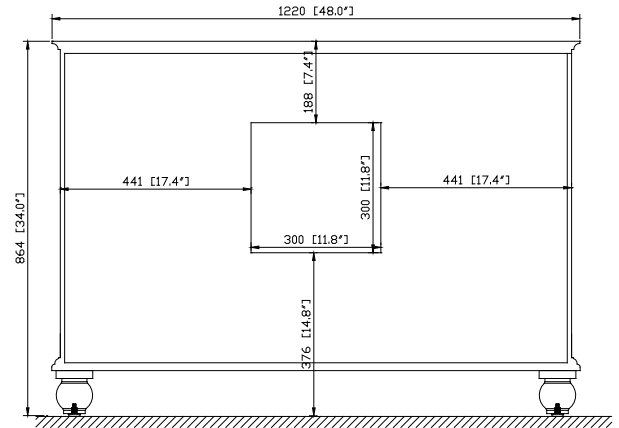

Avanity

THOMPSON-V48-CL
THOMPSON-V48-FW

Features

- Solid poplar frame, plywood drawer and MDF
- 2 soft-close doors
- 7 soft-close drawers
- Black bronze finish hardware
- Adjustable height levelers

Colors / Finishes

- Charcoal Glaze
- French White

Nominal Dimension

- 48W x 21D x 34H (inches)

Related Items

Mirror	THOMPSON-M24-CL	THOMPSON-M24-FW	
	THOMPSON-M28-CL	THOMPSON-M28-FW	
Vanity Top	SUT49BK	SUT49GB	SUT49CW
	SUT49BK-R	SUT49GB-R	SUT49CW-R
Sink	CUM18WT	CUM18LN	CUM20WT-R
Linen Tower	THOMPSON-LT24-CL	THOMPSON-LT24-FW	

Product Diagrams

Back

Side

Top

For customer support please call 866 522 5578 weekdays 9:00 to 6:00 PST