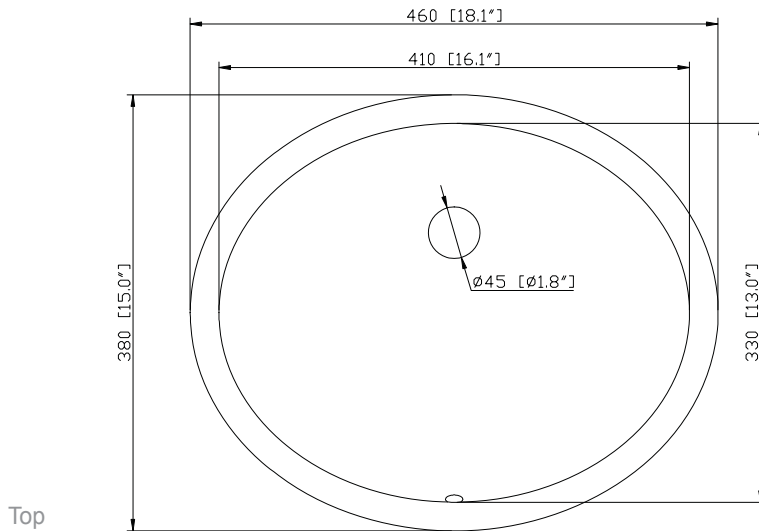

Product Diagrams

Top