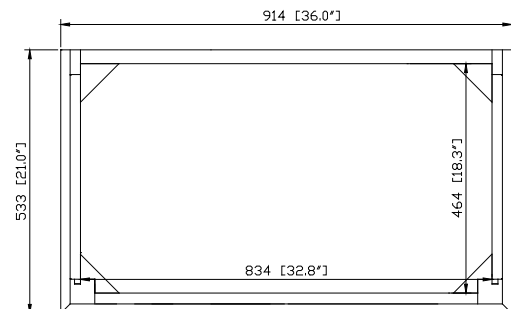

- Charcoal Glaze
- French White

Nominal Dimension

- 48W x 21D x 34H (inches)

Related Items

Mirror	THOMPSON-M24-CL	THOMPSON-M24-FW	
	THOMPSON-M28-CL	THOMPSON-M28-FW	
Vanity Top	SUT49BK	SUT49GB	SUT49CW
	SUT49BK-R	SUT49GB-R	SUT49CW-R
Sink	CUM18WT	CUM18LN	CUM20WT-R
Linen Tower	THOMPSON-LT24-CL	THOMPSON-LT24-FW	

Product Diagrams

Front

Back

Side

Top

For customer support please call 866 522 5578 weekdays 9:00 to 6:00 PST

SUT49BK / SUT49CW / SUT49GB

Features

Nominal Dimension

- 49W x 22D x 1H inches
- 1245 x 560 x 25 mm

Related Items

Sink	CUM18WT	CUM18LN	
Vanity	BRENTWOOD-V49	LEXINGTON-V48	LOFT-V48
	MADISON-V48	MODERO-V48	THOMPSON-V49

Product Diagrams

CUM18LN / CUM18WT

Features

- Vitreous China
- Undermount application
- 1.8 in. drain opening
- Overflow outlet

Colors / Finishes

- LN - Linen
- WT - White

Nominal Dimension

- 18.1W x 15D x 7.9H inches
- 458 x 380 x 200 mm

Components