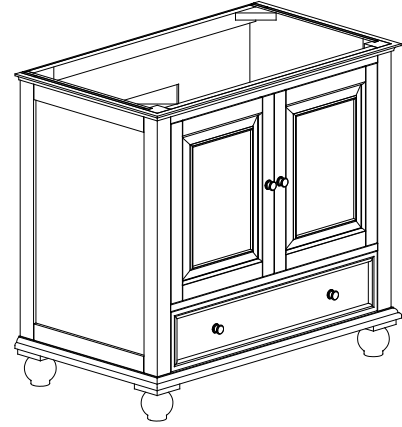

Avanity

THOMPSON-V36-CL
THOMPSON-V36-FW

Features

- Solid poplar frame, plywood drawer and MDF
- 2 soft-close doors
- 1 soft-close drawer
- Black bronze finish hardware
- Adjustable height levelers

Colors / Finishes

- Charcoal Glaze
- French White

Nominal Dimension

- 36W x 21D x 34H (inches)

Related Items

Mirror	THOMPSON-M24-CL	THOMPSON-M24-FW	
	THOMPSON-M28-CL	THOMPSON-M28-FW	
Vanity Top	SUT37BK	SUT37GB	SUT37CW
	SUT37BK-R	SUT37GB-R	SUT37CW-R
Sink	CUM18WT	CUM18LN	CUM20WT-R
Linen Tower	THOMPSON-LT24-CL	THOMPSON-LT24-FW	

Product Diagrams

Front

Back

Side

Top

SUT37BK / SUT37CW / SUT37GB

Features

- Top cutout for single undermount sink
- Top pre-drilled for 8" widespread faucet
- 4" backsplash included

- LN - Linen
- WT - White

Nominal Dimension

- 18.1W x 15D x 7.9H inches
- 458 x 380 x 200 mm

Components

Drain	VC-DRAIN-CP	VC-DRAIN-BN					
Vanity Top	SUT25BK	SUT25CW	SUT25GB	SUT31BK	SUT31CW	SUT31GB	SUT37BK
	SUT37GB	SUT37CW	SUT49CW	SUT49GB	SUT49BK	SUT61BK	SUT61CW
	SUT61GB	SUT73BK	SUT73CW	SUT73GB			