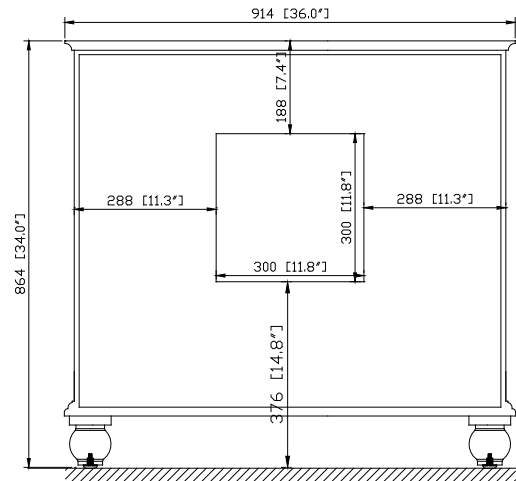

- Charcoal Glaze
- French White

Nominal Dimension

- 36W x 21D x 34H (inches)

Related Items

Mirror	THOMPSON-M24-CL	THOMPSON-M24-FW	
	THOMPSON-M28-CL	THOMPSON-M28-FW	
Vanity Top	SUT37BK	SUT37GB	SUT37CW
	SUT37BK-R	SUT37GB-R	SUT37CW-R
Sink	CUM18WT	CUM18LN	CUM20WT-R
Linen Tower	THOMPSON-LT24-CL	THOMPSON-LT24-FW	

Product Diagrams

Front

Back

Side

Top

SUT37BK / SUT37CW / SUT37GB

Features

- Top cutout for single undermount sink
- Top pre-drilled for 8" widespread faucet
- 4" backsplash included

Colors / Finishes

- BK - Natural Black Granite
- CW - Natural Carrera White marble
- GB - Natural Galala Beige marble

Nominal Dimension

- 37W x 22D x 1H inches
- 940 x 560 x 25 mm

Related Items

Sink	CUM18WT	CUM18LN		
Vanity	DELANO-V36	KELLY-V36	LEXINGTON-V36	LOFT-V36
	MADISON-V36	MODERO-V36	TRIBECA-V36	THOMPSON-V36

- LN - Linen
- WT - White

Nominal Dimension

- 18.1W x 15D x 7.9H inches
- 458 x 380 x 200 mm

Components

Drain	VC-DRAIN-CP	VC-DRAIN-BN					
Vanity Top	SUT25BK	SUT25CW	SUT25GB	SUT31BK	SUT31CW	SUT31GB	SUT37BK
	SUT37GB	SUT37CW	SUT49CW	SUT49GB	SUT49BK	SUT61BK	SUT61CW
	SUT61GB	SUT73BK	SUT73CW	SUT73GB			