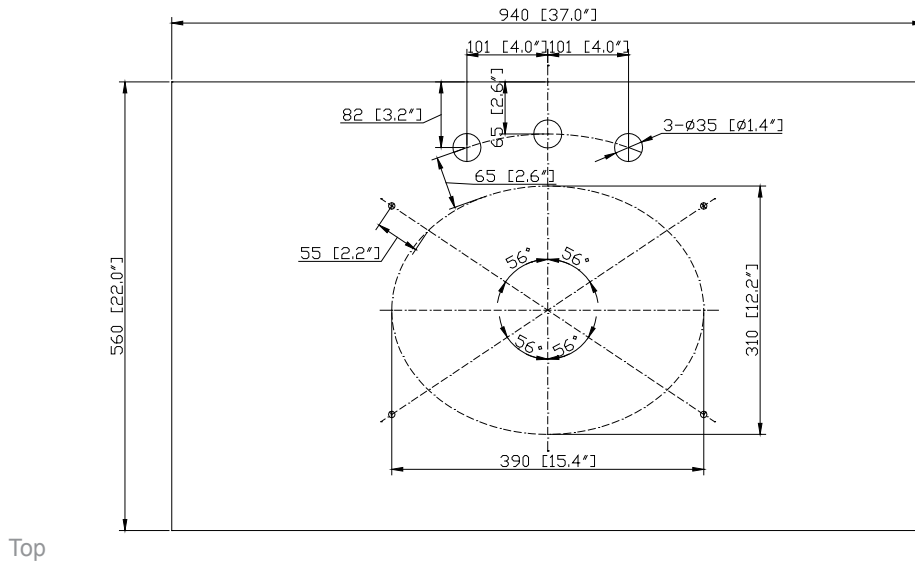

- Charcoal Glaze
- French White

Nominal Dimension

- 36W x 21D x 34H (inches)

Related Items

Mirror	THOMPSON-M24-CL	THOMPSON-M24-FW	
	THOMPSON-M28-CL	THOMPSON-M28-FW	
Vanity Top	SUT37BK	SUT37GB	SUT37CW
	SUT37BK-R	SUT37GB-R	SUT37CW-R
Sink	CUM18WT	CUM18LN	CUM20WT-R
Linen Tower	THOMPSON-LT24-CL	THOMPSON-LT24-FW	

Colors / Finishes

- BK - Natural Black Granite
- CW - Natural Carrera White marble
- GB - Natural Galala Beige marble

Nominal Dimension

- 37W x 22D x 1H inches
- 940 x 560 x 25 mm

Related Items

Sink	CUM18WT	CUM18LN		
Vanity	DELANO-V36	KELLY-V36	LEXINGTON-V36	LOFT-V36
	MADISON-V36	MODERO-V36	TRIBECA-V36	THOMPSON-V36

Product Diagrams

Top

Side

Avanity

CUM18LN / CUM18WT

Features

- Vitreous China
- Undermount application
- 1.8 in. drain opening
- Overflow outlet

Colors / Finishes

- LN - Linen
- WT - White

Nominal Dimension

- 18.1W x 15D x 7.9H inches
- 458 x 380 x 200 mm

Components

Drain	VC-DRAIN-CP	VC-DRAIN-BN					
Vanity Top	SUT25BK	SUT25CW	SUT25GB	SUT31BK	SUT31CW	SUT31GB	SUT37BK
	SUT37GB	SUT37CW	SUT49CW	SUT49GB	SUT49BK	SUT61BK	SUT61CW
	SUT61GB	SUT73BK	SUT73CW	SUT73GB			