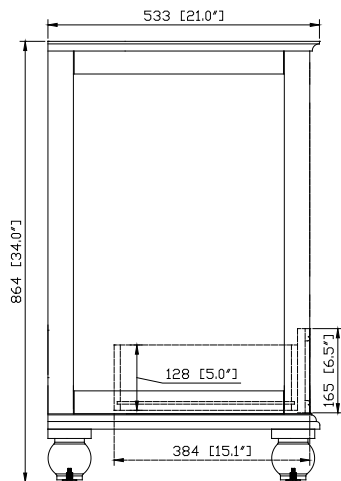

- Charcoal Glaze
- French White

Nominal Dimension

- 36W x 21D x 34H (inches)

Related Items

Mirror	THOMPSON-M24-CL	THOMPSON-M24-FW	
	THOMPSON-M28-CL	THOMPSON-M28-FW	
Vanity Top	SUT37BK	SUT37GB	SUT37CW
	SUT37BK-R	SUT37GB-R	SUT37CW-R
Sink	CUM18WT	CUM18LN	CUM20WT-R
Linen Tower	THOMPSON-LT24-CL	THOMPSON-LT24-FW	

Product Diagrams

Front

Back

Side

Top

SUT37BK / SUT37CW / SUT37GB

Features

- Top cutout for single undermount sink
- Top pre-drilled for 8" widespread faucet
- 4" backsplash included

Colors / Finishes

- BK - Natural Black Granite
- CW - Natural Carrera White marble
- GB - Natural Galala Beige marble

Nominal Dimension

- 37W x 22D x 1H inches
- 940 x 560 x 25 mm

Related Items

Sink	CUM18WT	CUM18LN		
Vanity	DELANO-V36	KELLY-V36	LEXINGTON-V36	LOFT-V36
	MADISON-V36	MODERO-V36	TRIBECA-V36	THOMPSON-V36

- LN - Linen
- WT - White

Nominal Dimension

- 18.1W x 15D x 7.9H inches
- 458 x 380 x 200 mm

Components

Drain	VC-DRAIN-CP	VC-DRAIN-BN					
Vanity Top	SUT25BK	SUT25CW	SUT25GB	SUT31BK	SUT31CW	SUT31GB	SUT37BK
	SUT37GB	SUT37CW	SUT49CW	SUT49GB	SUT49BK	SUT61BK	SUT61CW
	SUT61GB	SUT73BK	SUT73CW	SUT73GB			