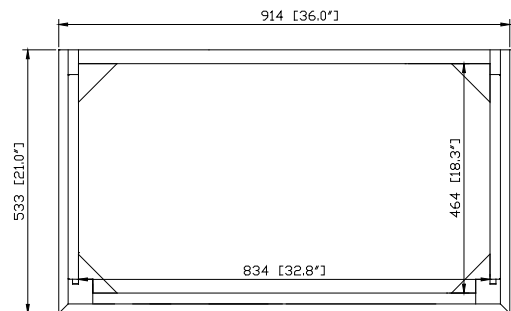

- Charcoal Glaze
- French White

Nominal Dimension

- 36W x 21D x 34H (inches)

Related Items

Mirror	THOMPSON-M24-CL	THOMPSON-M24-FW	
	THOMPSON-M28-CL	THOMPSON-M28-FW	
Vanity Top	SUT37BK	SUT37GB	SUT37CW
	SUT37BK-R	SUT37GB-R	SUT37CW-R
Sink	CUM18WT	CUM18LN	CUM20WT-R
Linen Tower	THOMPSON-LT24-CL	THOMPSON-LT24-FW	

Product Diagrams

Front

Back

Side

Top

SUT37BK / SUT37CW / SUT37GB

Features

- Top cutout for single undermount sink
- Top pre-drilled for 8" widespread faucet
- 4" backsplash included

Colors / Finishes

- BK - Natural Black Granite
- CW - Natural Carrera White marble
- GB - Natural Galala Beige marble

Nominal Dimension

- 37W x 22D x 1H inches
- 940 x 560 x 25 mm

Related Items

Sink	CUM18WT	CUM18LN		
Vanity	DELANO-V36	KELLY-V36	LEXINGTON-V36	LOFT-V36
	MADISON-V36	MODERO-V36	TRIBECA-V36	THOMPSON-V36

- LN - Linen
- WT - White

Nominal Dimension

- 18.1W x 15D x 7.9H inches
- 458 x 380 x 200 mm

Components

Drain	VC-DRAIN-CP	VC-DRAIN-BN					
Vanity Top	SUT25BK	SUT25CW	SUT25GB	SUT31BK	SUT31CW	SUT31GB	SUT37BK
	SUT37GB	SUT37CW	SUT49CW	SUT49GB	SUT49BK	SUT61BK	SUT61CW
	SUT61GB	SUT73BK	SUT73CW	SUT73GB			