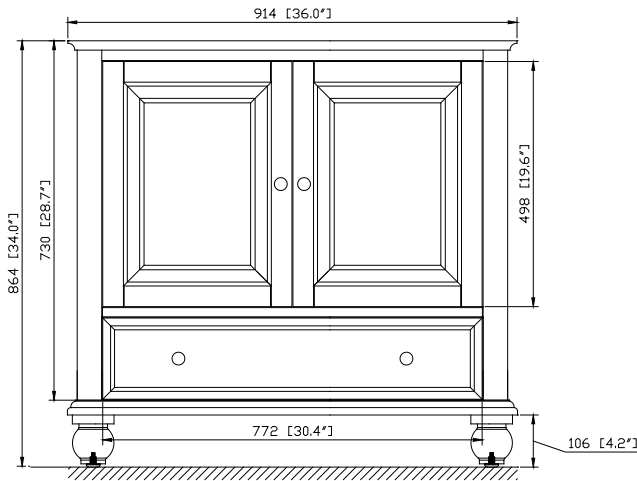

- Charcoal Glaze
- French White

Nominal Dimension

- 36W x 21D x 34H (inches)

Related Items

Mirror	THOMPSON-M24-CL	THOMPSON-M24-FW	
	THOMPSON-M28-CL	THOMPSON-M28-FW	
Vanity Top	SUT37BK	SUT37GB	SUT37CW
	SUT37BK-R	SUT37GB-R	SUT37CW-R
Sink	CUM18WT	CUM18LN	CUM20WT-R
Linen Tower	THOMPSON-LT24-CL	THOMPSON-LT24-FW	

Product Diagrams

Front

Back

Side

Top

SUT37BK / SUT37CW / SUT37GB

Features

- Top cutout for single undermount sink
- Top pre-drilled for 8" widespread faucet
- 4" backsplash included

Colors / Finishes

- BK - Natural Black Granite
- CW - Natural Carrera White marble
- GB - Natural Galala Beige marble

Nominal Dimension

- 37W x 22D x 1H inches
- 940 x 560 x 25 mm

Related Items

Sink	CUM18WT	CUM18LN		
Vanity	DELANO-V36	KELLY-V36	LEXINGTON-V36	LOFT-V36
	MADISON-V36	MODERO-V36	TRIBECA-V36	THOMPSON-V36

- LN - Linen
- WT - White

Nominal Dimension

- 18.1W x 15D x 7.9H inches
- 458 x 380 x 200 mm

Components

Drain	VC-DRAIN-CP	VC-DRAIN-BN					
Vanity Top	SUT25BK	SUT25CW	SUT25GB	SUT31BK	SUT31CW	SUT31GB	SUT37BK
	SUT37GB	SUT37CW	SUT49CW	SUT49GB	SUT49BK	SUT61BK	SUT61CW
	SUT61GB	SUT73BK	SUT73CW	SUT73GB			