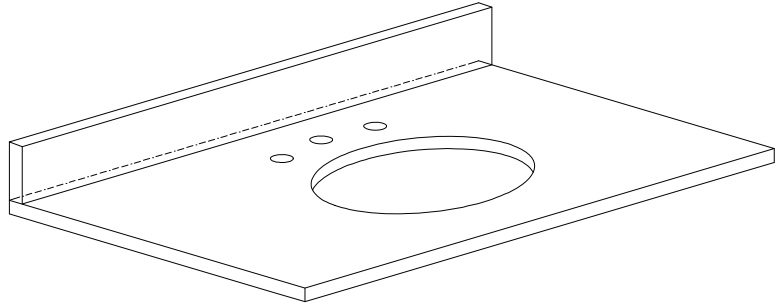

- Charcoal Glaze
- French White

Nominal Dimension

- 36W x 21D x 34H (inches)

Related Items

Mirror	THOMPSON-M24-CL	THOMPSON-M24-FW	
	THOMPSON-M28-CL	THOMPSON-M28-FW	
Vanity Top	SUT37BK	SUT37GB	SUT37CW
	SUT37BK-R	SUT37GB-R	SUT37CW-R
Sink	CUM18WT	CUM18LN	CUM20WT-R
Linen Tower	THOMPSON-LT24-CL	THOMPSON-LT24-FW	

Product Diagrams

Front

Back

Side

Top

SUT37BK / SUT37CW / SUT37GB

Features

- Top cutout for single undermount sink
- Top pre-drilled for 8" widespread faucet
- 4" backsplash included

Colors / Finishes

- BK - Natural Black Granite
- CW - Natural Carrera White marble
- GB - Natural Galala Beige marble

Nominal Dimension

- 37W x 22D x 1H inches
- 940 x 560 x 25 mm

Related Items

Sink	CUM18WT	CUM18LN		
Vanity	DELANO-V36	KELLY-V36	LEXINGTON-V36	LOFT-V36
	MADISON-V36	MODERO-V36	TRIBECA-V36	THOMPSON-V36

- LN - Linen
- WT - White

Nominal Dimension

- 18.1W x 15D x 7.9H inches
- 458 x 380 x 200 mm

Components

Drain	VC-DRAIN-CP	VC-DRAIN-BN					
Vanity Top	SUT25BK	SUT25CW	SUT25GB	SUT31BK	SUT31CW	SUT31GB	SUT37BK
	SUT37GB	SUT37CW	SUT49CW	SUT49GB	SUT49BK	SUT61BK	SUT61CW
	SUT61GB	SUT73BK	SUT73CW	SUT73GB			