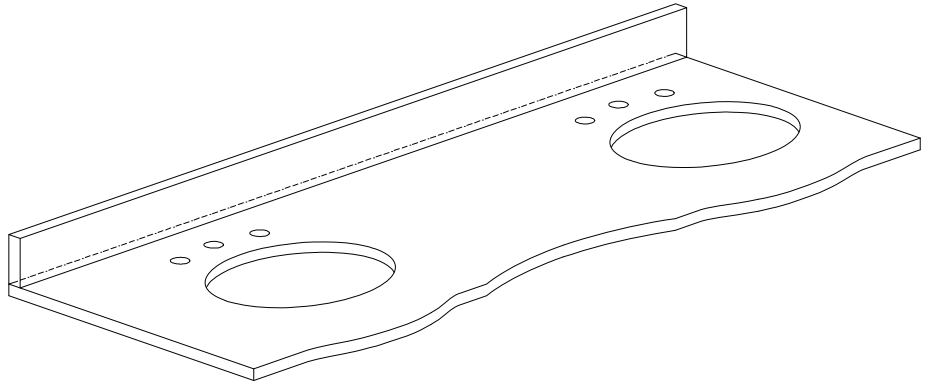

Colors / Finishes

- Antique Cherry

Nominal Dimension

- 60W x 21.5D x 34H inches

Components

Mirror	PROVENCE-M24-AC
Vanity Top	PROVENCE-SUT61BN
Sink	CUM16WT

Product Diagrams

Front

Back

Side

Top

Avanity

PROVENCE-SUT61BN

Features

- Dual 16" oval undermount sink cutout
- 8" widespread faucet holes
- 4" backsplash included
- Sink clips included

Colors / Finishes

- Natural imperial brown granite

Nominal Dimension

- 61W x 22.5D x 0.75H inches
- 1549 x 573 x 18 mm

Components

Drain	CUM16WT
Vanity	PROVENCE-V60-AC

Product Diagrams

Top

Side

Avanity

CUM18LN / CUM18WT

Features

- Vitreous China
- Undermount application
- 1.8 in. drain opening
- Overflow outlet

Colors / Finishes

- LN - Linen
- WT - White

Nominal Dimension

- 18.1W x 15D x 7.9H inches
- 458 x 380 x 200 mm