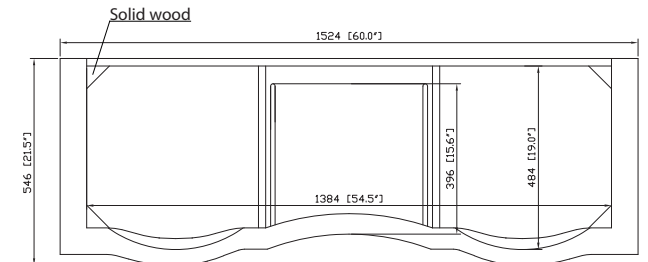

Colors / Finishes

- Antique Cherry

Nominal Dimension

- 60W x 21.5D x 34H inches

Components

Mirror	PROVENCE-M24-AC
Vanity Top	PROVENCE-SUT61BN
Sink	CUM16WT

Product Diagrams

Front

Back

Side

Top

Avanity

PROVENCE-SUT61BN

Features

- Dual 16" oval undermount sink cutout
- 8" widespread faucet holes
- 4" backsplash included
- Sink clips included

Colors / Finishes

- Natural imperial brown granite

Nominal Dimension

- 61W x 22.5D x 0.75H inches
- 1549 x 573 x 18 mm

Components

Drain	CUM16WT
Vanity	PROVENCE-V60-AC

Product Diagrams

Top

Side

Avanity

CUM18LN / CUM18WT

Features

- Vitreous China
- Undermount application
- 1.8 in. drain opening
- Overflow outlet

Colors / Finishes

- LN - Linen
- WT - White

Nominal Dimension

- 18.1W x 15D x 7.9H inches
- 458 x 380 x 200 mm