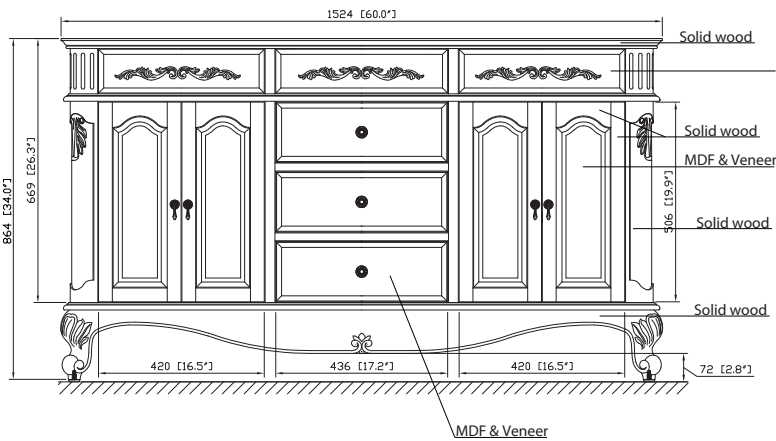

Colors / Finishes

- Antique Cherry

Nominal Dimension

- 60W x 21.5D x 34H inches

Components

Mirror	PROVENCE-M24-AC
Vanity Top	PROVENCE-SUT61BN
Sink	CUM16WT

Product Diagrams

Front

Back

Side

Top

Avanity

PROVENCE-SUT61BN

Features

- Dual 16" oval undermount sink cutout
- 8" widespread faucet holes
- 4" backsplash included
- Sink clips included

Colors / Finishes

- Natural imperial brown granite

Nominal Dimension

- 61W x 22.5D x 0.75H inches
- 1549 x 573 x 18 mm

Components

Drain	CUM16WT
Vanity	PROVENCE-V60-AC

Product Diagrams

Top

Side

Avanity

CUM18LN / CUM18WT

Features

- Vitreous China
- Undermount application
- 1.8 in. drain opening
- Overflow outlet

Colors / Finishes

- LN - Linen
- WT - White

Nominal Dimension

- 18.1W x 15D x 7.9H inches
- 458 x 380 x 200 mm