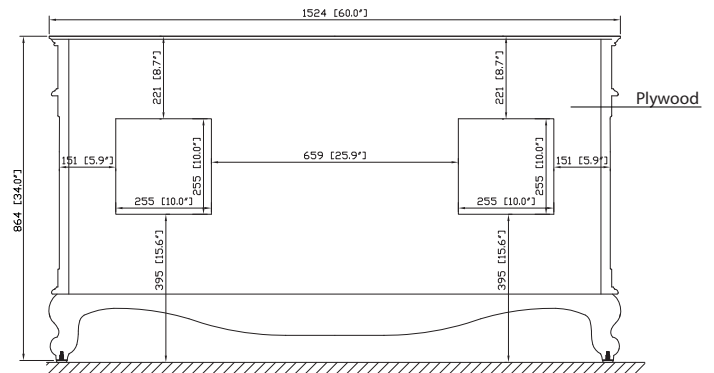

Colors / Finishes

- Antique Cherry

Nominal Dimension

- 60W x 21.5D x 34H inches

Components

Mirror	PROVENCE-M24-AC
Vanity Top	PROVENCE-SUT61BN
Sink	CUM16WT

Product Diagrams

Front

Back

Side

Top

Avanity

PROVENCE-SUT61BN

Features

- Dual 16" oval undermount sink cutout
- 8" widespread faucet holes
- 4" backsplash included
- Sink clips included

Colors / Finishes

- Natural imperial brown granite

Nominal Dimension

- 61W x 22.5D x 0.75H inches
- 1549 x 573 x 18 mm

Components

Drain	CUM16WT
Vanity	PROVENCE-V60-AC

Product Diagrams

Top

Side

Avanity

CUM18LN / CUM18WT

Features

- Vitreous China
- Undermount application
- 1.8 in. drain opening
- Overflow outlet

Colors / Finishes

- LN - Linen
- WT - White

Nominal Dimension

- 18.1W x 15D x 7.9H inches
- 458 x 380 x 200 mm