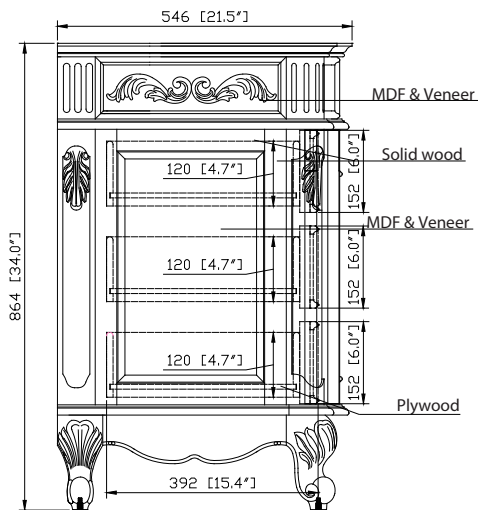

Colors / Finishes

- Antique Cherry

Nominal Dimension

- 60W x 21.5D x 34H inches

Components

Mirror	PROVENCE-M24-AC
Vanity Top	PROVENCE-SUT61BN
Sink	CUM16WT

Product Diagrams

Front

Back

Side

Top

Avanity

PROVENCE-SUT61BN

Features

- Dual 16" oval undermount sink cutout
- 8" widespread faucet holes
- 4" backsplash included
- Sink clips included

Colors / Finishes

- Natural imperial brown granite

Nominal Dimension

- 61W x 22.5D x 0.75H inches
- 1549 x 573 x 18 mm

Components

Drain	CUM16WT
Vanity	PROVENCE-V60-AC

Product Diagrams

Top

Side

Avanity

CUM18LN / CUM18WT

Features

- Vitreous China
- Undermount application
- 1.8 in. drain opening
- Overflow outlet

Colors / Finishes

- LN - Linen
- WT - White

Nominal Dimension

- 18.1W x 15D x 7.9H inches
- 458 x 380 x 200 mm