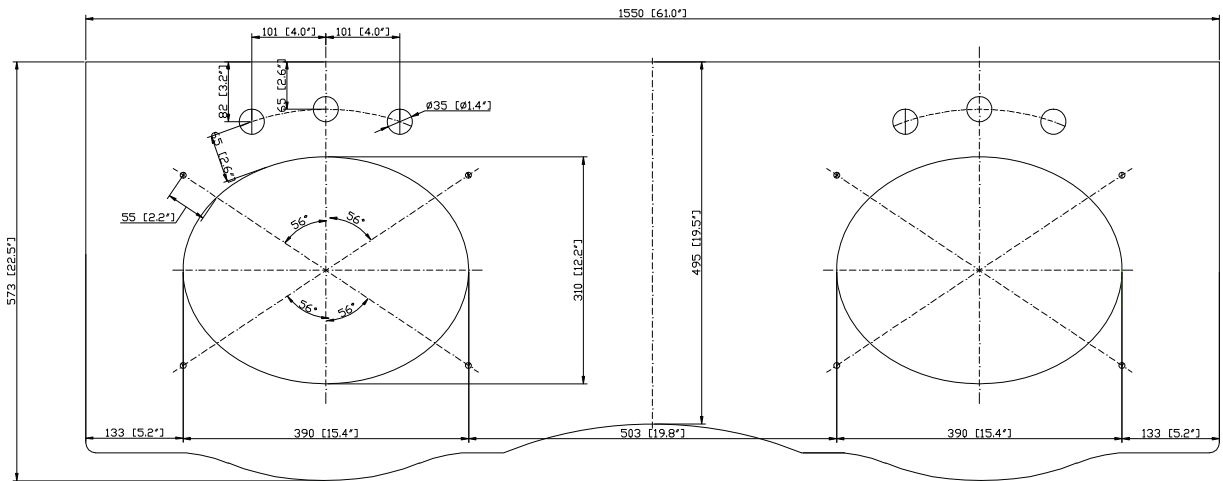

Colors / Finishes

- Antique Cherry

Nominal Dimension

- 60W x 21.5D x 34H inches

Components

Mirror	PROVENCE-M24-AC
Vanity Top	PROVENCE-SUT61BN
Sink	CUM16WT

Product Diagrams

Front

- Natural imperial brown granite

Nominal Dimension

- 61W x 22.5D x 0.75H inches
- 1549 x 573 x 18 mm

Components

Drain	CUM16WT
Vanity	PROVENCE-V60-AC

Product Diagrams

Top

Side

Avanity

CUM18LN / CUM18WT

Features

- Vitreous China
- Undermount application
- 1.8 in. drain opening
- Overflow outlet

Colors / Finishes

- LN - Linen
- WT - White

Nominal Dimension

- 18.1W x 15D x 7.9H inches
- 458 x 380 x 200 mm