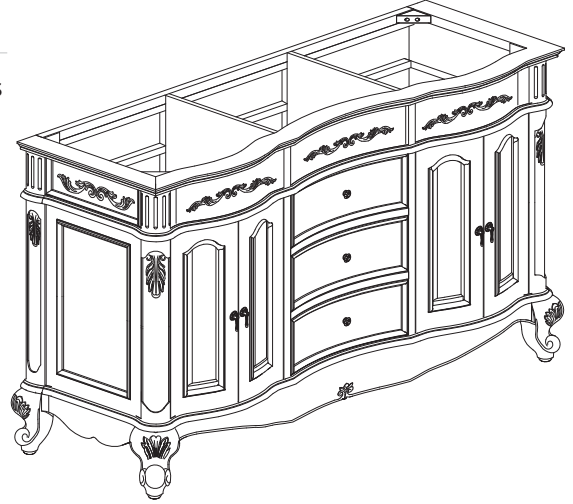

Avanity

PROVENCE-V60-AC

Features

- Solid poplar wood frame, Cherry veneer MDF
- Hand crafted details
- 4 soft-close doors
- 3 soft-close drawers
- Antique brass finished hardware
- Vanity accomodates dual undermount sinks
- Adjustable height levelers

Colors / Finishes

- Antique Cherry

Nominal Dimension

- 60W x 21.5D x 34H inches

Components

Mirror	PROVENCE-M24-AC
Vanity Top	PROVENCE-SUT61BN
Sink	CUM16WT

Product Diagrams

Front

Back

Side

Top

Avanity

PROVENCE-SUT61BN

Features

- Dual 16" oval undermount sink cutout
- 8" widespread faucet holes
- 4" backsplash included
- Sink clips included

Colors / Finishes

- Natural imperial brown granite

Nominal Dimension

- 61W x 22.5D x 0.75H inches
- 1549 x 573 x 18 mm

Components

Drain	CUM16WT
Vanity	PROVENCE-V60-AC

Product Diagrams

Top

Side