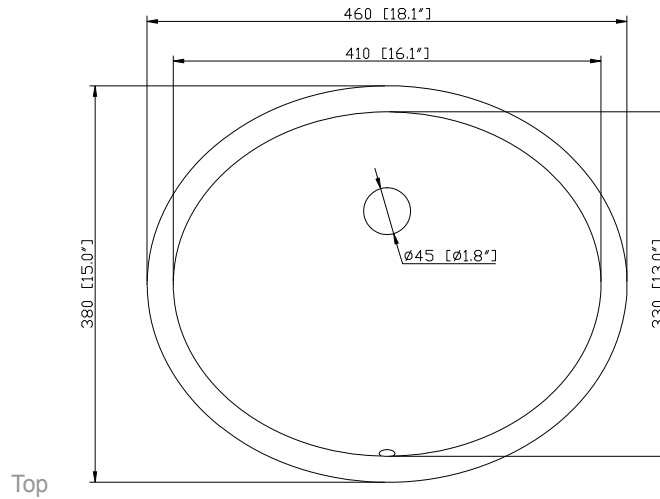

Colors / Finishes

- Antique Cherry

Nominal Dimension

- 48W x 21.5D x 34H (inches)

Components

| | | | |
|------------|------------------|-----------------|-----------------|
| Mirror | PROVENCE-M24-AC | PROVENCE-M30-AC | PROVENCE-M36-AC |
| Vanity Top | PROVENCE-SUT49BN | | |
| Sink | CUM18WT | CUM18LN | |

Product Diagrams

Front

Back

Side

Top

For customer support please call 626 404 7678 weekdays 9:00 to 6:00 PST

Avanity

CUM18LN / CUM18WT

Features

- Vitreous China
- Undermount application

Colors / Finishes

- WT - White
- LN - Linen

Nominal Dimension

- 18.1W x 15D x 7.9H inches
- 458 x 380 x 200 mm

Components

| | | | | | | | |
|-------------------|-------------|-------------|---------|---------|---------|---------|---------|
| Drain | VC-DRAIN-CP | VC-DRAIN-BN | | | | | |
| Vanity Top | SUT25BK | SUT25CW | SUT25GB | SUT31BK | SUT31CW | SUT31GB | SUT37BK |
| | SUT37GB | SUT49BK | SUT49CW | SUT49GB | SUT37CW | SUT61BK | SUT61CW |
| | SUT61GB | SUT73BK | SUT73CW | SUT73GB | | | |

Product Diagrams

Front

Side