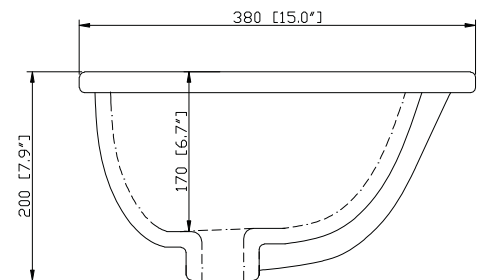

Colors / Finishes

- Antique Cherry

Nominal Dimension

- 48W x 21.5D x 34H (inches)

Components

| | | | |
|------------|------------------|-----------------|-----------------|
| Mirror | PROVENCE-M24-AC | PROVENCE-M30-AC | PROVENCE-M36-AC |
| Vanity Top | PROVENCE-SUT49BN | | |
| Sink | CUM18WT | CUM18LN | |

Features

- Vitreous China
- Undermount application

Colors / Finishes

- WT - White
- LN - Linen

Nominal Dimension

- 18.1W x 15D x 7.9H inches
- 458 x 380 x 200 mm

Components

| | | | | | | | |
|-------------------|-------------|-------------|---------|---------|---------|---------|---------|
| Drain | VC-DRAIN-CP | VC-DRAIN-BN | | | | | |
| Vanity Top | SUT25BK | SUT25CW | SUT25GB | SUT31BK | SUT31CW | SUT31GB | SUT37BK |
| | SUT37GB | SUT49BK | SUT49CW | SUT49GB | SUT37CW | SUT61BK | SUT61CW |
| | SUT61GB | SUT73BK | SUT73CW | SUT73GB | | | |

Product Diagrams

Front

Side