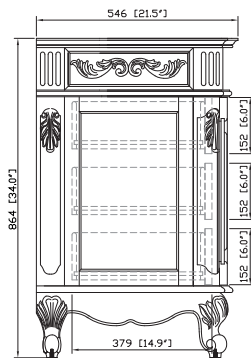

Avanity

PROVENCE-V48-AC

Features

- Solid poplar frame and cherry veneer MDF
- Handcrafted details
- 2 soft-close doors
- 6 soft-close drawers
- Antique brass finished hardware
- Adjustable height levelers
- Under counter application

Colors / Finishes

- Antique Cherry

Nominal Dimension

- 48W x 21.5D x 34H (inches)

Components

Mirror	PROVENCE-M24-AC	PROVENCE-M30-AC	PROVENCE-M36-AC
Vanity Top	PROVENCE-SUT49BN		
Sink	CUM18WT	CUM18LN	

Product Diagrams

Side

Top

For customer support please call 626 404 7678 weekdays 9:00 to 6:00 PST