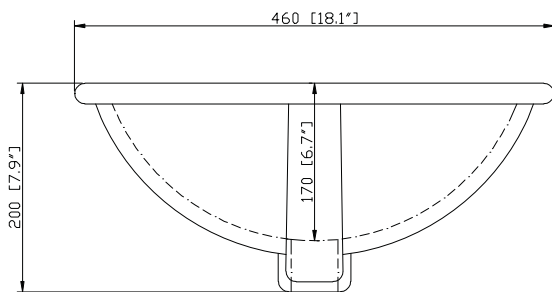

Colors / Finishes

- Antique Cherry

Nominal Dimension

- 48W x 21.5D x 34H (inches)

Components

| | | | |
|------------|------------------|-----------------|-----------------|
| Mirror | PROVENCE-M24-AC | PROVENCE-M30-AC | PROVENCE-M36-AC |
| Vanity Top | PROVENCE-SUT49BN | | |
| Sink | CUM18WT | CUM18LN | |

Features

- Vitreous China
- Undermount application

Colors / Finishes

- WT - White
- LN - Linen

Nominal Dimension

- 18.1W x 15D x 7.9H inches
- 458 x 380 x 200 mm

Components

| | | | | | | | |
|-------------------|-------------|-------------|---------|---------|---------|---------|---------|
| Drain | VC-DRAIN-CP | VC-DRAIN-BN | | | | | |
| Vanity Top | SUT25BK | SUT25CW | SUT25GB | SUT31BK | SUT31CW | SUT31GB | SUT37BK |
| | SUT37GB | SUT49BK | SUT49CW | SUT49GB | SUT37CW | SUT61BK | SUT61CW |
| | SUT61GB | SUT73BK | SUT73CW | SUT73GB | | | |

Product Diagrams

Front

Side