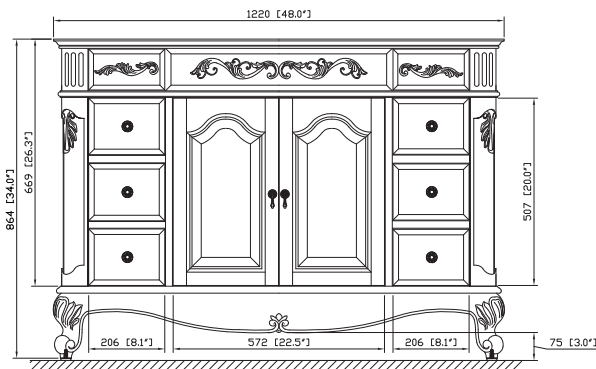

Product Diagrams

Front