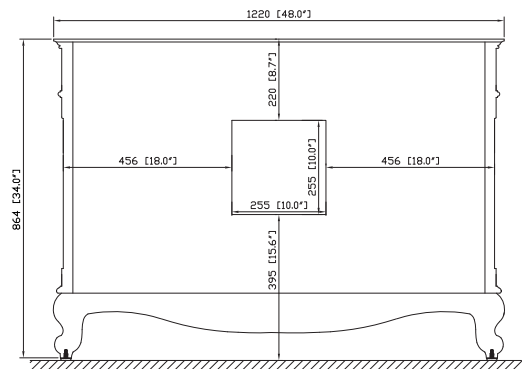

Colors / Finishes

- Antique Cherry

Nominal Dimension

- 48W x 21.5D x 34H (inches)

Components

| | | | |
|------------|------------------|-----------------|-----------------|
| Mirror | PROVENCE-M24-AC | PROVENCE-M30-AC | PROVENCE-M36-AC |
| Vanity Top | PROVENCE-SUT49BN | | |
| Sink | CUM18WT | CUM18LN | |

Product Diagrams

Front

Back

Side

Top

For customer support please call 626 404 7678 weekdays 9:00 to 6:00 PST

Avanity

CUM18LN / CUM18WT

Features

- Vitreous China
- Undermount application

Colors / Finishes

- WT - White
- LN - Linen

Nominal Dimension

- 18.1W x 15D x 7.9H inches
- 458 x 380 x 200 mm

Components

| | | | | | | | |
|-------------------|-------------|-------------|---------|---------|---------|---------|---------|
| Drain | VC-DRAIN-CP | VC-DRAIN-BN | | | | | |
| Vanity Top | SUT25BK | SUT25CW | SUT25GB | SUT31BK | SUT31CW | SUT31GB | SUT37BK |
| | SUT37GB | SUT49BK | SUT49CW | SUT49GB | SUT37CW | SUT61BK | SUT61CW |
| | SUT61GB | SUT73BK | SUT73CW | SUT73GB | | | |