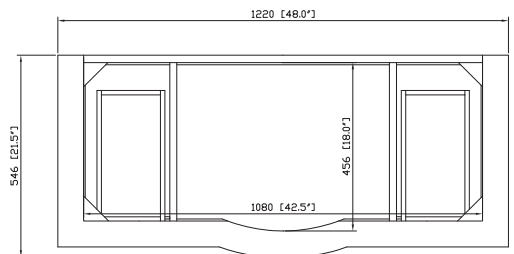

Colors / Finishes

- Antique Cherry

Nominal Dimension

- 48W x 21.5D x 34H (inches)

Components

| | | | |
|------------|------------------|-----------------|-----------------|
| Mirror | PROVENCE-M24-AC | PROVENCE-M30-AC | PROVENCE-M36-AC |
| Vanity Top | PROVENCE-SUT49BN | | |
| Sink | CUM18WT | CUM18LN | |

Product Diagrams

Front

Back

Side

Top

For customer support please call 626 404 7678 weekdays 9:00 to 6:00 PST

Avanity

CUM18LN / CUM18WT

Features

- Vitreous China
- Undermount application

Colors / Finishes

- WT - White
- LN - Linen

Nominal Dimension

- 18.1W x 15D x 7.9H inches
- 458 x 380 x 200 mm

Components

| | | | | | | | |
|-------------------|-------------|-------------|---------|---------|---------|---------|---------|
| Drain | VC-DRAIN-CP | VC-DRAIN-BN | | | | | |
| Vanity Top | SUT25BK | SUT25CW | SUT25GB | SUT31BK | SUT31CW | SUT31GB | SUT37BK |
| | SUT37GB | SUT49BK | SUT49CW | SUT49GB | SUT37CW | SUT61BK | SUT61CW |
| | SUT61GB | SUT73BK | SUT73CW | SUT73GB | | | |