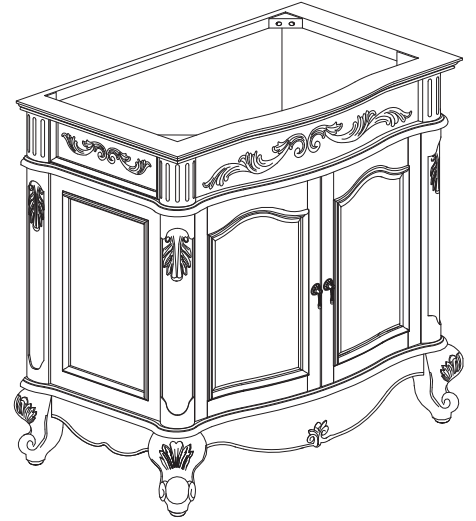

Avanity

PROVENCE-V36-AC

Features

- Solid poplar wood frame, Cherry veneer MDF
- Hand crafted details
- 2 soft-close doors
- 1 interior drawer
- Antique brass finished hardware
- Adjustable height levelers

Colors / Finishes

- Antique Cherry

Nominal Dimension

- 36W x 21.5D x 34H inches

Components

Mirror	PROVENCE-M24-AC	PROVENCE-M30-AC	PROVENCE-M36-AC
Vanity Top	PROVENCE-SUT37BN		
Sink	CUM18WT	CUM18LN	

Product Diagrams

For customer support please call 866 522 5578 weekdays 9:00 to 6:00 PST

Avanity

PROVENCE-SUT37BN

Features

- Natural imperial brown granite
- Top cutout for single undermount sink
- Top pre-drilled for 8" widespread faucet
- 4" backsplash included

CUM18LN / CUM18WT

Features

- Vitreous China
- Undermount application

Colors / Finishes

- WT - White
- LN - Linen

Nominal Dimension

- 18.1W x 15D x 7.9H inches
- 458 x 380 x 200 mm

Components