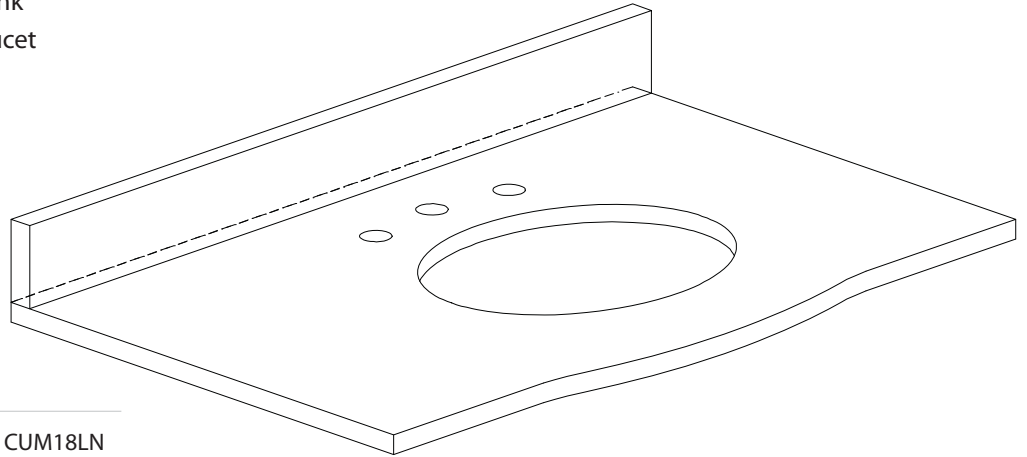

Colors / Finishes

- Antique Cherry

Nominal Dimension

- 36W x 21.5D x 34H inches

Components

Mirror	PROVENCE-M24-AC	PROVENCE-M30-AC	PROVENCE-M36-AC
Vanity Top	PROVENCE-SUT37BN		
Sink	CUM18WT	CUM18LN	

Product Diagrams

For customer support please call 866 522 5578 weekdays 9:00 to 6:00 PST

Avanity

PROVENCE-SUT37BN

Features

- Natural imperial brown granite
- Top cutout for single undermount sink
- Top pre-drilled for 8" widespread faucet
- 4" backsplash included

Colors / Finishes

Imperial Brown

Nominal Dimension

- 37W x 22D x 0.7H inches
- 939 x 560 x 18 mm

Components

Sink	CUM18WT	CUM18LN
Vanity	PROVENCE-V36-AC	

Product Diagrams

Avanity

CUM18LN / CUM18WT

Features

- Vitreous China
- Undermount application

Colors / Finishes

- WT - White
- LN - Linen

Nominal Dimension

- 18.1W x 15D x 7.9H inches
- 458 x 380 x 200 mm

Components