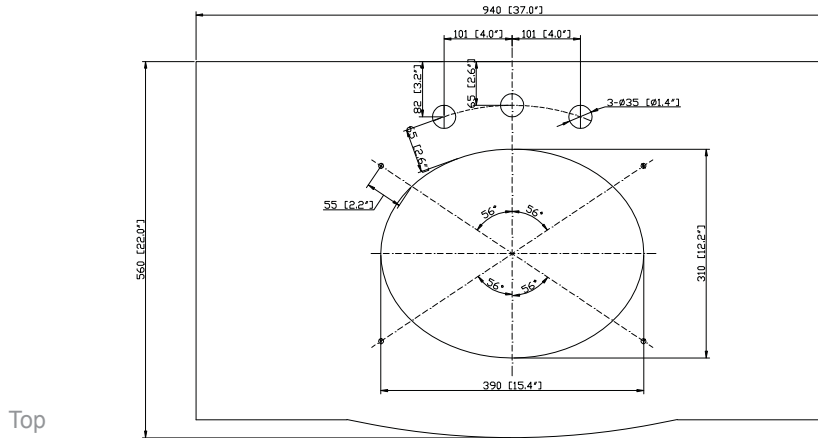

Colors / Finishes

- Antique Cherry

Nominal Dimension

- 36W x 21.5D x 34H inches

Components

Mirror	PROVENCE-M24-AC	PROVENCE-M30-AC	PROVENCE-M36-AC
Vanity Top	PROVENCE-SUT37BN		
Sink	CUM18WT	CUM18LN	

Product Diagrams

Colors / Finishes

Imperial Brown

Nominal Dimension

- 37W x 22D x 0.7H inches
- 939 x 560 x 18 mm

Components

Sink	CUM18WT	CUM18LN
Vanity	PROVENCE-V36-AC	

Product Diagrams

Avanity

CUM18LN / CUM18WT

Features

- Vitreous China
- Undermount application

Colors / Finishes

- WT - White
- LN - Linen

Nominal Dimension

- 18.1W x 15D x 7.9H inches
- 458 x 380 x 200 mm

Components