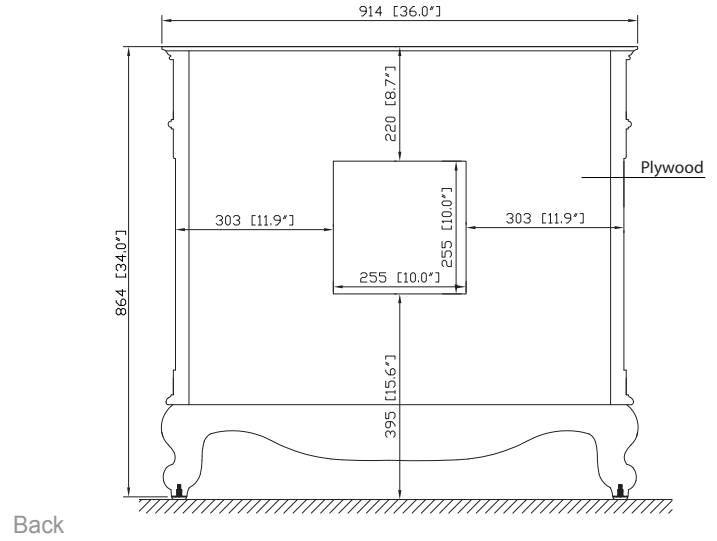

Colors / Finishes

- Antique Cherry

Nominal Dimension

- 36W x 21.5D x 34H inches

Components

Mirror	PROVENCE-M24-AC	PROVENCE-M30-AC	PROVENCE-M36-AC
Vanity Top	PROVENCE-SUT37BN		
Sink	CUM18WT	CUM18LN	

Product Diagrams

For customer support please call 866 522 5578 weekdays 9:00 to 6:00 PST

Avanity

PROVENCE-SUT37BN

Features

- Natural imperial brown granite
- Top cutout for single undermount sink
- Top pre-drilled for 8" widespread faucet
- 4" backsplash included

Colors / Finishes

Imperial Brown

Nominal Dimension

- 37W x 22D x 0.7H inches
- 939 x 560 x 18 mm

Components

Sink	CUM18WT	CUM18LN
Vanity	PROVENCE-V36-AC	

Product Diagrams

Avanity

CUM18LN / CUM18WT

Features

- Vitreous China
- Undermount application

Colors / Finishes

- WT - White
- LN - Linen

Nominal Dimension

- 18.1W x 15D x 7.9H inches
- 458 x 380 x 200 mm

Components