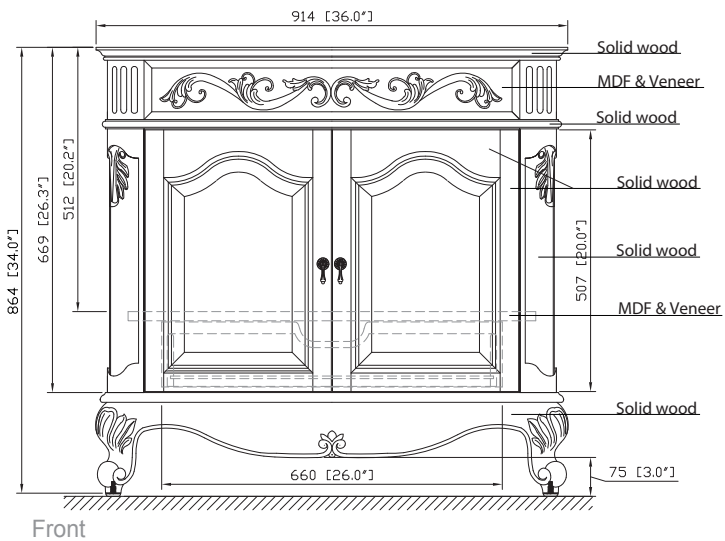

Avanity

PROVENCE-V36-AC

Features

- Solid poplar wood frame, Cherry veneer MDF
- Hand crafted details
- 2 soft-close doors
- 1 interior drawer
- Antique brass finished hardware
- Adjustable height levelers

Colors / Finishes

- Antique Cherry

Nominal Dimension

- 36W x 21.5D x 34H inches

Components

Mirror	PROVENCE-M24-AC	PROVENCE-M30-AC	PROVENCE-M36-AC
Vanity Top	PROVENCE-SUT37BN		
Sink	CUM18WT	CUM18LN	

Product Diagrams

Colors / Finishes

Imperial Brown

Nominal Dimension

- 37W x 22D x 0.7H inches
- 939 x 560 x 18 mm

Components

Sink	CUM18WT	CUM18LN
Vanity	PROVENCE-V36-AC	

Product Diagrams

Avanity

CUM18LN / CUM18WT

Features

- Vitreous China
- Undermount application

Colors / Finishes

- WT - White
- LN - Linen

Nominal Dimension

- 18.1W x 15D x 7.9H inches
- 458 x 380 x 200 mm

Components