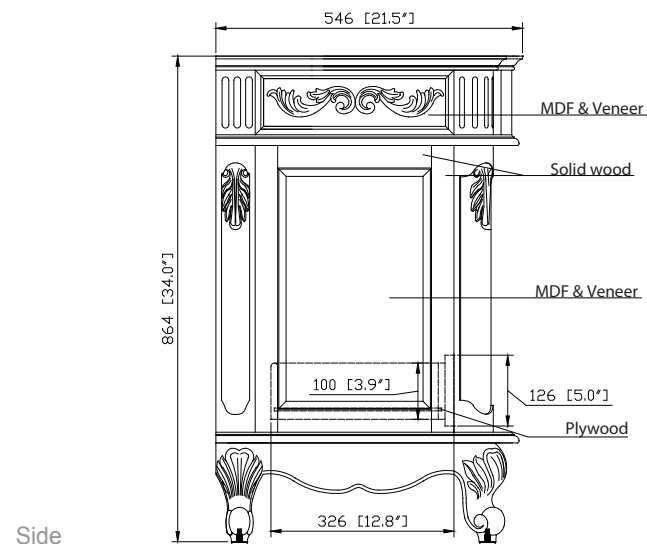

Avanity

PROVENCE-V36-AC

Features

- Solid poplar wood frame, Cherry veneer MDF
- Hand crafted details
- 2 soft-close doors
- 1 interior drawer
- Antique brass finished hardware
- Adjustable height levelers

Colors / Finishes

- Antique Cherry

Nominal Dimension

- 36W x 21.5D x 34H inches

Components

Mirror	PROVENCE-M24-AC	PROVENCE-M30-AC	PROVENCE-M36-AC
Vanity Top	PROVENCE-SUT37BN		
Sink	CUM18WT	CUM18LN	

Product Diagrams

Colors / Finishes

Imperial Brown

Nominal Dimension

- 37W x 22D x 0.7H inches
- 939 x 560 x 18 mm

Components

Sink	CUM18WT	CUM18LN
Vanity	PROVENCE-V36-AC	

Product Diagrams

Avanity

CUM18LN / CUM18WT

Features

- Vitreous China
- Undermount application

Colors / Finishes

- WT - White
- LN - Linen

Nominal Dimension

- 18.1W x 15D x 7.9H inches
- 458 x 380 x 200 mm

Components