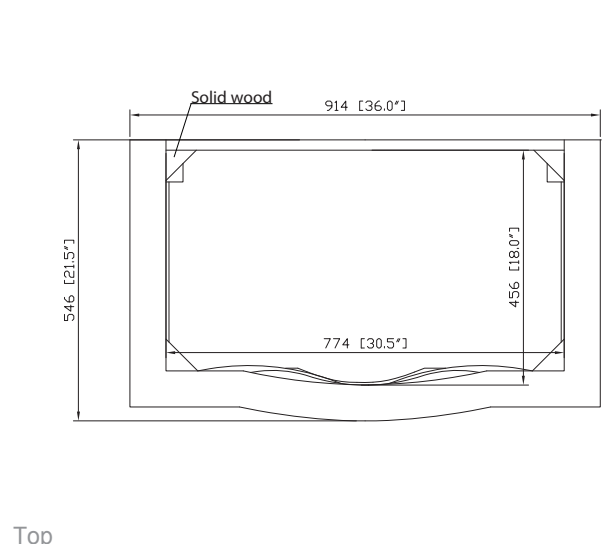

Avanity

PROVENCE-V36-AC

Features

- Solid poplar wood frame, Cherry veneer MDF
- Hand crafted details
- 2 soft-close doors
- 1 interior drawer
- Antique brass finished hardware
- Adjustable height levelers

Colors / Finishes

- Antique Cherry

Nominal Dimension

- 36W x 21.5D x 34H inches

Components

Mirror	PROVENCE-M24-AC	PROVENCE-M30-AC	PROVENCE-M36-AC
Vanity Top	PROVENCE-SUT37BN		
Sink	CUM18WT	CUM18LN	

Product Diagrams

Colors / Finishes

Imperial Brown

Nominal Dimension

- 37W x 22D x 0.7H inches
- 939 x 560 x 18 mm

Components

Sink	CUM18WT	CUM18LN
Vanity	PROVENCE-V36-AC	

Product Diagrams

Avanity

CUM18LN / CUM18WT

Features

- Vitreous China
- Undermount application

Colors / Finishes

- WT - White
- LN - Linen

Nominal Dimension

- 18.1W x 15D x 7.9H inches
- 458 x 380 x 200 mm

Components