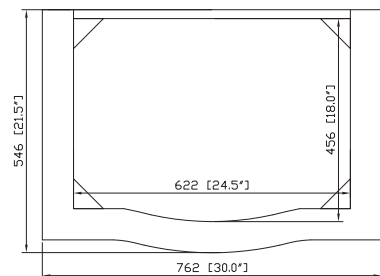

Top

For customer support please call 626 404 7678 weekdays 9:00 to 6:00 PST