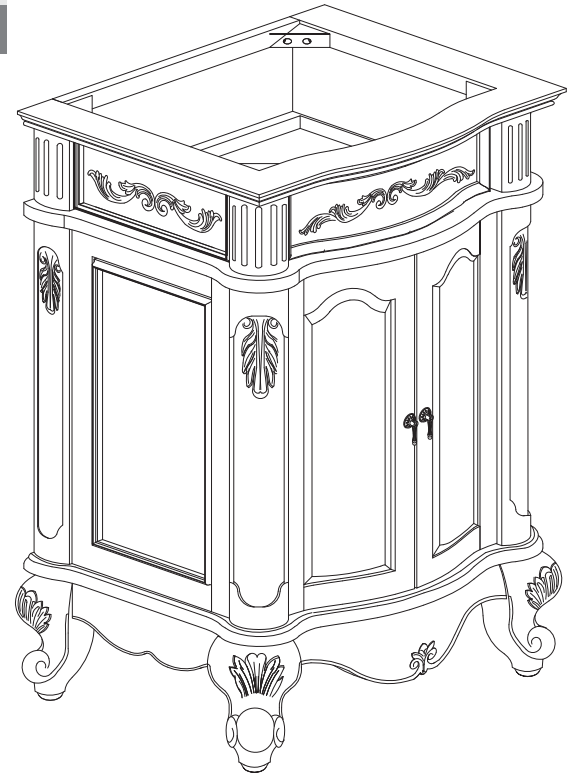

## Features

- Solid poplar frame and cherry veneer MDF
- Handcrafted details
- 2 soft-close doors
- 1 interior drawer
- Antique brass finished hardware
- Adjustable height levelers
- Under counter application

## Nominal Dimension

- 30W x 21.5D x 34H (inches)

- 31W x 22D x 0.7H inches
- 787 x 560 x 18 mm

**Components**

Sink	CUM18WT	CUM18LN
Vanity	PROVENCE-V30-AC	

**Product Diagrams**

*Avanity*

CUM18LN / CUM18WT

**Features**

- Vitreous China
- Undermount application