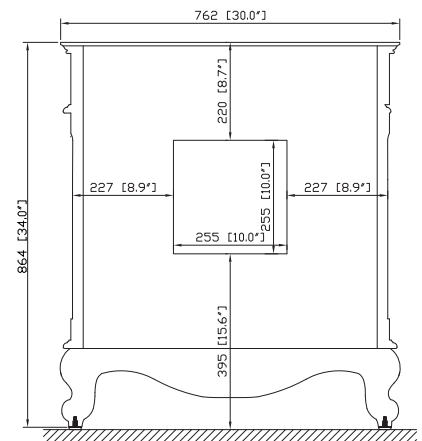

Avanity

PROVENCE-V30-AC

Features

- Solid poplar frame and cherry veneer MDF
- Handcrafted details
- 2 soft-close doors
- 1 interior drawer
- Antique brass finished hardware
- Adjustable height levelers
- Under counter application

Colors / Finishes

- Antique Cherry

Nominal Dimension

- 30W x 21.5D x 34H (inches)

Components

Mirror	PROVENCE-M24-AC	PROVENCE-M30-AC
Vanity Top	PROVENCE-SUT31BN	
Sink	CUM18WT	CUM18LN

Product Diagrams

Back

Side

Top

For customer support please call 626 404 7678 weekdays 9:00 to 6:00 PST