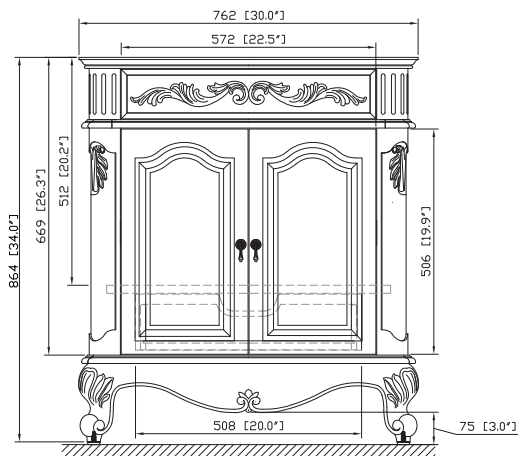

Product Diagrams

Front