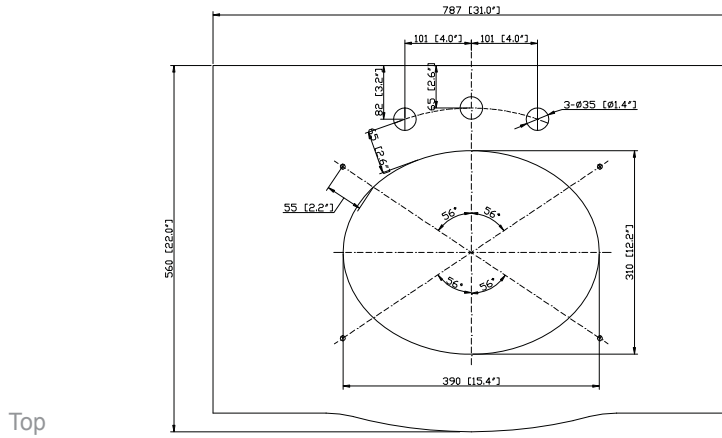

## Nominal Dimension

- 30W x 21.5D x 34H (inches)

**Features**

- Natural imperial brown granite
- Top cutout for single undermount sink
- Top pre-drilled for 8" widespread faucet
- 4" backsplash included

**Colors / Finishes**

Imperial Brown

**Nominal Dimension**

- 31W x 22D x 0.7H inches
- 787 x 560 x 18 mm

**Components**

Sink	CUM18WT	CUM18LN
Vanity	PROVENCE-V30-AC	

**Product Diagrams**

*Avanity*

CUM18LN / CUM18WT

**Features**

- Vitreous China
- Undermount application

**Colors / Finishes**

- WT - White
- LN - Linen

**Nominal Dimension**

- 18.1W x 15D x 7.9H inches
- 458 x 380 x 200 mm

**Components**

<b>Drain</b>	VC-DRAIN-CP	VC-DRAIN-BN					
<b>Vanity Top</b>	SUT25BK	SUT25CW	SUT25GB	SUT31BK	SUT31CW	SUT31GB	SUT37BK
	SUT37GB	SUT49BK	SUT49CW	SUT49GB	SUT37CW	SUT61BK	SUT61CW
	SUT61GB	SUT73BK	SUT73CW	SUT73GB			