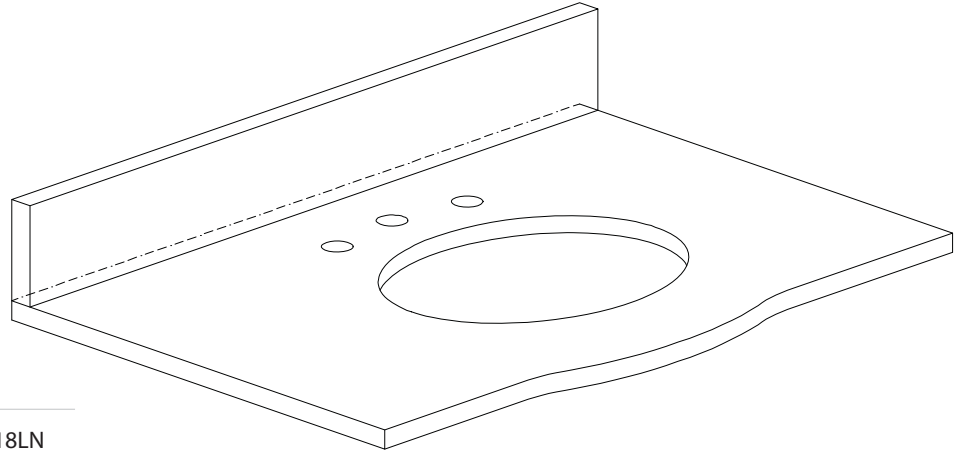

## Nominal Dimension

- 30W x 21.5D x 34H (inches)

**Features**

- Natural imperial brown granite
- Top cutout for single undermount sink
- Top pre-drilled for 8" widespread faucet
- 4" backsplash included

**Colors / Finishes**

Imperial Brown

**Nominal Dimension**

- 31W x 22D x 0.7H inches
- 787 x 560 x 18 mm

**Components**

Sink	CUM18WT	CUM18LN
Vanity	PROVENCE-V30-AC	

**Product Diagrams**

*Avanity*

CUM18LN / CUM18WT

**Features**

- Vitreous China
- Undermount application

**Colors / Finishes**

- WT - White
- LN - Linen

**Nominal Dimension**

- 18.1W x 15D x 7.9H inches
- 458 x 380 x 200 mm

**Components**

<b>Drain</b>	VC-DRAIN-CP	VC-DRAIN-BN					
<b>Vanity Top</b>	SUT25BK	SUT25CW	SUT25GB	SUT31BK	SUT31CW	SUT31GB	SUT37BK
	SUT37GB	SUT49BK	SUT49CW	SUT49GB	SUT37CW	SUT61BK	SUT61CW
	SUT61GB	SUT73BK	SUT73CW	SUT73GB			