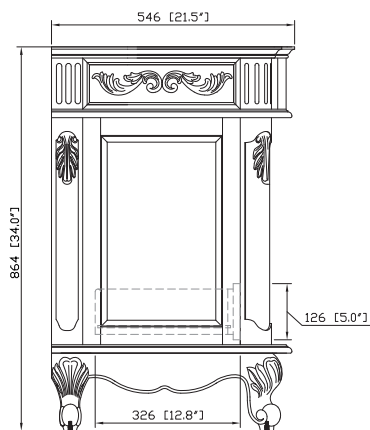

Avanity

PROVENCE-V30-AC

Features

- Solid poplar frame and cherry veneer MDF
- Handcrafted details
- 2 soft-close doors
- 1 interior drawer
- Antique brass finished hardware
- Adjustable height levelers
- Under counter application

Colors / Finishes

- Antique Cherry

Nominal Dimension

- 30W x 21.5D x 34H (inches)

Components

Mirror	PROVENCE-M24-AC	PROVENCE-M30-AC
Vanity Top	PROVENCE-SUT31BN	
Sink	CUM18WT	CUM18LN

Product Diagrams

Back

Side

Top

For customer support please call 626 404 7678 weekdays 9:00 to 6:00 PST