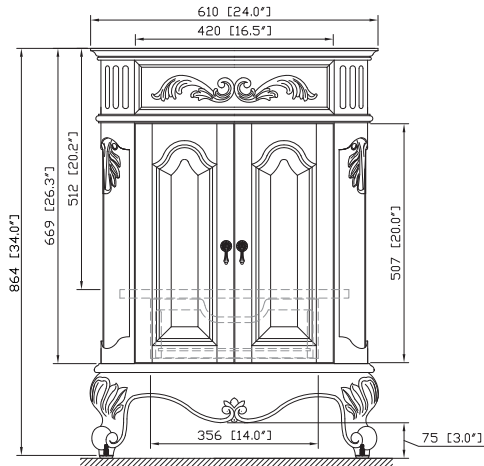

Product Diagrams

Front