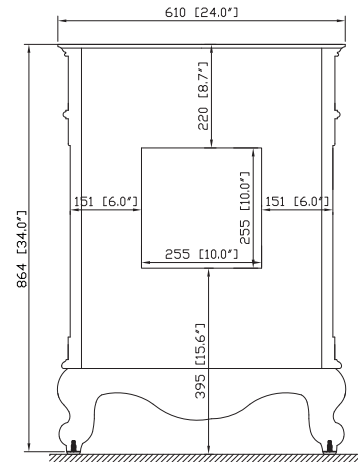

Avanity

PROVENCE-V24-AC

Features

- Solid poplar frame and cherry veneer MDF
- Handcrafted details
- 2 soft-close doors
- 1 interior drawer
- Antique brass finished hardware
- Adjustable height levelers
- Under counter application

Colors / Finishes

- Antique Cherry

Nominal Dimension

- 24W x 20D x 34H (inches)

Components

Mirror	PROVENCE-M24-AC
Vanity Top	PROVENCE-SUT25BN
Sink	CUM16WT

Product Diagrams

Front

Back

Side

Top

For customer support please call 626 404 7678 weekdays 9:00 to 6:00 PST