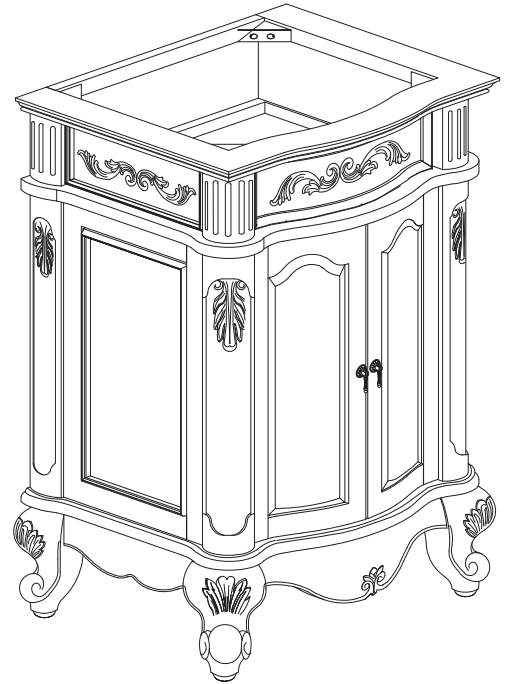

## Features

- Solid poplar frame and cherry veneer MDF
- Handcrafted details
- 2 soft-close doors
- 1 interior drawer
- Antique brass finished hardware
- Adjustable height levelers
- Under counter application

## Nominal Dimension

- 24W x 20D x 34H (inches)

## Components

Mirror	PROVENCE-M24-AC
Vanity Top	PROVENCE-SUT25BN
Sink	CUM16WT