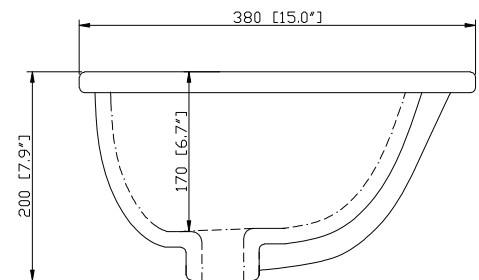

## Nominal Dimension

- 24W x 20D x 34H (inches)

## Product Diagrams

Front

Back

Side

Top

For customer support please call 626 404 7678 weekdays 9:00 to 6:00 PST

*Avanity*

CUM18LN / CUM18WT

**Features**

- Vitreous China
- Undermount application

**Colors / Finishes**

- WT - White
- LN - Linen

**Nominal Dimension**

- 18.1W x 15D x 7.9H inches
- 458 x 380 x 200 mm

**Components**

<b>Drain</b>	VC-DRAIN-CP	VC-DRAIN-BN					
<b>Vanity Top</b>	SUT25BK	SUT25CW	SUT25GB	SUT31BK	SUT31CW	SUT31GB	SUT37BK
	SUT37GB	SUT49BK	SUT49CW	SUT49GB	SUT37CW	SUT61BK	SUT61CW
	SUT61GB	SUT73BK	SUT73CW	SUT73GB			

**Product Diagrams**

Front

Side