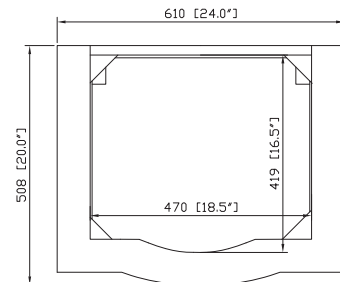

## Nominal Dimension

- 24W x 20D x 34H (inches)

## Product Diagrams

Front

Back

Side

Top

For customer support please call 626 404 7678 weekdays 9:00 to 6:00 PST

*Avanity*

CUM18LN / CUM18WT

**Features**

- Vitreous China
- Undermount application

**Colors / Finishes**

- WT - White
- LN - Linen

**Nominal Dimension**

- 18.1W x 15D x 7.9H inches
- 458 x 380 x 200 mm

**Components**

<b>Drain</b>	VC-DRAIN-CP	VC-DRAIN-BN					
<b>Vanity Top</b>	SUT25BK	SUT25CW	SUT25GB	SUT31BK	SUT31CW	SUT31GB	SUT37BK
	SUT37GB	SUT49BK	SUT49CW	SUT49GB	SUT37CW	SUT61BK	SUT61CW
	SUT61GB	SUT73BK	SUT73CW	SUT73GB			