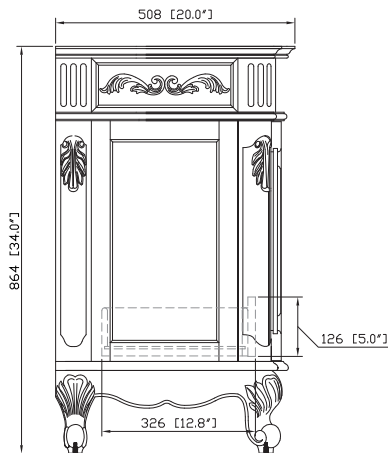

Avanity

PROVENCE-V24-AC

Features

- Solid poplar frame and cherry veneer MDF
- Handcrafted details
- 2 soft-close doors
- 1 interior drawer
- Antique brass finished hardware
- Adjustable height levelers
- Under counter application

Colors / Finishes

- Antique Cherry

Nominal Dimension

- 24W x 20D x 34H (inches)

Components

Mirror	PROVENCE-M24-AC
Vanity Top	PROVENCE-SUT25BN
Sink	CUM16WT

Product Diagrams

Front

Back

Side

Top

For customer support please call 626 404 7678 weekdays 9:00 to 6:00 PST