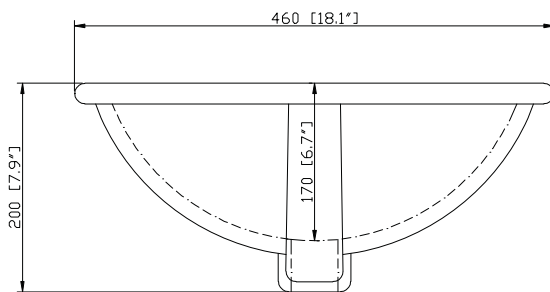

## Nominal Dimension

- 24W x 20D x 34H (inches)

## Product Diagrams

Front

Back

Side

Top

For customer support please call 626 404 7678 weekdays 9:00 to 6:00 PST

*Avanity*

CUM18LN / CUM18WT

**Features**

- Vitreous China
- Undermount application

**Colors / Finishes**

- WT - White
- LN - Linen

**Nominal Dimension**

- 18.1W x 15D x 7.9H inches
- 458 x 380 x 200 mm

**Components**

<b>Drain</b>	VC-DRAIN-CP	VC-DRAIN-BN					
<b>Vanity Top</b>	SUT25BK	SUT25CW	SUT25GB	SUT31BK	SUT31CW	SUT31GB	SUT37BK
	SUT37GB	SUT49BK	SUT49CW	SUT49GB	SUT37CW	SUT61BK	SUT61CW
	SUT61GB	SUT73BK	SUT73CW	SUT73GB			

**Product Diagrams**

Front

Side