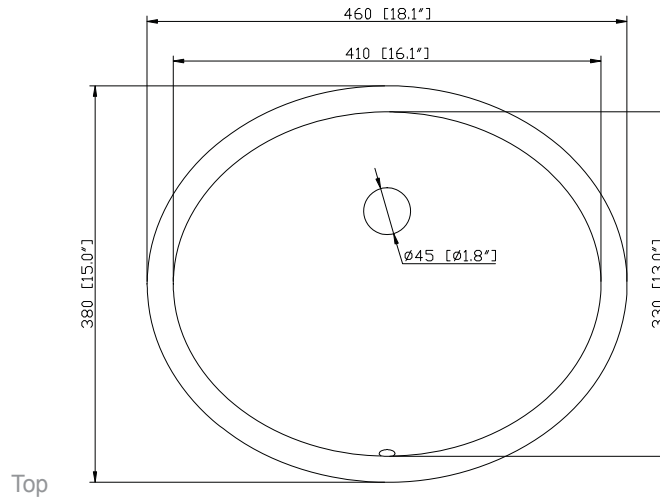

## Nominal Dimension

- 24W x 20D x 34H (inches)

## Product Diagrams

Front

Back

Side

Top

For customer support please call 626 404 7678 weekdays 9:00 to 6:00 PST

*Avanity*

CUM18LN / CUM18WT

**Features**

- Vitreous China
- Undermount application

**Colors / Finishes**

- WT - White
- LN - Linen

**Nominal Dimension**

- 18.1W x 15D x 7.9H inches
- 458 x 380 x 200 mm

**Components**

<b>Drain</b>	VC-DRAIN-CP	VC-DRAIN-BN					
<b>Vanity Top</b>	SUT25BK	SUT25CW	SUT25GB	SUT31BK	SUT31CW	SUT31GB	SUT37BK
	SUT37GB	SUT49BK	SUT49CW	SUT49GB	SUT37CW	SUT61BK	SUT61CW
	SUT61GB	SUT73BK	SUT73CW	SUT73GB			

**Product Diagrams**

Front

Side