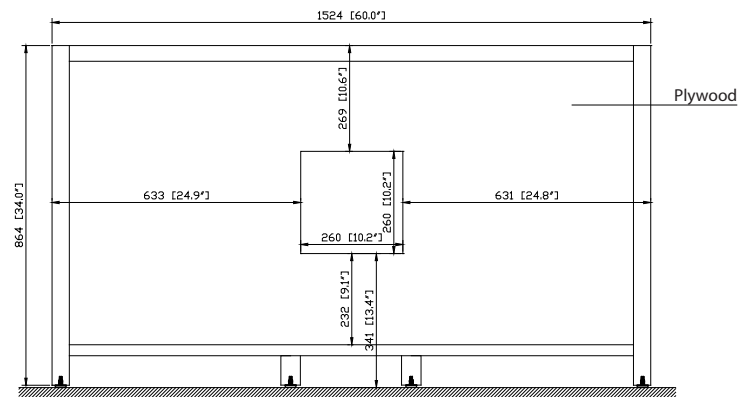

Avanity

MODERO-V60-CG-A
MODERO-V60-ES-A
MODERO-V60-WT-A

Features

- Solid poplar wood frame, Birch veneer plywood
- 2 soft-close doors
- 7 soft-close drawers
- Brushed nickel finished hardware
- Vanity accomodates dual undermount sinks
- Adjustable height levelers

Colors / Finishes

- Chilled Gray
- Espresso
- White

Nominal Dimension

- 60W x 21D x 34H inches

Components

Mirror	MODERO-CG	MODERO-ES	MODERO-WT
Vanity Top	SUT61BK-1	SUT61CW-1	SUT61GB-1
	SUT61BK-1R	SUT61CW-1R	SUT61GB-1R
Sink	CUM18WT	CUM18LN	CUM20WT-R
Linen Tower	MODERO-LT24-CG	MODERO-LT24-ES	MODERO-LT24-WT

Product Diagrams

Back

Side

Top

For customer support please call 866 522 5578 weekdays 9:00 to 6:00 PST