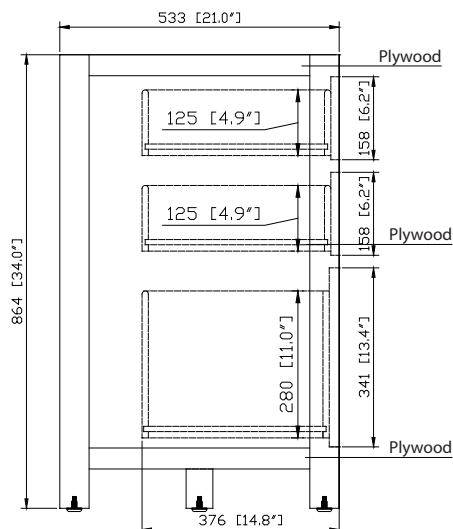

Avanity

MODERO-V60-CG-A
MODERO-V60-ES-A
MODERO-V60-WT-A

Features

- Solid poplar wood frame, Birch veneer plywood
- 2 soft-close doors
- 7 soft-close drawers
- Brushed nickel finished hardware
- Vanity accomodates dual undermount sinks
- Adjustable height levelers

Colors / Finishes

- Chilled Gray
- Espresso
- White

Nominal Dimension

- 60W x 21D x 34H inches

Components

Mirror	MODERO-CG	MODERO-ES	MODERO-WT
Vanity Top	SUT61BK-1	SUT61CW-1	SUT61GB-1
	SUT61BK-1R	SUT61CW-1R	SUT61GB-1R
Sink	CUM18WT	CUM18LN	CUM20WT-R
Linen Tower	MODERO-LT24-CG	MODERO-LT24-ES	MODERO-LT24-WT

Product Diagrams

Side

Top

For customer support please call 866 522 5578 weekdays 9:00 to 6:00 PST