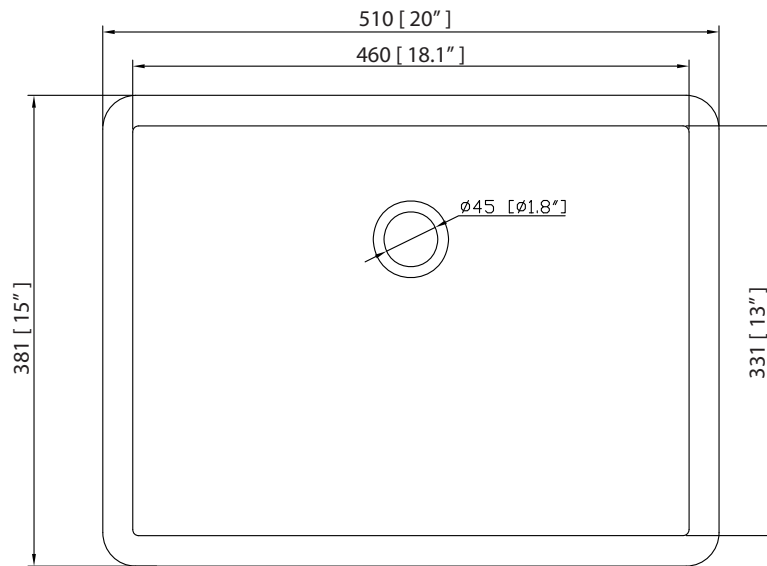

- Single 20" rectangular sink cutout
- 8" widespread faucet holes
- 4" backsplash included
- Sink clips included

Colors / Finishes

- BK - Natural Black Granite
- CW - Natural Carrera White marble
- GB - Natural Galala Beige marble

Nominal Dimension

- 61W x 22D x 1H inches
- 1549 x 560 x 25 mm

Components

Sink	CUM20WT-R
Vanity	MODERO-V60-A

Product Diagrams

Top

Side

Avanity

CUM20WT-R

Features

- Vitreous China
- Undermount application

Components

Drain	VC-DRAIN-CP	VC-DRAIN-BN
-------	-------------	-------------

Colors / Finishes

- White

Nominal Dimension

- 20W x 15D x 7.7H inches
- 510 x 381 x 196mm

Product Diagrams

Top

Front

Side