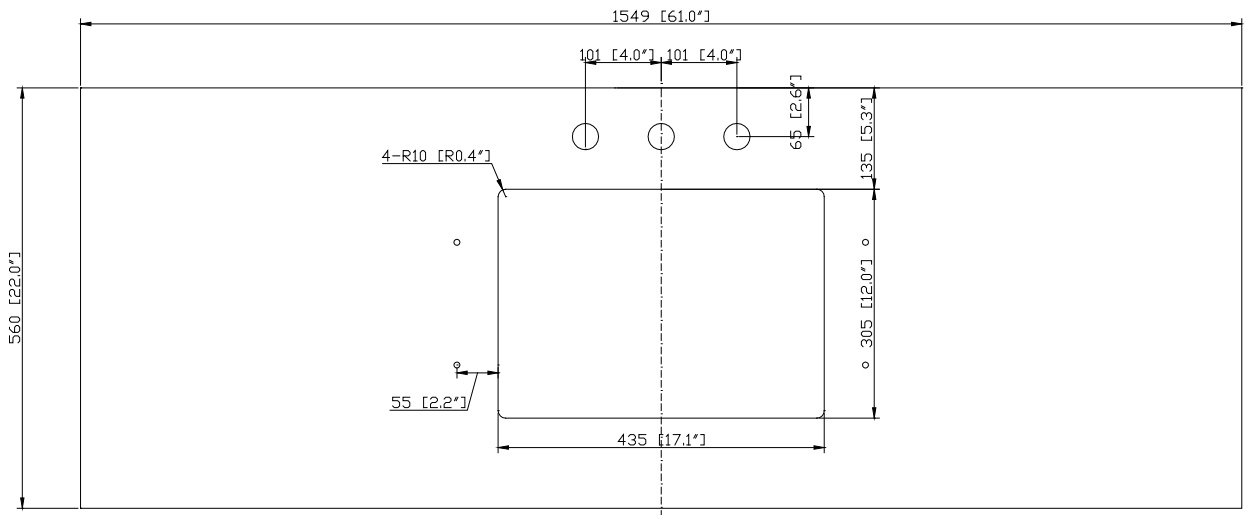

- Single 20" rectangular sink cutout
- 8" widespread faucet holes
- 4" backsplash included
- Sink clips included

Colors / Finishes

- BK - Natural Black Granite
- CW - Natural Carrera White marble
- GB - Natural Galala Beige marble

Nominal Dimension

- 61W x 22D x 1H inches
- 1549 x 560 x 25 mm

Components

Sink	CUM20WT-R
Vanity	MODERO-V60-A

Product Diagrams

Top

Side

Avanity

CUM20WT-R

Features

- Vitreous China
- Undermount application

Components

Drain	VC-DRAIN-CP	VC-DRAIN-BN
-------	-------------	-------------

Colors / Finishes

- White

Nominal Dimension

- 20W x 15D x 7.7H inches
- 510 x 381 x 196mm

Product Diagrams

Top

Front

Side