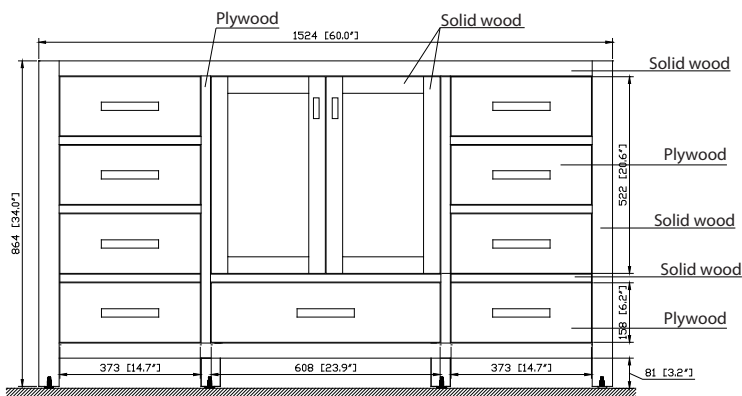

Product Diagrams

Front