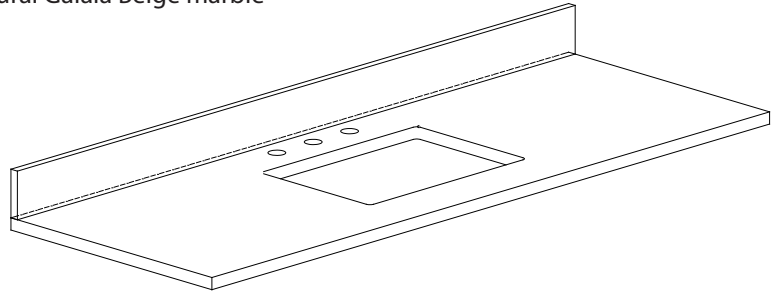

- Single 20" rectangular sink cutout
- 8" widespread faucet holes
- 4" backsplash included
- Sink clips included

Colors / Finishes

- BK - Natural Black Granite
- CW - Natural Carrera White marble
- GB - Natural Galala Beige marble

Nominal Dimension

- 61W x 22D x 1H inches
- 1549 x 560 x 25 mm

Components

Sink	CUM20WT-R
Vanity	MODERO-V60-A

Product Diagrams

Top

Side

Avanity

- 20W x 15D x 7.7H inches
- 510 x 381 x 196mm

Product Diagrams

Top

Front

Side