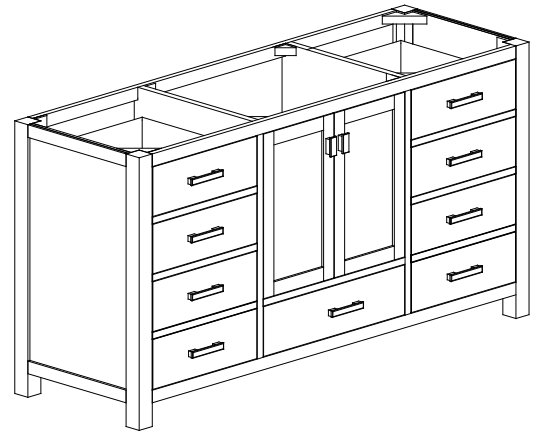

Avanity

MODERO-V60-CG-A
 MODERO-V60-ES-A
 MODERO-V60-WT-A

Features

- Solid poplar wood frame, Birch veneer plywood
- 2 soft-close doors
- 7 soft-close drawers
- Brushed nickel finished hardware
- Vanity accomodates dual undermount sinks
- Adjustable height levelers

Colors / Finishes

- Chilled Gray
- Espresso
- White

Nominal Dimension

- 60W x 21D x 34H inches

Components

Mirror	MODERO-CG	MODERO-ES	MODERO-WT
Vanity Top	SUT61BK-1	SUT61CW-1	SUT61GB-1
	SUT61BK-1R	SUT61CW-1R	SUT61GB-1R
Sink	CUM18WT	CUM18LN	CUM20WT-R
Linen Tower	MODERO-LT24-CG	MODERO-LT24-ES	MODERO-LT24-WT

Nominal Dimension

- 61W x 22D x 1H inches
- 1549 x 560 x 25 mm

Components

Sink	CUM20WT-R
Vanity	MODERO-V60-A

Product Diagrams

Top

Side

Avanity

- 20W x 15D x 7.7H inches
- 510 x 381 x 196mm

Product Diagrams

Top

Front

Side