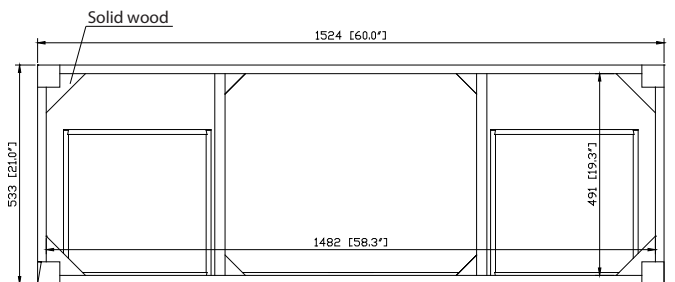

Top

For customer support please call 866 522 5578 weekdays 9:00 to 6:00 PST