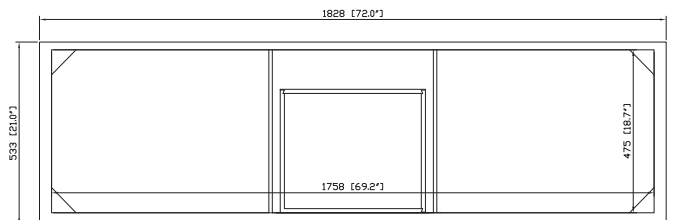

## Nominal Dimension

- 72W x 21D x 34H (inches)

## Product Diagrams

Front

Back

Side

Top

## Nominal Dimension

- 73W x 22D x 1H inches
- 1854 x 560 x 25 mm

### Nominal Dimension

- 18.1W x 15D x 7.9H inches
- 458 x 380 x 200 mm