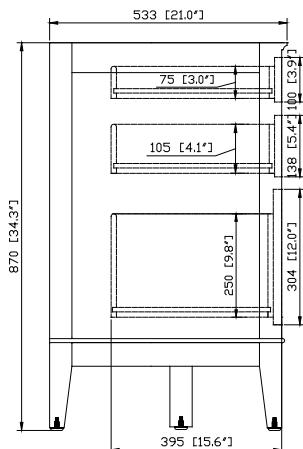

## Nominal Dimension

- 72W x 21D x 34H (inches)

## Product Diagrams

Front

Back

Side

Top

## Nominal Dimension

- 73W x 22D x 1H inches
- 1854 x 560 x 25 mm

### Nominal Dimension

- 18.1W x 15D x 7.9H inches
- 458 x 380 x 200 mm