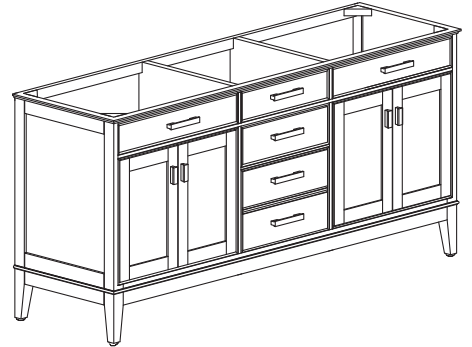

## Features

- Solid poplar frame and birch veneer plywood
- 4 soft-close doors
- 3 soft-close drawers
- 2 interior shelves
- Brushed nickel finished hardware (LE)
- Old bronze finished hardware (TO & WT)
- Vanity accommodates dual undermount sinks
- Adjustable height levelers

## Nominal Dimension

- 72W x 21D x 34H (inches)

## Nominal Dimension

- 73W x 22D x 1H inches
- 1854 x 560 x 25 mm

### Nominal Dimension

- 18.1W x 15D x 7.9H inches
- 458 x 380 x 200 mm