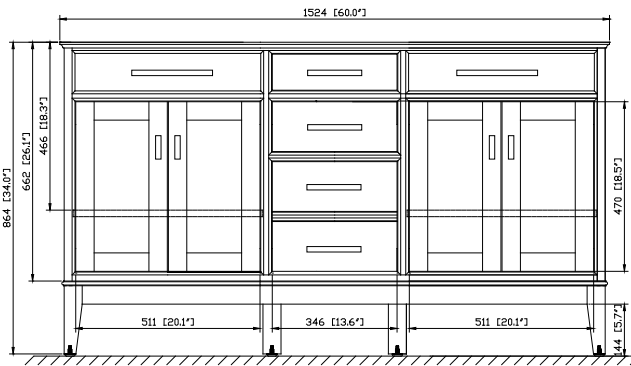

Product Diagrams

Front