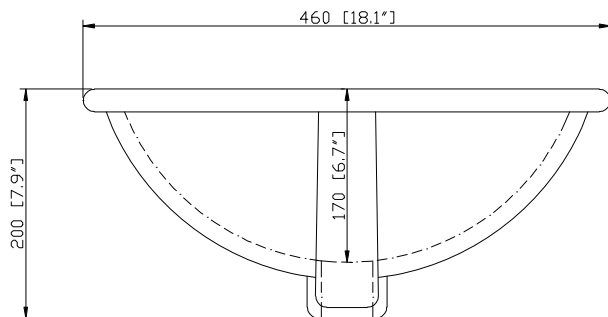

Product Diagrams

Front