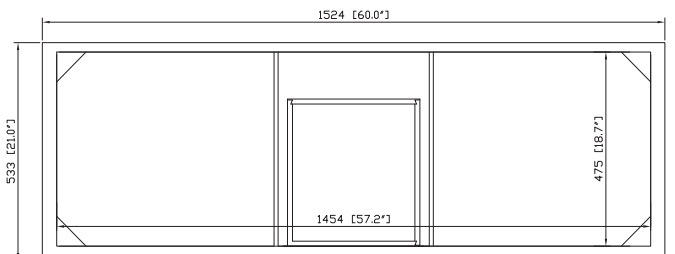

## Nominal Dimension

- 60W x 21D x 34H (inches)

## Product Diagrams

Front

Back

Side

Top

CUM18LN / CUM18WT

### Nominal Dimension

- 18.1W x 15D x 7.9H inches
- 458 x 380 x 200 mm