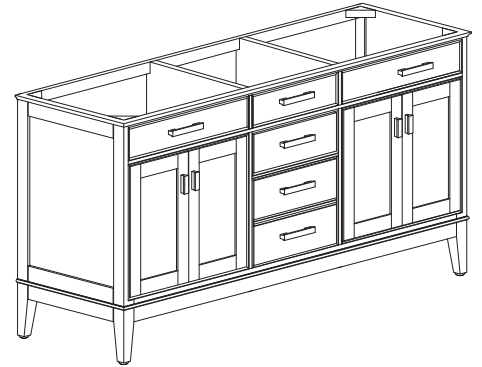

## Features

- Solid poplar frame and birch veneer plywood
- 4 soft-close doors
- 3 soft-close drawers
- 2 interior shelves
- Brushed nickel finished hardware (LE)
- Old bronze finished hardware (TO & WT)
- Vanity accommodates dual undermount sinks
- Adjustable height levelers

## Nominal Dimension

- 60W x 21D x 34H (inches)

### Nominal Dimension

- 18.1W x 15D x 7.9H inches
- 458 x 380 x 200 mm