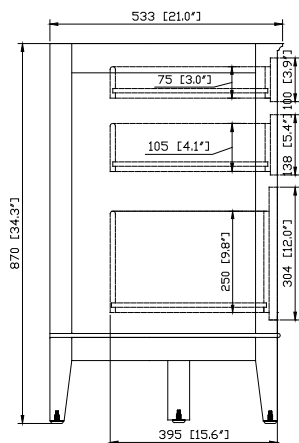

## Nominal Dimension

- 60W x 21D x 34H (inches)

## Related Items

Mirror	MADISON-TO	MADISON-LE	MADISON-WT
Vanity Top	SUT61BK	SUT61CW	SUT61GB
Sink	CUM18WT	CUM18LN	
Linen Tower	MADISON-LT24-TO	MADISON-LT24-LE	MADISON-LT24-WT

## Product Diagrams

Front

Back

Side

Top

CUM18LN / CUM18WT

### Nominal Dimension

- 18.1W x 15D x 7.9H inches
- 458 x 380 x 200 mm