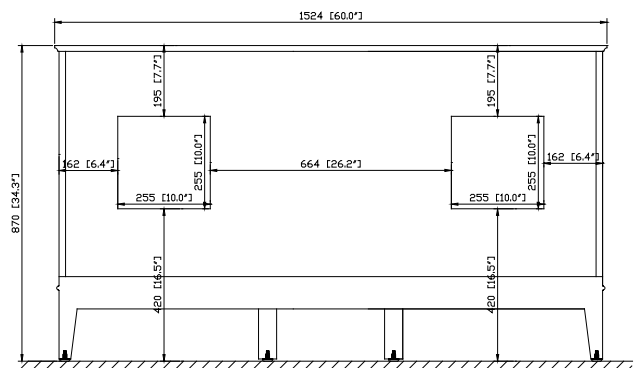

Avanity

MADISON-V60-TO
MADISON-V60-LE
MADISON-V60-WT

Features

- Solid poplar frame and birch veneer plywood
- 4 soft-close doors
- 3 soft-close drawers
- 2 interior shelves
- Brushed nickel finished hardware (LE)
- Old bronze finished hardware (TO & WT)
- Vanity accommodates dual undermount sinks
- Adjustable height levelers

Colors / Finishes

- Tobacco
- Light Espresso
- White

Nominal Dimension

- 60W x 21D x 34H (inches)

Related Items

Mirror	MADISON-TO	MADISON-LE	MADISON-WT
Vanity Top	SUT61BK	SUT61CW	SUT61GB
Sink	CUM18WT	CUM18LN	
Linen Tower	MADISON-LT24-TO	MADISON-LT24-LE	MADISON-LT24-WT

Product Diagrams

Front

Back

Side

Top