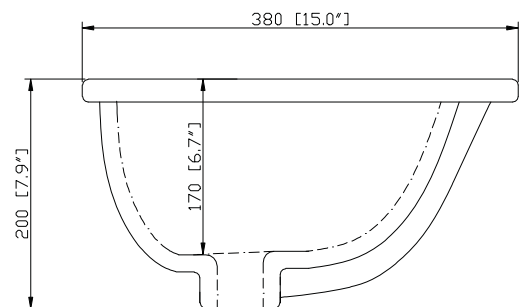

Nominal Dimension

- 37W x 22D x 1H inches
- 940 x 560 x 25 mm

Colors / Finishes

- BK - Natural Black Granite
- CW - Natural Carrera White marble
- GB - Natural Galala Beige marble

Components

Sink	CUM18WT	CUM18LN	
Vanity	KELLY-V36	LEXINGTON-V36	LOFT-V36
	MADISON-V36	MODERO-V36	TRIBECA-V36

Product Diagrams

Avanity

CUM18LN / CUM18WT

Features

- Vitreous China
- Undermount application

Colors / Finishes

- LN - Linen
- WT - White

Nominal Dimension

- 18.1W x 15D x 7.9H inches
- 458 x 380 x 200 mm

Components

Drain	VC-DRAIN-CP	VC-DRAIN-BN					
Vanity Top	SUT25BK	SUT25CW	SUT25GB	SUT31BK	SUT31CW	SUT31GB	SUT37BK
	SUT37GB	SUT37CW	SUT49CW	SUT49GB	SUT49BK	SUT61BK	SUT61CW
	SUT61GB	SUT73BK	SUT73CW	SUT73GB			

Product Diagrams

Front

Side