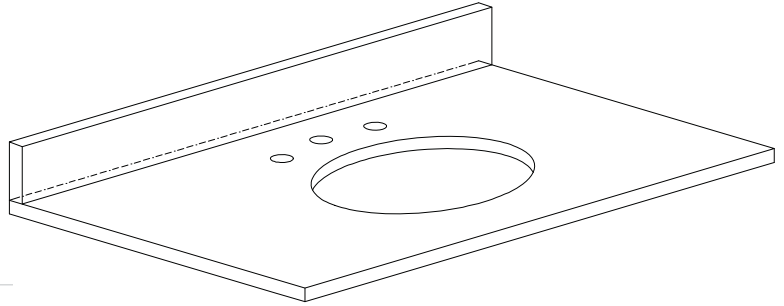

Colors / Finishes

- Tobacco
- Light Espresso
- White

Nominal Dimension

- 36W x 21D x 34H (inches)

Related Items

Mirror	MADISON-TO	MADISON-LE	MADISON-WT
Vanity Top	SUT37BK	SUT37CW	SUT37GB
Sink	CUM18WT	CUM18LN	
Linen Tower	MADISON-LT24-TO	MADISON-LT24-LE	MADISON-LT24-WT

Product Diagrams

For customer support please call 866 522 5578 weekdays 9:00 to 6:00 PST

SUT37BK / SUT37CW / SUT37GB

Features

- Single 18" oval undermount sink cutout
- 8" widespread faucet holes
- 4" backsplash included
- Sink clips included

Nominal Dimension

- 37W x 22D x 1H inches
- 940 x 560 x 25 mm

Colors / Finishes

- BK - Natural Black Granite
- CW - Natural Carrera White marble
- GB - Natural Galala Beige marble

Components

Sink	CUM18WT	CUM18LN	
Vanity	KELLY-V36	LEXINGTON-V36	LOFT-V36
	MADISON-V36	MODERO-V36	TRIBECA-V36

- 18.1W x 15D x 7.9H inches
- 458 x 380 x 200 mm

Components

Drain	VC-DRAIN-CP	VC-DRAIN-BN					
Vanity Top	SUT25BK	SUT25CW	SUT25GB	SUT31BK	SUT31CW	SUT31GB	SUT37BK
	SUT37GB	SUT37CW	SUT49CW	SUT49GB	SUT49BK	SUT61BK	SUT61CW
	SUT61GB	SUT73BK	SUT73CW	SUT73GB			