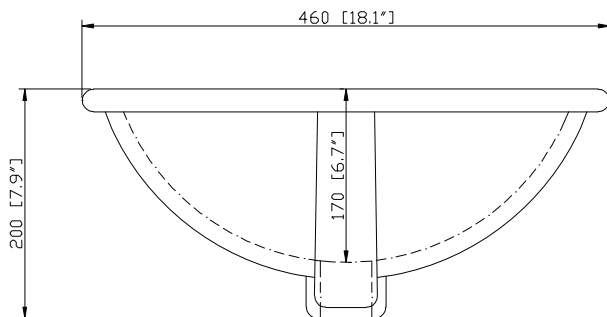

Product Diagrams

Front