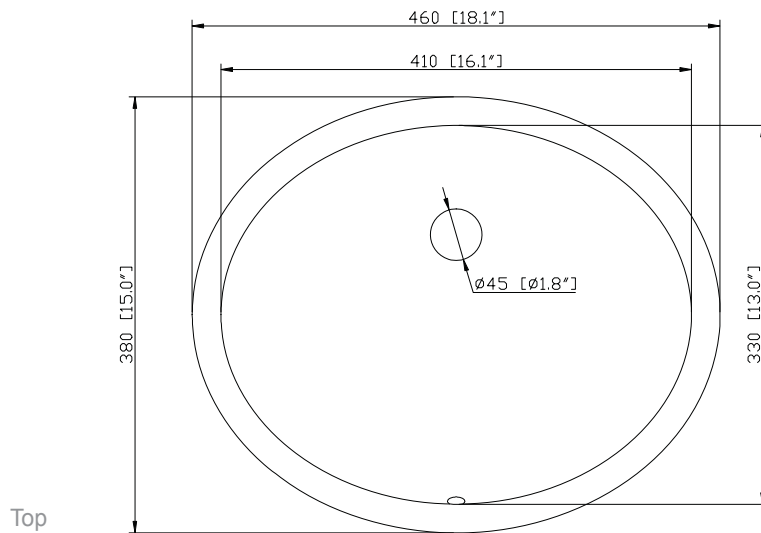

Product Diagrams

Front