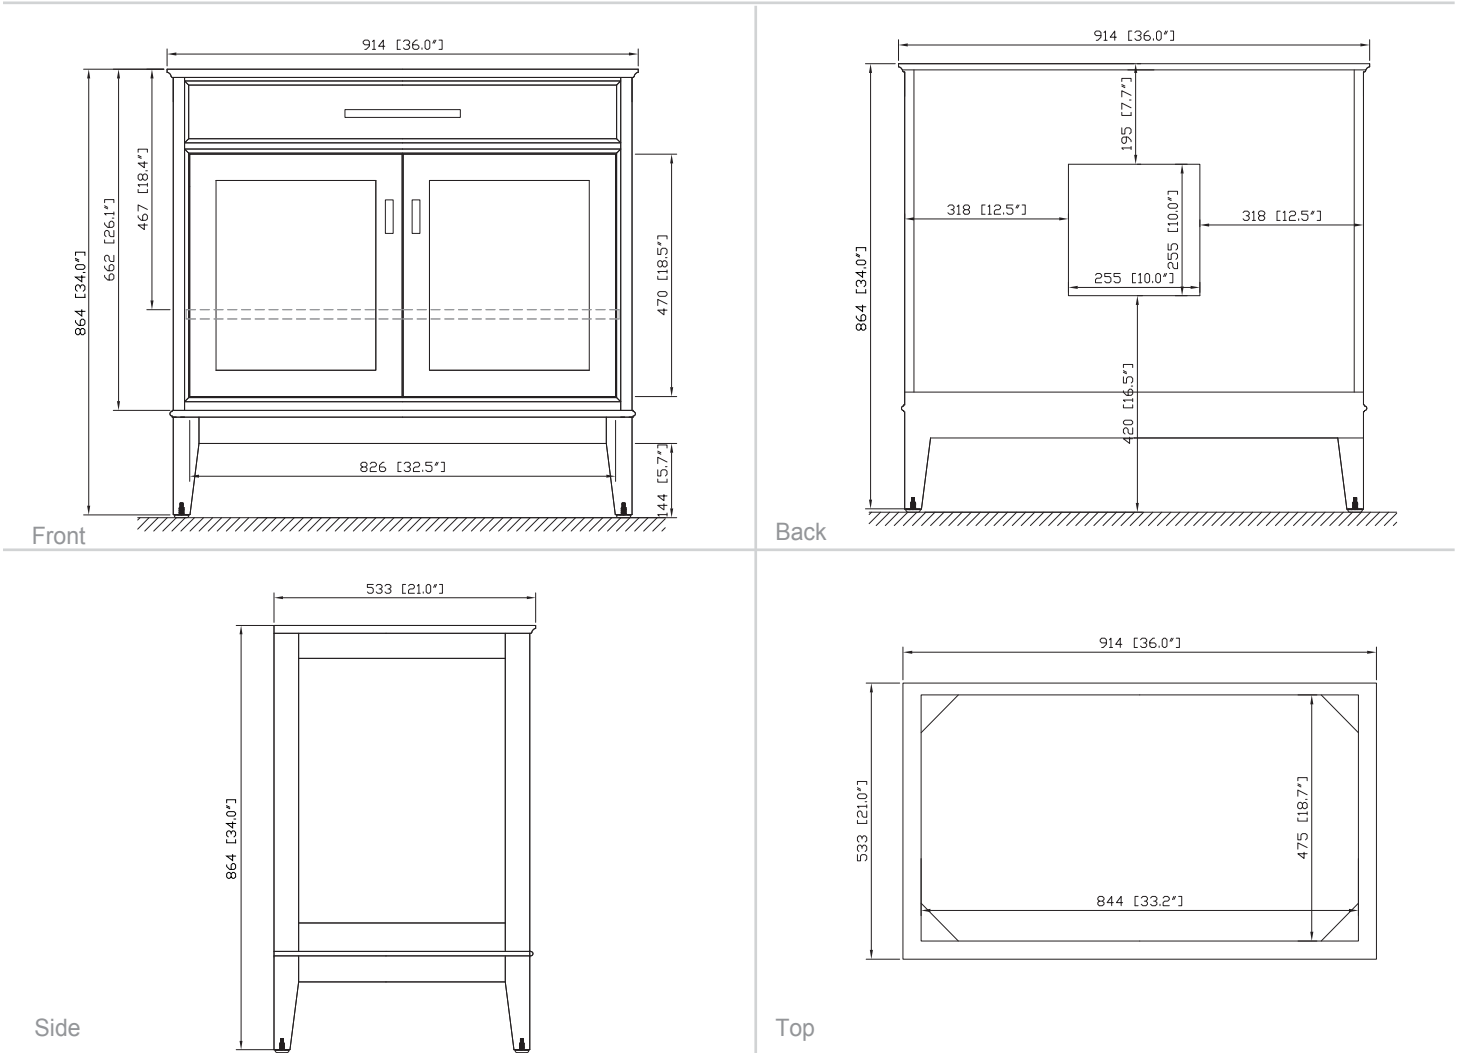

Avanity

MADISON-V36-TO
MADISON-V36-LE
MADISON-V36-WT

Features

- Solid poplar frame and birch veneer plywood
- 2 soft-close doors
- 1 interior shelf
- Brushed nickel finished hardware (LE)
- Old bronze finished hardware (TO & WT)
- Adjustable height levelers

Colors / Finishes

- Tobacco
- Light Espresso
- White

Nominal Dimension

- 36W x 21D x 34H (inches)

Related Items

Mirror	MADISON-TO	MADISON-LE	MADISON-WT
Vanity Top	SUT37BK	SUT37CW	SUT37GB
Sink	CUM18WT	CUM18LN	
Linen Tower	MADISON-LT24-TO	MADISON-LT24-LE	MADISON-LT24-WT

Product Diagrams

For customer support please call 866 522 5578 weekdays 9:00 to 6:00 PST

SUT37BK / SUT37CW / SUT37GB

Features

- Single 18" oval undermount sink cutout
- 8" widespread faucet holes
- 4" backsplash included
- Sink clips included

Nominal Dimension

- 37W x 22D x 1H inches
- 940 x 560 x 25 mm

Colors / Finishes

- BK - Natural Black Granite
- CW - Natural Carrera White marble
- GB - Natural Galala Beige marble

Components

Sink	CUM18WT	CUM18LN	
Vanity	KELLY-V36	LEXINGTON-V36	LOFT-V36
	MADISON-V36	MODERO-V36	TRIBECA-V36