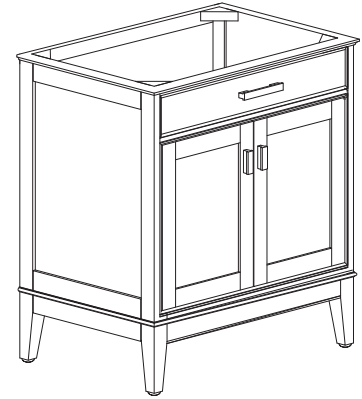

Avanity

MADISON-V36-TO
MADISON-V36-LE
MADISON-V36-WT

Features

- Solid poplar frame and birch veneer plywood
- 2 soft-close doors
- 1 interior shelf
- Brushed nickel finished hardware (LE)
- Old bronze finished hardware (TO & WT)
- Adjustable height levelers

Colors / Finishes

- Tobacco
- Light Espresso
- White

Nominal Dimension

- 36W x 21D x 34H (inches)

Related Items

Mirror	MADISON-TO	MADISON-LE	MADISON-WT
Vanity Top	SUT37BK	SUT37CW	SUT37GB
Sink	CUM18WT	CUM18LN	
Linen Tower	MADISON-LT24-TO	MADISON-LT24-LE	MADISON-LT24-WT

Product Diagrams

For customer support please call 866 522 5578 weekdays 9:00 to 6:00 PST

SUT37BK / SUT37CW / SUT37GB

Features

- Single 18" oval undermount sink cutout
- 8" widespread faucet holes
- 4" backsplash included
- Sink clips included

Nominal Dimension

- 37W x 22D x 1H inches
- 940 x 560 x 25 mm

Colors / Finishes

- BK - Natural Black Granite
- CW - Natural Carrera White marble
- GB - Natural Galala Beige marble

Components

Sink	CUM18WT	CUM18LN	
Vanity	KELLY-V36	LEXINGTON-V36	LOFT-V36
	MADISON-V36	MODERO-V36	TRIBECA-V36