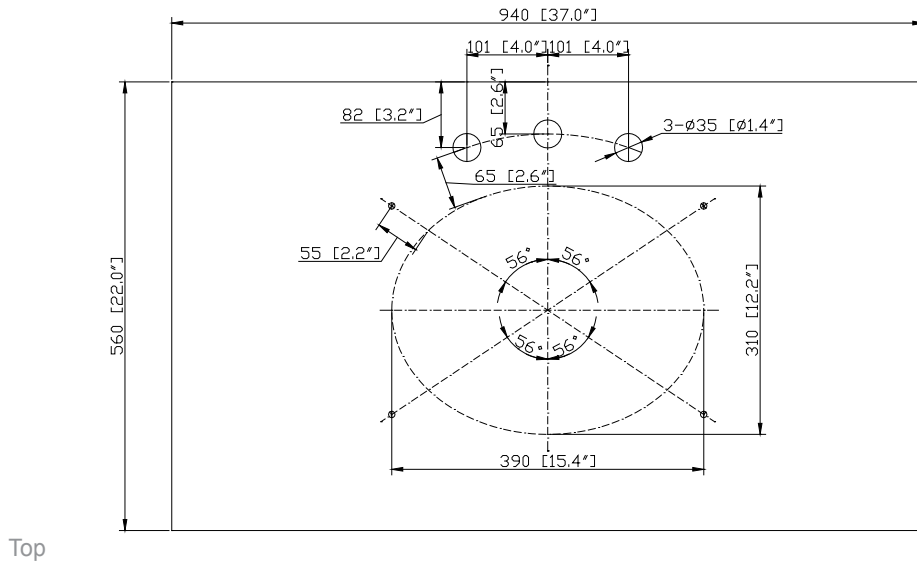

Colors / Finishes

- Tobacco
- Light Espresso
- White

Nominal Dimension

- 36W x 21D x 34H (inches)

Related Items

Mirror	MADISON-TO	MADISON-LE	MADISON-WT
Vanity Top	SUT37BK	SUT37CW	SUT37GB
Sink	CUM18WT	CUM18LN	
Linen Tower	MADISON-LT24-TO	MADISON-LT24-LE	MADISON-LT24-WT

Nominal Dimension

- 37W x 22D x 1H inches
- 940 x 560 x 25 mm

Colors / Finishes

- BK - Natural Black Granite
- CW - Natural Carrera White marble
- GB - Natural Galala Beige marble

Components

Sink	CUM18WT	CUM18LN	
Vanity	KELLY-V36	LEXINGTON-V36	LOFT-V36
	MADISON-V36	MODERO-V36	TRIBECA-V36

Product Diagrams

Avanity

CUM18LN / CUM18WT

Features

- Vitreous China
- Undermount application

Colors / Finishes

- LN - Linen
- WT - White

Nominal Dimension

- 18.1W x 15D x 7.9H inches
- 458 x 380 x 200 mm

Components

Drain	VC-DRAIN-CP	VC-DRAIN-BN					
Vanity Top	SUT25BK	SUT25CW	SUT25GB	SUT31BK	SUT31CW	SUT31GB	SUT37BK
	SUT37GB	SUT37CW	SUT49CW	SUT49GB	SUT49BK	SUT61BK	SUT61CW
	SUT61GB	SUT73BK	SUT73CW	SUT73GB			