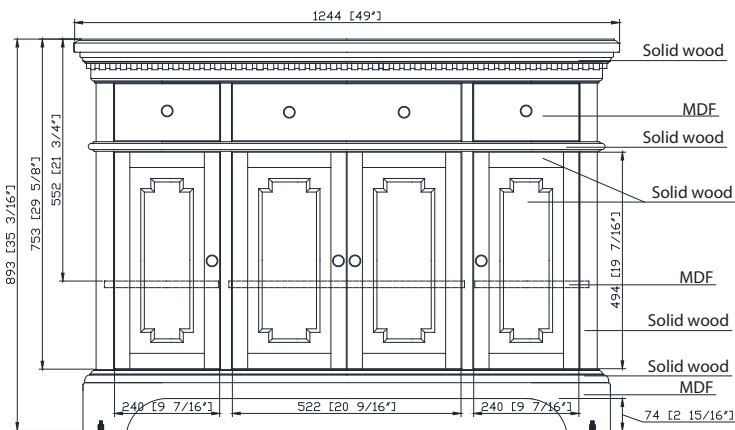

Product Diagrams

Front