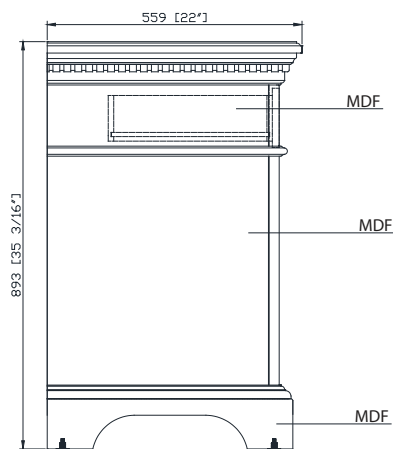

### Features

- Solid poplar wood frame
- Birch veneer plywood and MDF
- 4 soft-close doors
- 2 soft-close drawers
- 3 interior shelves
- Antique brass finish hardware
- Carrera white marble top with backsplash
- Ellipse undermount sink
- Adjustable height levelers

### Nominal Dimension

- 49W x 22 D x 35 3/16H inches

### Related Item(s)

Mirror	HASTINGS-M28
Linen Tower	HASTINGS-LT22

### Product Diagrams

Front

Back

Side

Top