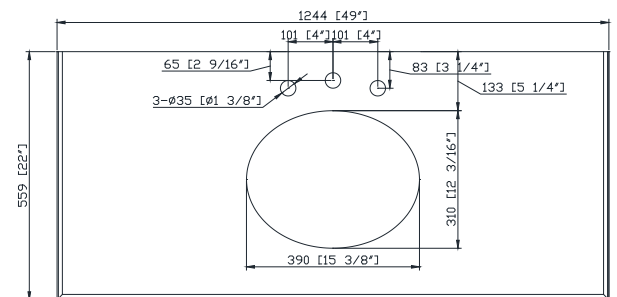

### Nominal Dimension

- 49W x 22 D x 35 3/16H inches

### Product Diagrams

Front

Back

Side

Top