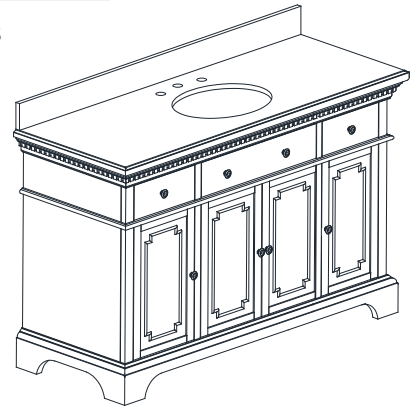

Features

- Solid poplar wood frame
- Birch veneer plywood and MDF
- 4 soft-close doors
- 2 soft-close drawers
- 3 interior shelves
- Antique brass finish hardware
- Carrera white marble top with backsplash
- Ellipse undermount sink
- Adjustable height levelers

Colors / Finishes

- French White
- French Gray

Nominal Dimension

- 49W x 22 D x 35 3/16H inches

Related Item(s)

Mirror	HASTINGS-M28
Linen Tower	HASTINGS-LT22