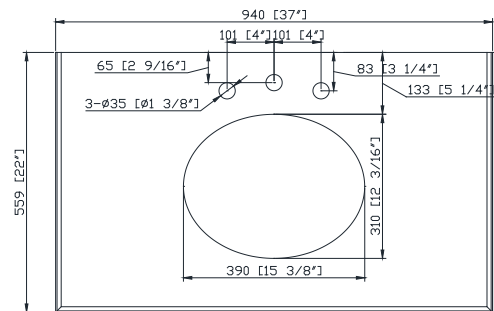

Colors / Finishes

- French White
- French Gray

Nominal Dimension

- 37W x 22D x 35 3/16H inches

Related Item(s)

Mirror	HASTINGS-M28
Linen Tower	HASTINGS-LT22

Product Diagrams

Front

Back

Side

Top