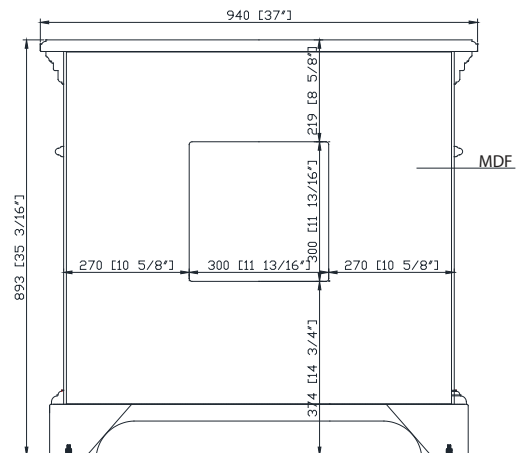

Colors / Finishes

- French White
- French Gray

Nominal Dimension

- 37W x 22D x 35 3/16H inches

Related Item(s)

Mirror	HASTINGS-M28
Linen Tower	HASTINGS-LT22

Product Diagrams

Front

Back

Side

Top