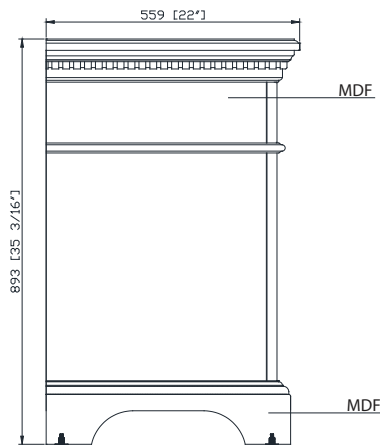

Features

- Solid poplar wood frame
- Birch veneer plywood and MDF
- 2 soft-close doors
- 1 interior shelves
- Antique brass finish hardware
- Carrera white marble top with backsplash
- Ellipse undermount sink
- Adjustable height levelers

Colors / Finishes

- French White
- French Gray

Nominal Dimension

- 37W x 22D x 35 3/16H inches

Related Item(s)

Mirror	HASTINGS-M28
Linen Tower	HASTINGS-LT22

Product Diagrams

Front

Back

Side

Top