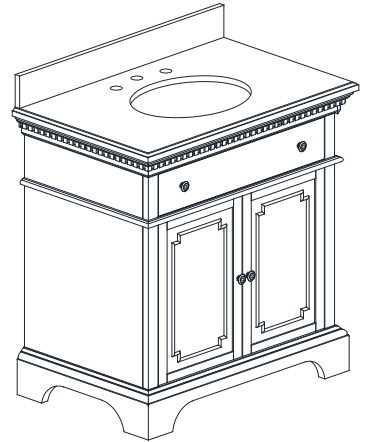

Features

- Solid poplar wood frame
- Birch veneer plywood and MDF
- 2 soft-close doors
- 1 interior shelves
- Antique brass finish hardware
- Carrera white marble top with backsplash
- Ellipse undermount sink
- Adjustable height levelers

Colors / Finishes

- French White
- French Gray

Nominal Dimension

- 37W x 22D x 35 3/16H inches

Related Item(s)

Mirror	HASTINGS-M28
Linen Tower	HASTINGS-LT22

Product Diagrams

Front

Back

Side

Top