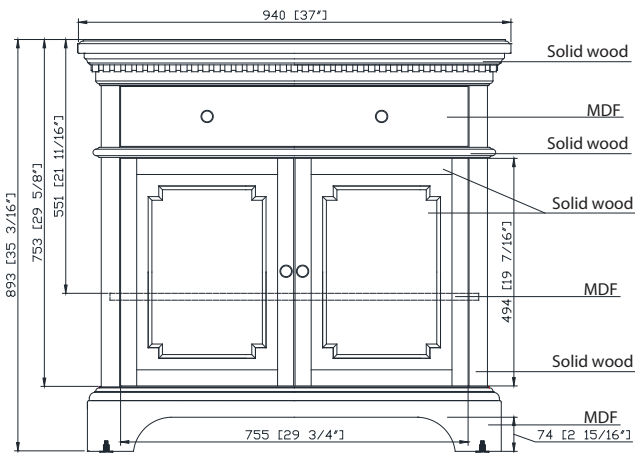

Features

- Solid poplar wood frame
- Birch veneer plywood and MDF
- 2 soft-close doors
- 1 interior shelves
- Antique brass finish hardware
- Carrera white marble top with backsplash
- Ellipse undermount sink
- Adjustable height levelers

Colors / Finishes

- French White
- French Gray

Nominal Dimension

- 37W x 22D x 35 3/16H inches

Related Item(s)

Mirror	HASTINGS-M28
Linen Tower	HASTINGS-LT22

Product Diagrams

Front

Back

Side

Top