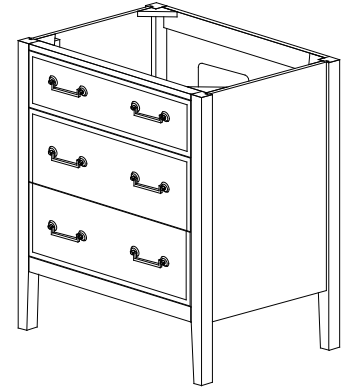

Avanity

DELANO-V30-TG
DELANO-V30-WT

Features

- Solid poplar frame and birch veneer plywood
- 1 flip down drawer
- 2 soft-close drawers
- Black bronze finish hardware
- Adjustable height levelers

Colors / Finishes

- Taupe Glaze
- White

Nominal Dimension

- 30W x 21.5D x 33.9H (inches)

Related Items

Mirror	14000-M24-TG	14000-M28-TG	
	14000-M24-WT	14000-M28-WT	
	14000-MC24-TG	14000-MC28-TG	
	14000-MC24-WT	14000-MC28-WT	
Vanity Top	SUT31BK-R	SUT31CW-R	SUT31GB-R
	SUT31BK	SUT31CW	SUT31GB
Sink	CUM20WT-R	CUM18WTX	CUM18LN

Product Diagrams

Front

Back

Side

Top

SUT31BK-R / SUT31CW -R / SUT31GB-R

Features

- Single 20" rectangular sink cutout
- 8" widespread faucet holes
- 4" backsplash included
- Sink clips included

Specifications

- 31W x 22D x 1H inches
- 787 x 560 x 25 mm

Components

Sink	CUM20WT-R		
Vanity	BROOKS-V30	BRENTWOOD-V31	KELLY-V30
	LOFT-V30	MODERO-V30	MILANO-V30
	TROPICA-V30	WESTWOOD-V30	

Material Options