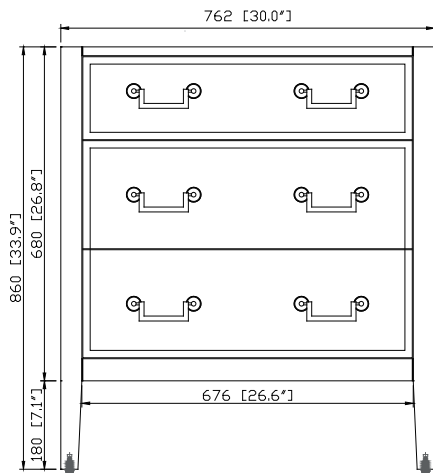

- Taupe Glaze
- White

Nominal Dimension

- 30W x 21.5D x 33.9H (inches)

Related Items

Mirror	14000-M24-TG	14000-M28-TG	
	14000-M24-WT	14000-M28-WT	
	14000-MC24-TG	14000-MC28-TG	
	14000-MC24-WT	14000-MC28-WT	
Vanity Top	SUT31BK-R	SUT31CW-R	SUT31GB-R
	SUT31BK	SUT31CW	SUT31GB
Sink	CUM20WT-R	CUM18WTX	CUM18LN

Product Diagrams

Front

Back

Side

Top

SUT31BK-R / SUT31CW -R / SUT31GB-R

Features

- Single 20" rectangular sink cutout
- 8" widespread faucet holes
- 4" backsplash included
- Sink clips included

Specifications

- 31W x 22D x 1H inches
- 787 x 560 x 25 mm

Components

Sink	CUM20WT-R		
Vanity	BROOKS-V30	BRENTWOOD-V31	KELLY-V30
	LOFT-V30	MODERO-V30	MILANO-V30
	TROPICA-V30	WESTWOOD-V30	

Material Options

Drain	VC-DRAIN-CP	VC-DRAIN-BN
-------	-------------	-------------

Colors / Finishes

- White

Nominal Dimension

- 20W x 15D x 7.7H inches
- 510 x 381 x 196mm

Product Diagrams

Top

Front