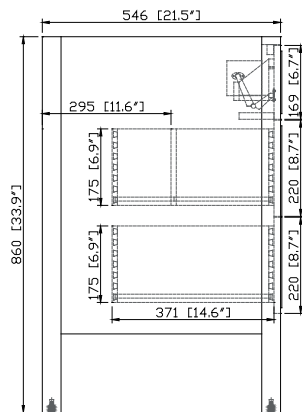

- Taupe Glaze
- White

Nominal Dimension

- 30W x 21.5D x 33.9H (inches)

Related Items

Mirror	14000-M24-TG	14000-M28-TG	
	14000-M24-WT	14000-M28-WT	
	14000-MC24-TG	14000-MC28-TG	
	14000-MC24-WT	14000-MC28-WT	
Vanity Top	SUT31BK-R	SUT31CW-R	SUT31GB-R
	SUT31BK	SUT31CW	SUT31GB
Sink	CUM20WT-R	CUM18WTX	CUM18LN

Product Diagrams

Front

Back

Side

Top

SUT31BK-R / SUT31CW -R / SUT31GB-R

Features

- Single 20" rectangular sink cutout
- 8" widespread faucet holes
- 4" backsplash included
- Sink clips included

Specifications

- 31W x 22D x 1H inches
- 787 x 560 x 25 mm

Components

Sink	CUM20WT-R		
Vanity	BROOKS-V30	BRENTWOOD-V31	KELLY-V30
	LOFT-V30	MODERO-V30	MILANO-V30
	TROPICA-V30	WESTWOOD-V30	

Material Options

Drain	VC-DRAIN-CP	VC-DRAIN-BN
-------	-------------	-------------

Colors / Finishes

- White

Nominal Dimension

- 20W x 15D x 7.7H inches
- 510 x 381 x 196mm

Product Diagrams

Top

Front