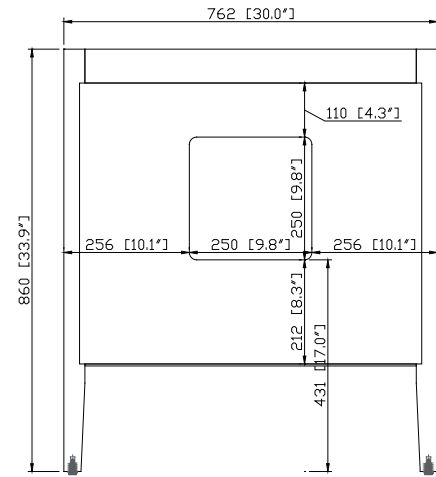

- Taupe Glaze
- White

Nominal Dimension

- 30W x 21.5D x 33.9H (inches)

Related Items

Mirror	14000-M24-TG	14000-M28-TG	
	14000-M24-WT	14000-M28-WT	
	14000-MC24-TG	14000-MC28-TG	
	14000-MC24-WT	14000-MC28-WT	
Vanity Top	SUT31BK-R	SUT31CW-R	SUT31GB-R
	SUT31BK	SUT31CW	SUT31GB
Sink	CUM20WT-R	CUM18WTX	CUM18LN

Product Diagrams

Front

Back

Side

Top

SUT31BK-R / SUT31CW -R / SUT31GB-R

Features

- Single 20" rectangular sink cutout
- 8" widespread faucet holes
- 4" backsplash included
- Sink clips included

Specifications

- 31W x 22D x 1H inches
- 787 x 560 x 25 mm

Components

Sink	CUM20WT-R		
Vanity	BROOKS-V30	BRENTWOOD-V31	KELLY-V30
	LOFT-V30	MODERO-V30	MILANO-V30
	TROPICA-V30	WESTWOOD-V30	

Material Options

Drain	VC-DRAIN-CP	VC-DRAIN-BN
-------	-------------	-------------

Colors / Finishes

- White

Nominal Dimension

- 20W x 15D x 7.7H inches
- 510 x 381 x 196mm

Product Diagrams

Top

Front