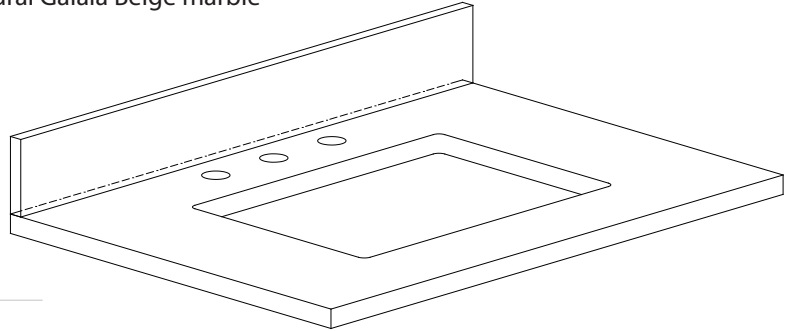

Material Options

- BK - Natural Black Granite
- CW - Natural Carrera White marble
- GB - Natural Galala Beige marble