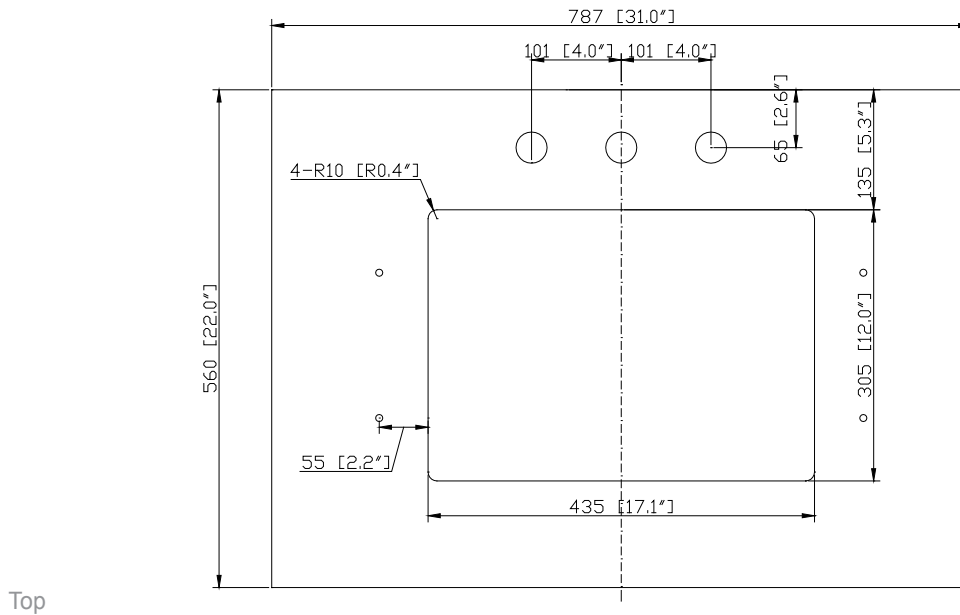

Product Diagrams

Side