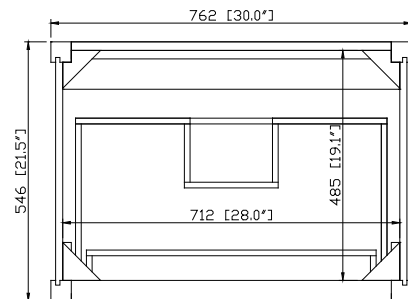

- Taupe Glaze
- White

Nominal Dimension

- 30W x 21.5D x 33.9H (inches)

Related Items

Mirror	14000-M24-TG	14000-M28-TG	
	14000-M24-WT	14000-M28-WT	
	14000-MC24-TG	14000-MC28-TG	
	14000-MC24-WT	14000-MC28-WT	
Vanity Top	SUT31BK-R	SUT31CW-R	SUT31GB-R
	SUT31BK	SUT31CW	SUT31GB
Sink	CUM20WT-R	CUM18WTX	CUM18LN

Product Diagrams

Front

Back

Side

Top

SUT31BK-R / SUT31CW -R / SUT31GB-R

Features

- Single 20" rectangular sink cutout
- 8" widespread faucet holes
- 4" backsplash included
- Sink clips included

Specifications

- 31W x 22D x 1H inches
- 787 x 560 x 25 mm

Components

Sink	CUM20WT-R		
Vanity	BROOKS-V30	BRENTWOOD-V31	KELLY-V30
	LOFT-V30	MODERO-V30	MILANO-V30
	TROPICA-V30	WESTWOOD-V30	

Material Options

Drain	VC-DRAIN-CP	VC-DRAIN-BN
-------	-------------	-------------

Colors / Finishes

- White

Nominal Dimension

- 20W x 15D x 7.7H inches
- 510 x 381 x 196mm

Product Diagrams

Top

Front