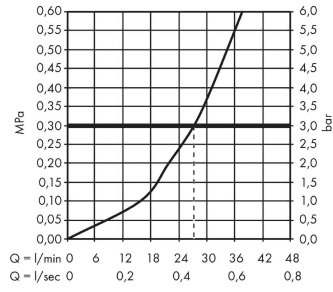

### Scale drawing

**EcoStat E**

**Thermostatic mixer for concealed installation for 1 outlet with shut-off valve**

Finish: **chrome** Art. no. : **15707000**

**Flowchart**

**Ecostat E**

Thermostatic mixer for concealed installation for 1 outlet with shut-off valve