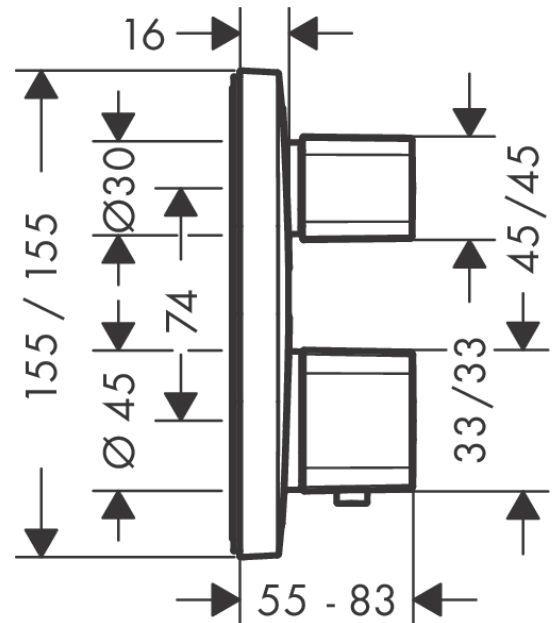

Scale drawing