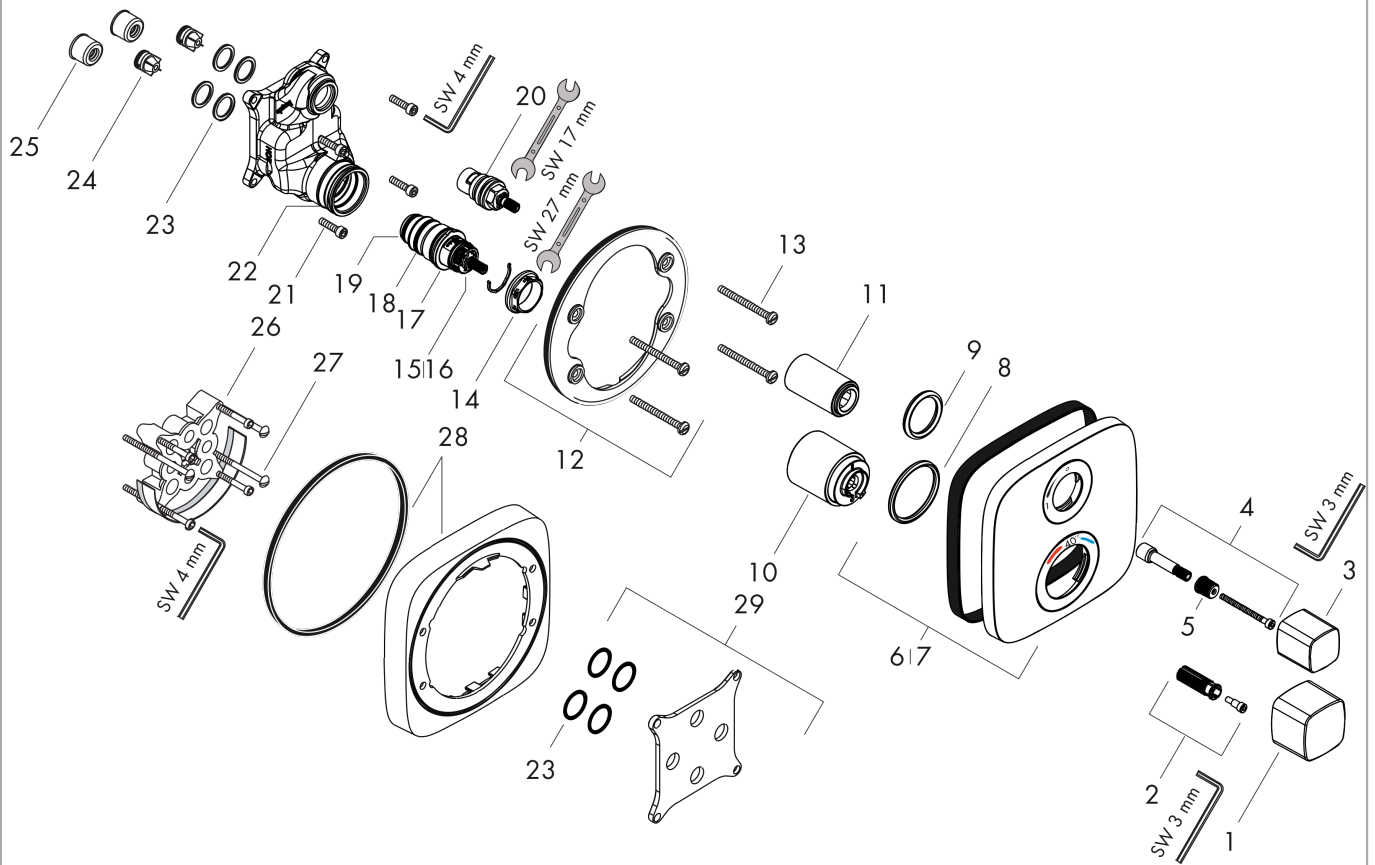

### Scale drawing

**EcoStat E**

**Thermostatic mixer for concealed installation for 1 outlet with shut-off valve**

Finish: **chrome** Art. no. : **15707000**

**Flowchart**

**Ecostat E**

Thermostatic mixer for concealed installation for 1 outlet with shut-off valve

Finish: **chrome** Art. no. : **15707000**

**Exploded Drawing**

Year of production: >05/14