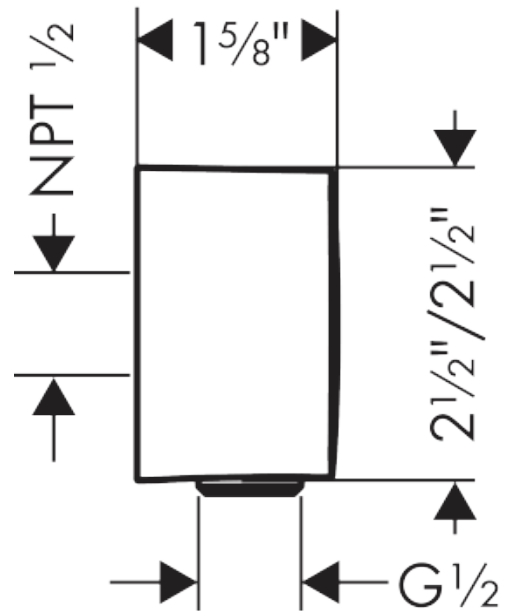

AXOR ShowerSolutions
Wall Outlet SoftCube with Check Valves
Product Finish: **chrome** Part no. : **36731001**

Features

- For all 1/2" hoses
- Plastic connection angle
- 1/2" NPT

Item details

List Price $ 122.00

Compliance

Product image

Scale drawing