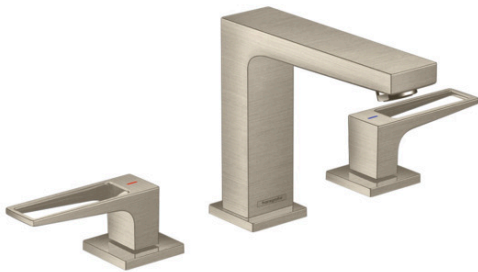

Metropol

Metropol 110 Widespread Faucet with Loop Handles without Pop-Up, 1.2 GPM

Finishes : **brushed nickel** Part no. : **74518821**

Description

Features

- Solid brass
- Aerated spray
- Flow: 1.2 GPM
- 90° ceramic valves
- Pop-up assembly not included

Item details

List Price \$ 725.00

Technology

Compliance

Product image

Scale drawing